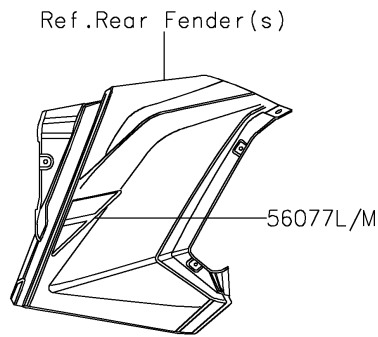

2026 TERYX® 4 H2

PARTS DIAGRAM

Decals(Gray)

F2861

2026 TERYX® 4 H2

PARTS LIST

Decals(Gray)

ITEM NAME	PART NUMBER	QUANTITY
MARK,HATCH COVER,RIVER (Ref # 56054)	56054-2918	1
MARK,SUPERCHARGED (Ref # 56054A)	56054-4133	2
MARK,SUPERCHARGED INTERCOOLED (Ref # 56054B)	56054-4134	1
MARK,KAWASAKI (Ref # 56054C)	56054-4213	1
MARK,RR FENDER,KAWASAKI (Ref # 56054D)	56054-4366	2
PATTERN,FR DOOR,LH,UPP (Ref # 56077)	56077-7178	1
PATTERN,FR DOOR,LH,FR (Ref # 56077A)	56077-7179	1
PATTERN,FR DOOR,LH,CNT (Ref # 56077B)	56077-7180	1
PATTERN,FR DOOR,LH,RR (Ref # 56077C)	56077-7181	1
PATTERN,FR DOOR,RH,UPP (Ref # 56077D)	56077-7182	1
PATTERN,FR DOOR,RH,FR (Ref # 56077E)	56077-7183	1
PATTERN,FR DOOR,RH,CNT (Ref # 56077F)	56077-7184	1
PATTERN,FR DOOR,RH,RR (Ref # 56077G)	56077-7185	1
PATTERN,RR DOOR,LH (Ref # 56077H)	56077-7186	1
PATTERN,RR DOOR,LH,LWR (Ref # 56077I)	56077-7187	1
PATTERN,RR DOOR,RH (Ref # 56077J)	56077-7188	1
PATTERN,RR DOOR,RH,LWR (Ref # 56077K)	56077-7189	1
PATTERN,RR FENDER,LH (Ref # 56077L)	56077-7190	1
PATTERN,RR FENDER,RH (Ref # 56077M)	56077-7191	1