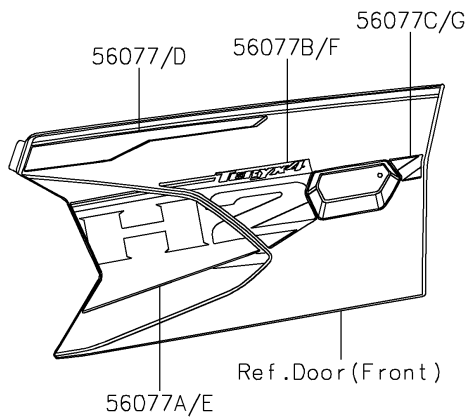

2026 TERYX® 4 H2

PARTS DIAGRAM

Decals(Gray)

F2861

2026 TERYX® 4 H2

PARTS LIST

Decals(Gray)

ITEM NAME	PART NUMBER	QUANTITY
MARK,HATCH COVER,RIVER (Ref # 56054)	56054-2918	1
MARK,SUPERCHARGED (Ref # 56054A)	56054-4133	2
MARK,SUPERCHARGED INTERCOOLED (Ref # 56054B)	56054-4134	1
MARK,KAWASAKI (Ref # 56054C)	56054-4213	1
MARK,RR FENDER,KAWASAKI (Ref # 56054D)	56054-4366	2
PATTERN,FR DOOR,LH,UPP (Ref # 56077)	56077-7178	1
PATTERN,FR DOOR,LH,FR (Ref # 56077A)	56077-7179	1
PATTERN,FR DOOR,LH,CNT (Ref # 56077B)	56077-7180	1
PATTERN,FR DOOR,LH,RR (Ref # 56077C)	56077-7181	1
PATTERN,FR DOOR,RH,UPP (Ref # 56077D)	56077-7182	1
PATTERN,FR DOOR,RH,FR (Ref # 56077E)	56077-7183	1
PATTERN,FR DOOR,RH,CNT (Ref # 56077F)	56077-7184	1
PATTERN,FR DOOR,RH,RR (Ref # 56077G)	56077-7185	1
PATTERN,RR DOOR,LH (Ref # 56077H)	56077-7186	1
PATTERN,RR DOOR,LH,LWR (Ref # 56077I)	56077-7187	1
PATTERN,RR DOOR,RH (Ref # 56077J)	56077-7188	1
PATTERN,RR DOOR,RH,LWR (Ref # 56077K)	56077-7189	1
PATTERN,RR FENDER,LH (Ref # 56077L)	56077-7190	1
PATTERN,RR FENDER,RH (Ref # 56077M)	56077-7191	1