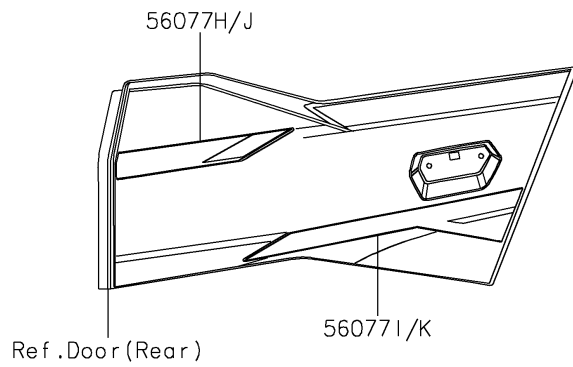

2026 TERYX® 4 H2

PARTS DIAGRAM

Decals(Gray)

F2861

2026 TERYX® 4 H2

PARTS LIST

Decals(Gray)

ITEM NAME	PART NUMBER	QUANTITY
MARK,HATCH COVER,RIVER (Ref # 56054)	56054-2918	1
MARK,SUPERCHARGED (Ref # 56054A)	56054-4133	2
MARK,SUPERCHARGED INTERCOOLED (Ref # 56054B)	56054-4134	1
MARK,KAWASAKI (Ref # 56054C)	56054-4213	1
MARK,RR FENDER,KAWASAKI (Ref # 56054D)	56054-4366	2
PATTERN,FR DOOR,LH,UPP (Ref # 56077)	56077-7178	1
PATTERN,FR DOOR,LH,FR (Ref # 56077A)	56077-7179	1
PATTERN,FR DOOR,LH,CNT (Ref # 56077B)	56077-7180	1
PATTERN,FR DOOR,LH,RR (Ref # 56077C)	56077-7181	1
PATTERN,FR DOOR,RH,UPP (Ref # 56077D)	56077-7182	1
PATTERN,FR DOOR,RH,FR (Ref # 56077E)	56077-7183	1
PATTERN,FR DOOR,RH,CNT (Ref # 56077F)	56077-7184	1
PATTERN,FR DOOR,RH,RR (Ref # 56077G)	56077-7185	1
PATTERN,RR DOOR,LH (Ref # 56077H)	56077-7186	1
PATTERN,RR DOOR,LH,LWR (Ref # 56077I)	56077-7187	1
PATTERN,RR DOOR,RH (Ref # 56077J)	56077-7188	1
PATTERN,RR DOOR,RH,LWR (Ref # 56077K)	56077-7189	1
PATTERN,RR FENDER,LH (Ref # 56077L)	56077-7190	1
PATTERN,RR FENDER,RH (Ref # 56077M)	56077-7191	1