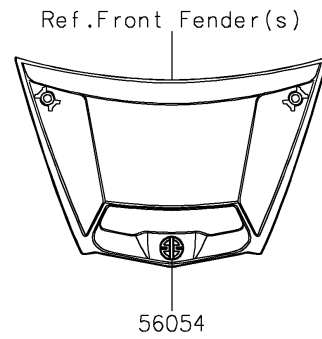

2026 TERYX® 4 H2

PARTS DIAGRAM

Decals(Gray)

F2861

2026 TERYX® 4 H2

PARTS LIST

Decals(Gray)

ITEM NAME	PART NUMBER	QUANTITY
MARK,HATCH COVER,RIVER (Ref # 56054)	56054-2918	1
MARK,SUPERCHARGED (Ref # 56054A)	56054-4133	2
MARK,SUPERCHARGED INTERCOOLED (Ref # 56054B)	56054-4134	1
MARK,KAWASAKI (Ref # 56054C)	56054-4213	1
MARK,RR FENDER,KAWASAKI (Ref # 56054D)	56054-4366	2
PATTERN,FR DOOR,LH,UPP (Ref # 56077)	56077-7178	1
PATTERN,FR DOOR,LH,FR (Ref # 56077A)	56077-7179	1
PATTERN,FR DOOR,LH,CNT (Ref # 56077B)	56077-7180	1
PATTERN,FR DOOR,LH,RR (Ref # 56077C)	56077-7181	1
PATTERN,FR DOOR,RH,UPP (Ref # 56077D)	56077-7182	1
PATTERN,FR DOOR,RH,FR (Ref # 56077E)	56077-7183	1
PATTERN,FR DOOR,RH,CNT (Ref # 56077F)	56077-7184	1
PATTERN,FR DOOR,RH,RR (Ref # 56077G)	56077-7185	1
PATTERN,RR DOOR,LH (Ref # 56077H)	56077-7186	1
PATTERN,RR DOOR,LH,LWR (Ref # 56077I)	56077-7187	1
PATTERN,RR DOOR,RH (Ref # 56077J)	56077-7188	1
PATTERN,RR DOOR,RH,LWR (Ref # 56077K)	56077-7189	1
PATTERN,RR FENDER,LH (Ref # 56077L)	56077-7190	1
PATTERN,RR FENDER,RH (Ref # 56077M)	56077-7191	1