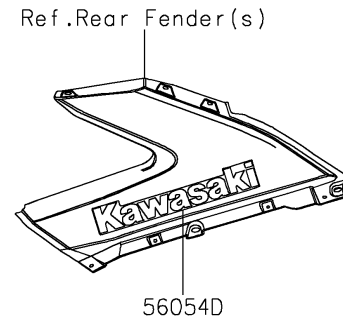

2026 TERYX® 4 H2

PARTS DIAGRAM

Decals(Gray)

F2861

2026 TERYX® 4 H2

PARTS LIST

Decals(Gray)

ITEM NAME	PART NUMBER	QUANTITY
MARK,HATCH COVER,RIVER (Ref # 56054)	56054-2918	1
MARK,SUPERCHARGED (Ref # 56054A)	56054-4133	2
MARK,SUPERCHARGED INTERCOOLED (Ref # 56054B)	56054-4134	1
MARK,KAWASAKI (Ref # 56054C)	56054-4213	1
MARK,RR FENDER,KAWASAKI (Ref # 56054D)	56054-4366	2
PATTERN,FR DOOR,LH,UPP (Ref # 56077)	56077-7178	1
PATTERN,FR DOOR,LH,FR (Ref # 56077A)	56077-7179	1
PATTERN,FR DOOR,LH,CNT (Ref # 56077B)	56077-7180	1
PATTERN,FR DOOR,LH,RR (Ref # 56077C)	56077-7181	1
PATTERN,FR DOOR,RH,UPP (Ref # 56077D)	56077-7182	1
PATTERN,FR DOOR,RH,FR (Ref # 56077E)	56077-7183	1
PATTERN,FR DOOR,RH,CNT (Ref # 56077F)	56077-7184	1
PATTERN,FR DOOR,RH,RR (Ref # 56077G)	56077-7185	1
PATTERN,RR DOOR,LH (Ref # 56077H)	56077-7186	1
PATTERN,RR DOOR,LH,LWR (Ref # 56077I)	56077-7187	1
PATTERN,RR DOOR,RH (Ref # 56077J)	56077-7188	1
PATTERN,RR DOOR,RH,LWR (Ref # 56077K)	56077-7189	1
PATTERN,RR FENDER,LH (Ref # 56077L)	56077-7190	1
PATTERN,RR FENDER,RH (Ref # 56077M)	56077-7191	1