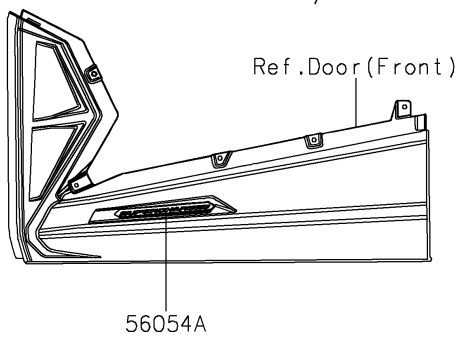

2026 TERYX® 4 H2

PARTS DIAGRAM

Decals(Gray)

F2861

2026 TERYX® 4 H2

PARTS LIST

Decals(Gray)

ITEM NAME	PART NUMBER	QUANTITY
MARK,HATCH COVER,RIVER (Ref # 56054)	56054-2918	1
MARK,SUPERCHARGED (Ref # 56054A)	56054-4133	2
MARK,SUPERCHARGED INTERCOOLED (Ref # 56054B)	56054-4134	1
MARK,KAWASAKI (Ref # 56054C)	56054-4213	1
MARK,RR FENDER,KAWASAKI (Ref # 56054D)	56054-4366	2
PATTERN,FR DOOR,LH,UPP (Ref # 56077)	56077-7178	1
PATTERN,FR DOOR,LH,FR (Ref # 56077A)	56077-7179	1
PATTERN,FR DOOR,LH,CNT (Ref # 56077B)	56077-7180	1
PATTERN,FR DOOR,LH,RR (Ref # 56077C)	56077-7181	1
PATTERN,FR DOOR,RH,UPP (Ref # 56077D)	56077-7182	1
PATTERN,FR DOOR,RH,FR (Ref # 56077E)	56077-7183	1
PATTERN,FR DOOR,RH,CNT (Ref # 56077F)	56077-7184	1
PATTERN,FR DOOR,RH,RR (Ref # 56077G)	56077-7185	1
PATTERN,RR DOOR,LH (Ref # 56077H)	56077-7186	1
PATTERN,RR DOOR,LH,LWR (Ref # 56077I)	56077-7187	1
PATTERN,RR DOOR,RH (Ref # 56077J)	56077-7188	1
PATTERN,RR DOOR,RH,LWR (Ref # 56077K)	56077-7189	1
PATTERN,RR FENDER,LH (Ref # 56077L)	56077-7190	1
PATTERN,RR FENDER,RH (Ref # 56077M)	56077-7191	1