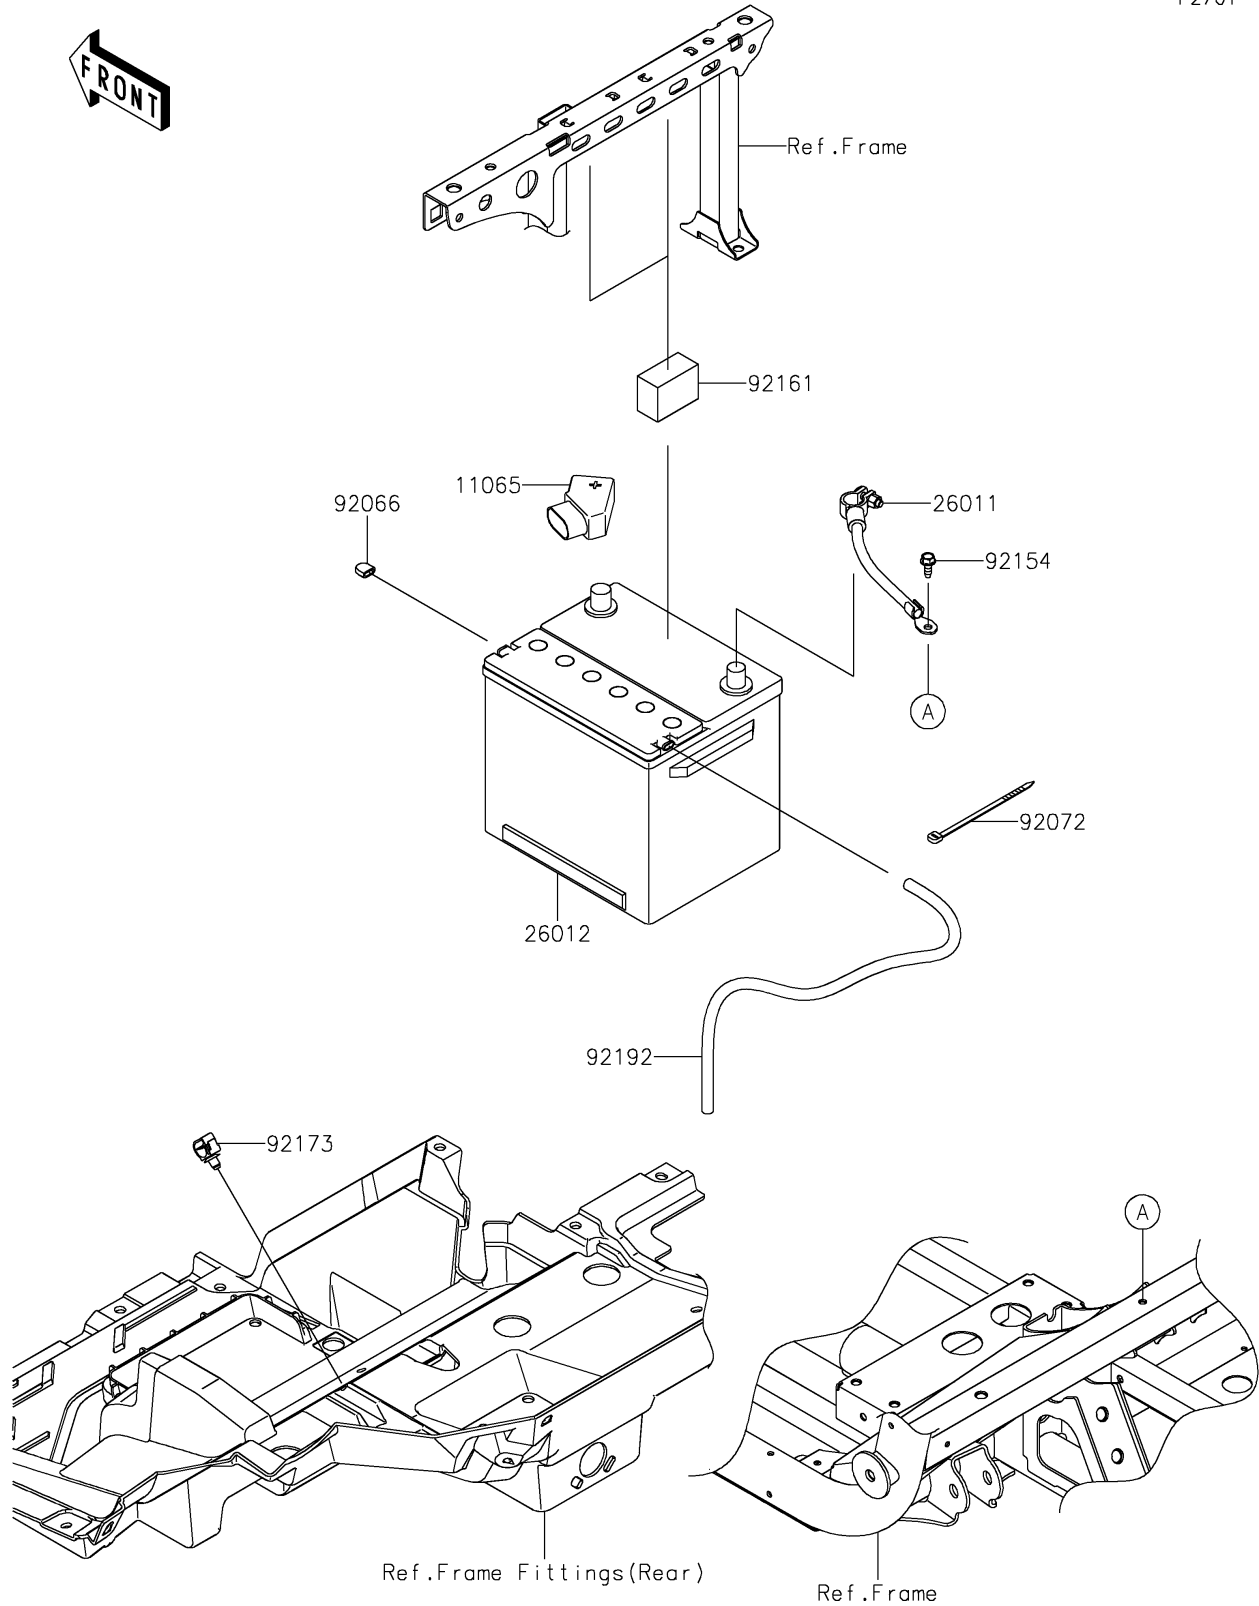

2026 TERYX® 4 H2

PARTS DIAGRAM

Battery

F2761

2026 TERYX® 4 H2

PARTS LIST

Battery

ITEM NAME	PART NUMBER	QUANTITY
CAP (Ref # 11065)	11065-0850	1
WIRE-LEAD,BATTERY(-) (Ref # 26011)	26011-1871	1
BATTERY,WET,(26R) (Ref # 26012)	26012-1569	1
PLUG,BREATHER (Ref # 92066)	92066-1592	1
BAND,92X2.4 (Ref # 92072)	92072-0791	1
BOLT,FLANGED,6X16 (Ref # 92154)	92154-0551	1
DAMPER,TANK & SEAT FRAME (Ref # 92161)	92161-2288	2
CLAMP,12MM DIA. (Ref # 92173)	92173-0736	1
TUBE,BREATHER,7X10X500 (Ref # 92192)	92192-2256	1