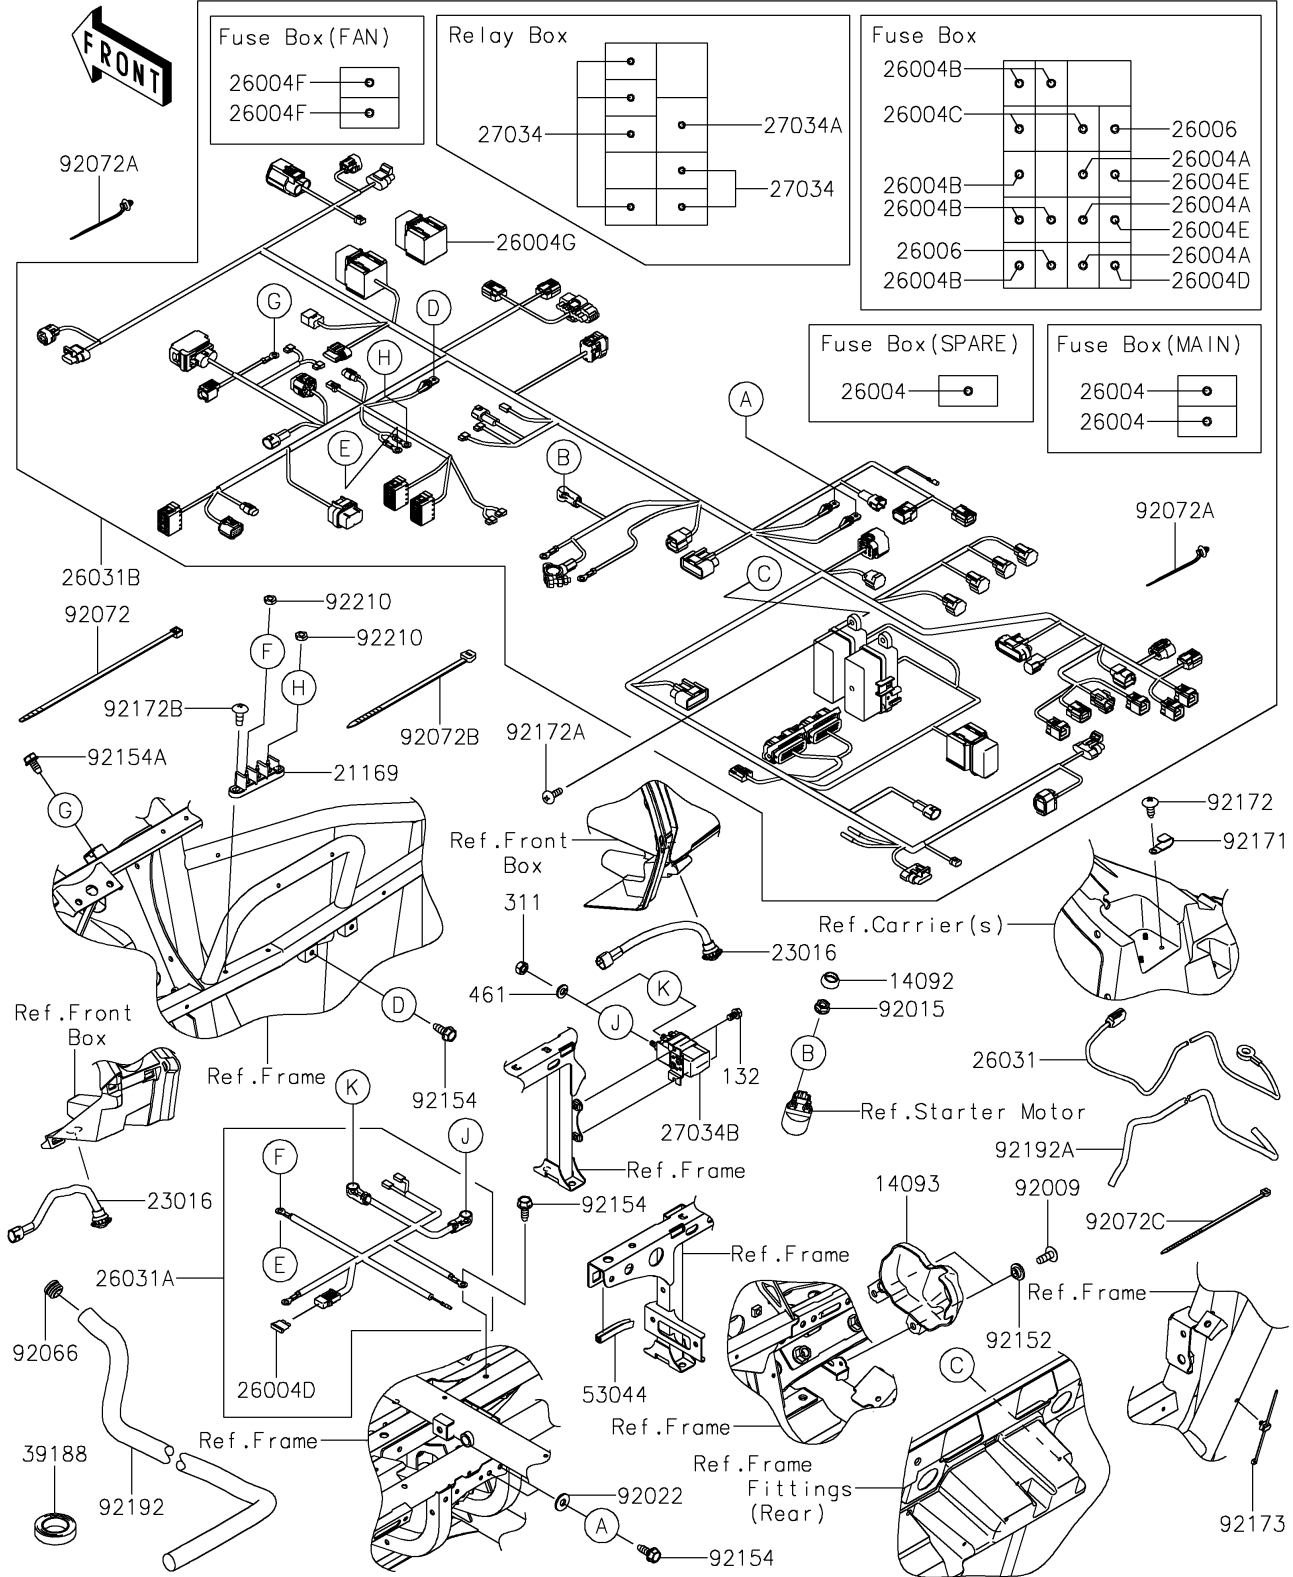

2026 Teryx4 H2

PARTS DIAGRAM

Chassis Electrical Equipment

F2760

2026 Teryx4 H2

PARTS LIST

Chassis Electrical Equipment

ITEM NAME

PART NUMBER

QUANTITY
