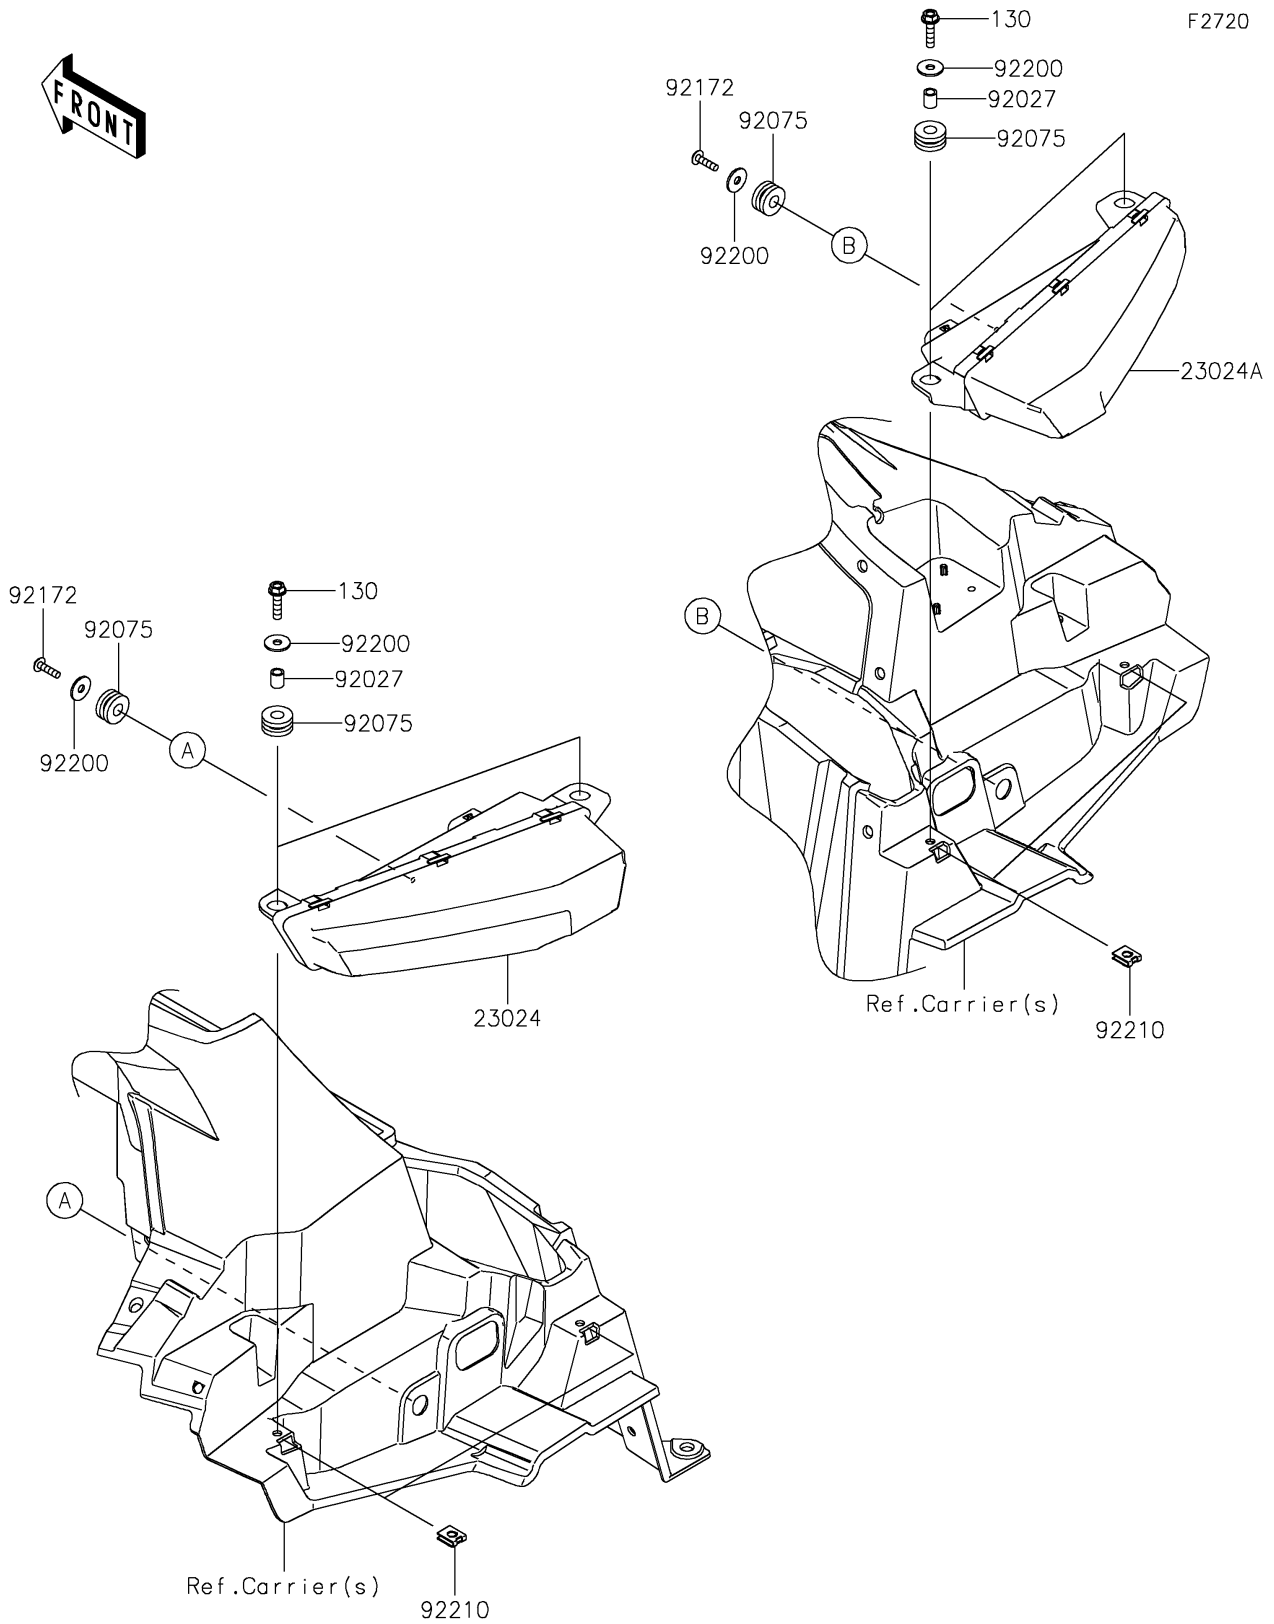

2026 Teryx4 H2

PARTS DIAGRAM

Taillight(s)

2026 Teryx4 H2

PARTS LIST

Taillight(s)

ITEM NAME	PART NUMBER	QUANTITY
LAMP-ASSY-TAIL,LED,LH (Ref # 23024)	23024-0012	1
LAMP-ASSY-TAIL,LED,RH (Ref # 23024A)	23024-0013	1
COLLAR,6.8X10X12 (Ref # 92027)	92027-162	4
DAMPER,10X24X12 (Ref # 92075)	92075-1690	6
SCREW (Ref # 92172)	92172-1072	2
WASHER,6.5X20X1.6 (Ref # 92200)	92200-0283	6
NUT (Ref # 92210)	92210-1125	4
BOLT-FLANGED,6X25 (Ref # 130)	130BA0625	4