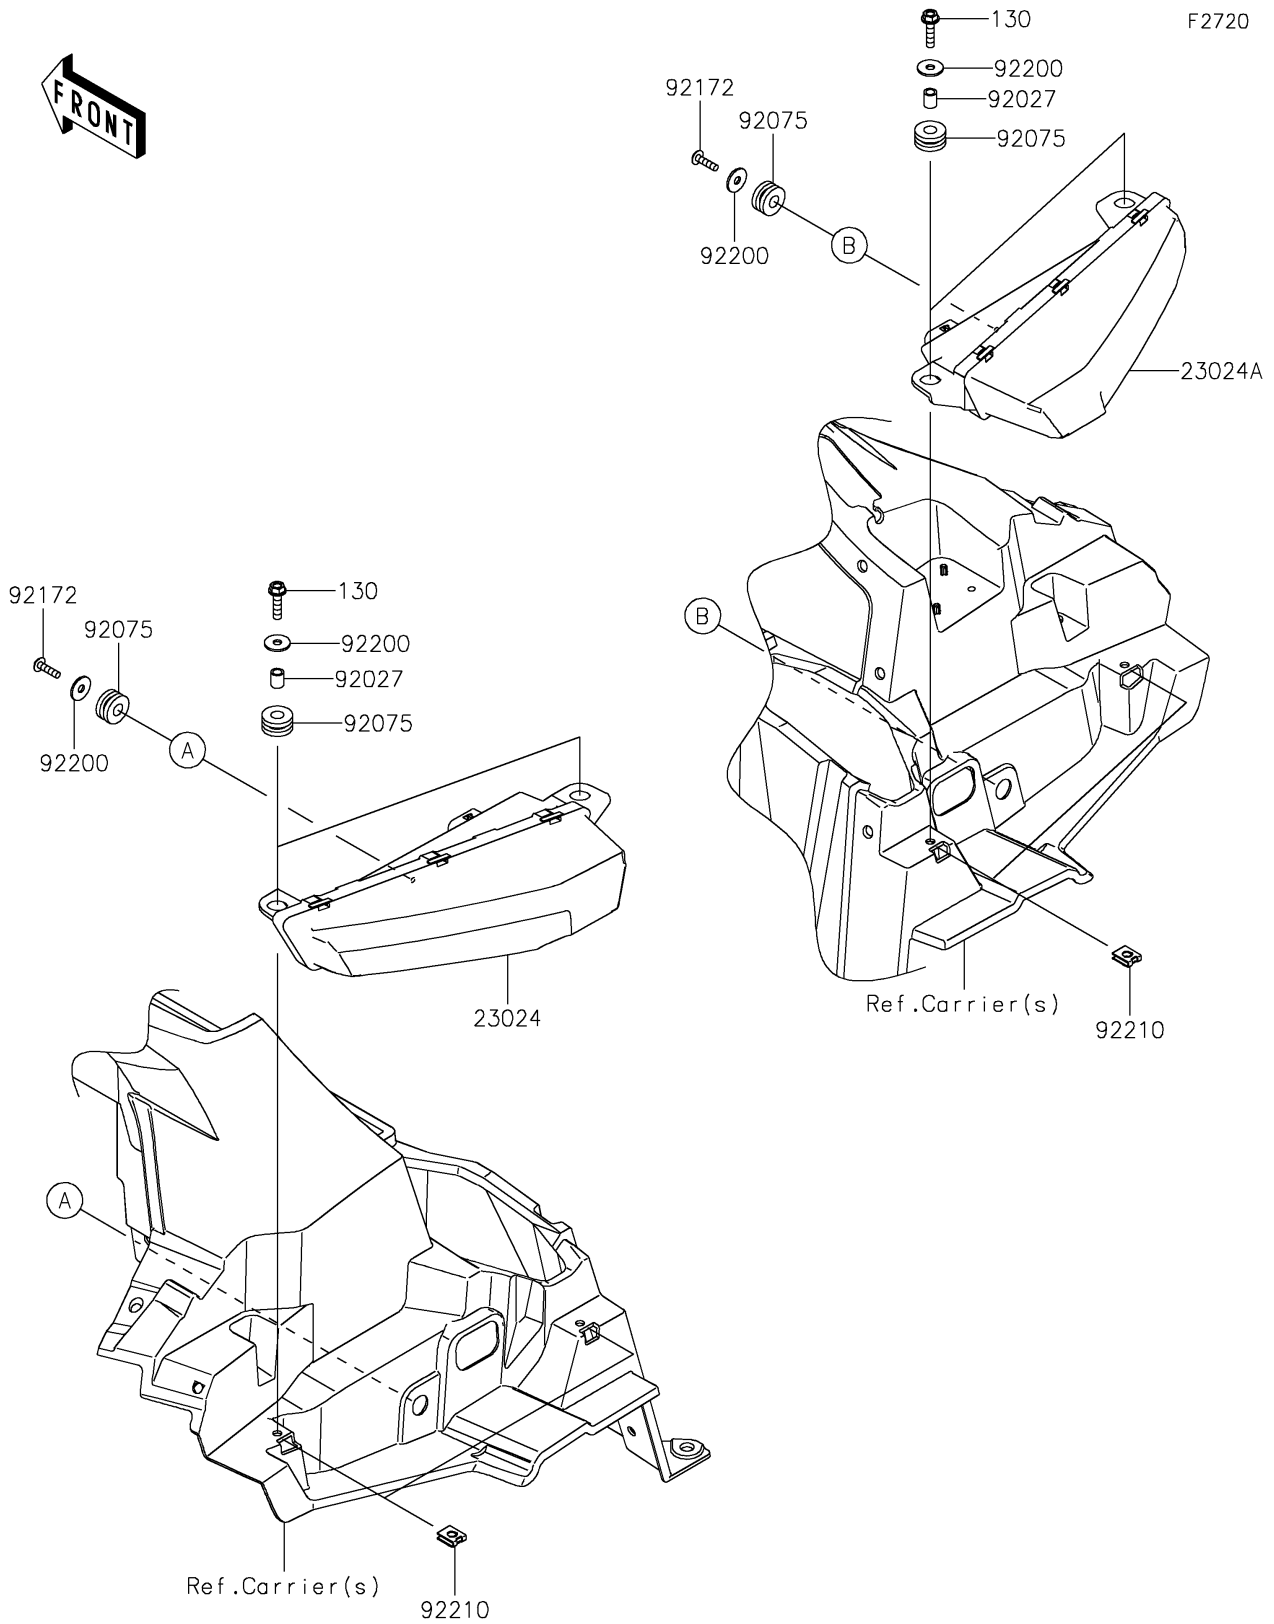

2026 Teryx4 H2

PARTS DIAGRAM

Taillight(s)

2026 Teryx4 H2

PARTS LIST

Taillight(s)

| ITEM NAME | PART NUMBER | QUANTITY |
|--------------------------------------|-------------|----------|
| LAMP-ASSY-TAIL,LED,LH (Ref # 23024) | 23024-0012 | 1 |
| LAMP-ASSY-TAIL,LED,RH (Ref # 23024A) | 23024-0013 | 1 |
| COLLAR,6.8X10X12 (Ref # 92027) | 92027-162 | 4 |
| DAMPER,10X24X12 (Ref # 92075) | 92075-1690 | 6 |
| SCREW (Ref # 92172) | 92172-1072 | 2 |
| WASHER,6.5X20X1.6 (Ref # 92200) | 92200-0283 | 6 |
| NUT (Ref # 92210) | 92210-1125 | 4 |
| BOLT-FLANGED,6X25 (Ref # 130) | 130BA0625 | 4 |