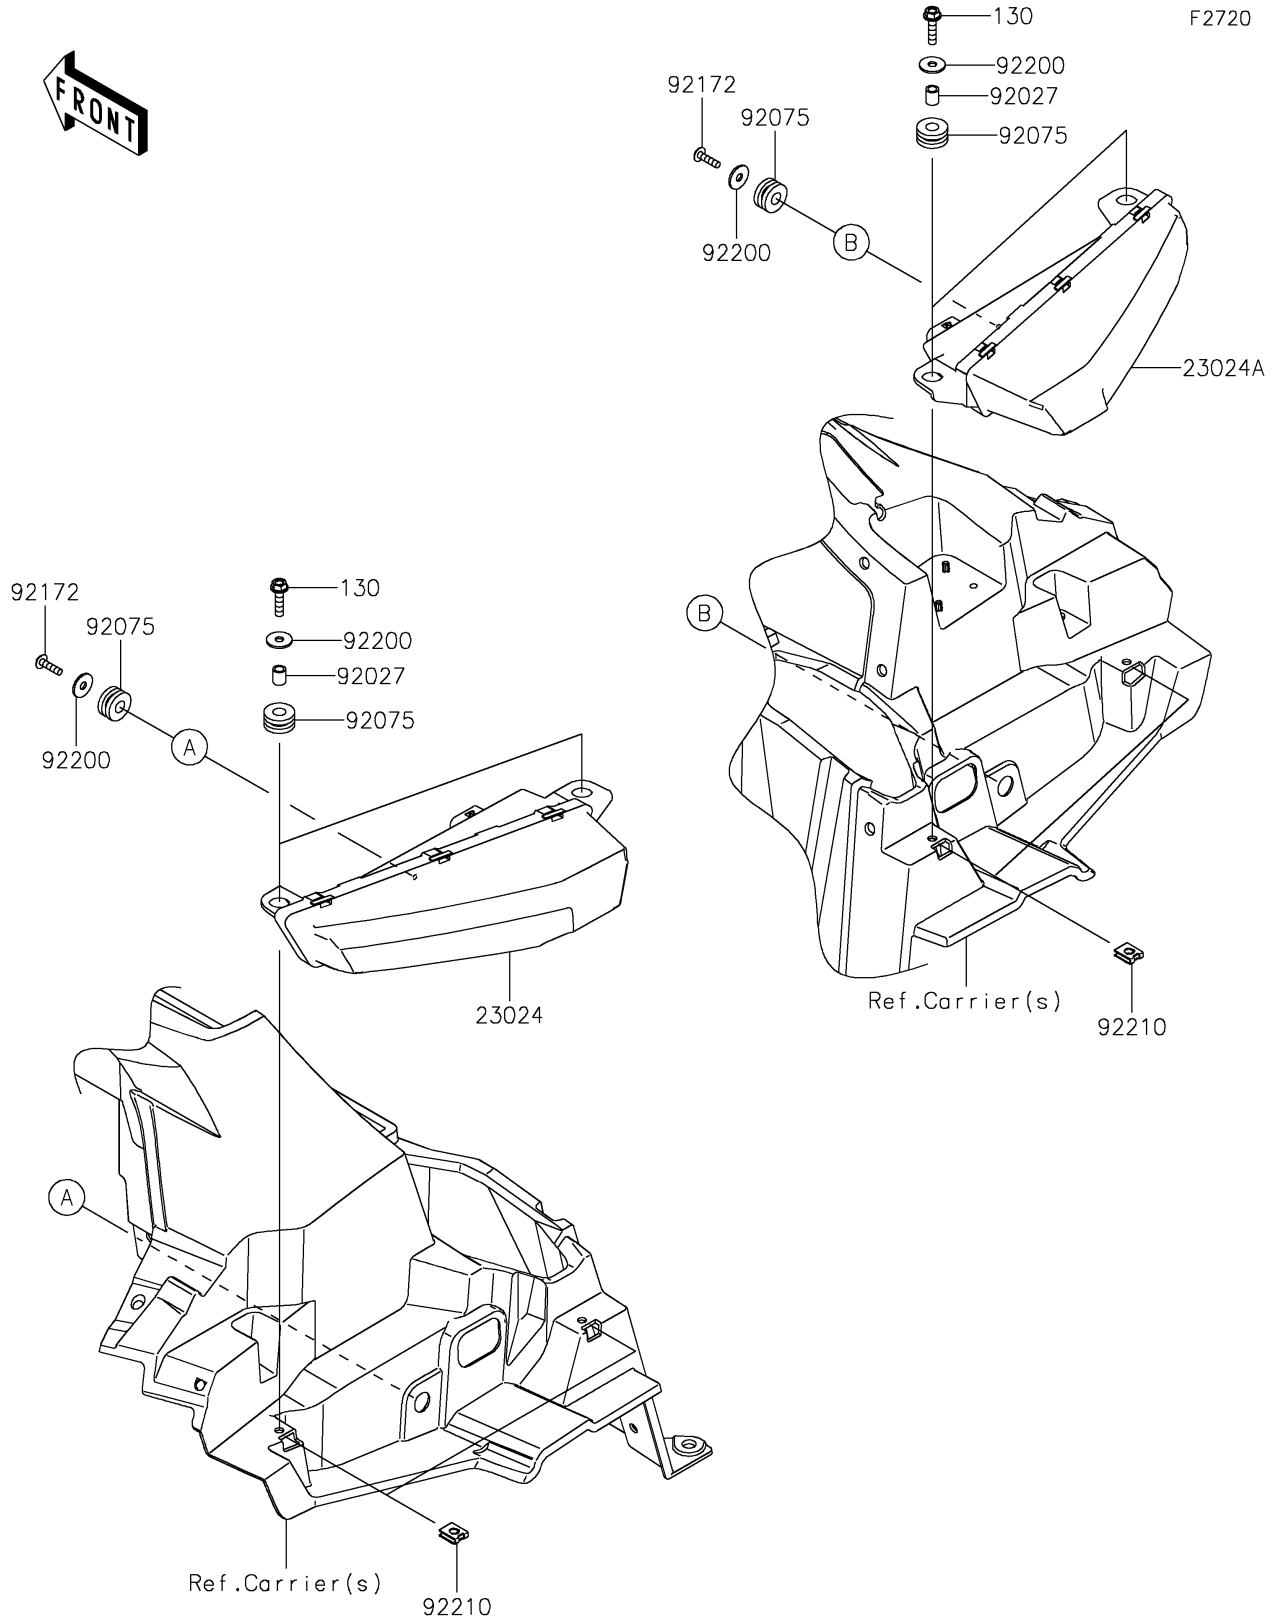

2026 TERYX® 4 H2

PARTS DIAGRAM

Taillight(s)

2026 TERYX® 4 H2

PARTS LIST

Taillight(s)

ITEM NAME	PART NUMBER	QUANTITY
LAMP-ASSY-TAIL,LED,LH (Ref # 23024)	23024-0012	1
LAMP-ASSY-TAIL,LED,RH (Ref # 23024A)	23024-0013	1
COLLAR,6.8X10X12 (Ref # 92027)	92027-162	4
DAMPER,10X24X12 (Ref # 92075)	92075-1690	6
SCREW (Ref # 92172)	92172-1072	2
WASHER,6.5X20X1.6 (Ref # 92200)	92200-0283	6
NUT (Ref # 92210)	92210-1125	4
BOLT-FLANGED,6X25 (Ref # 130)	130BA0625	4