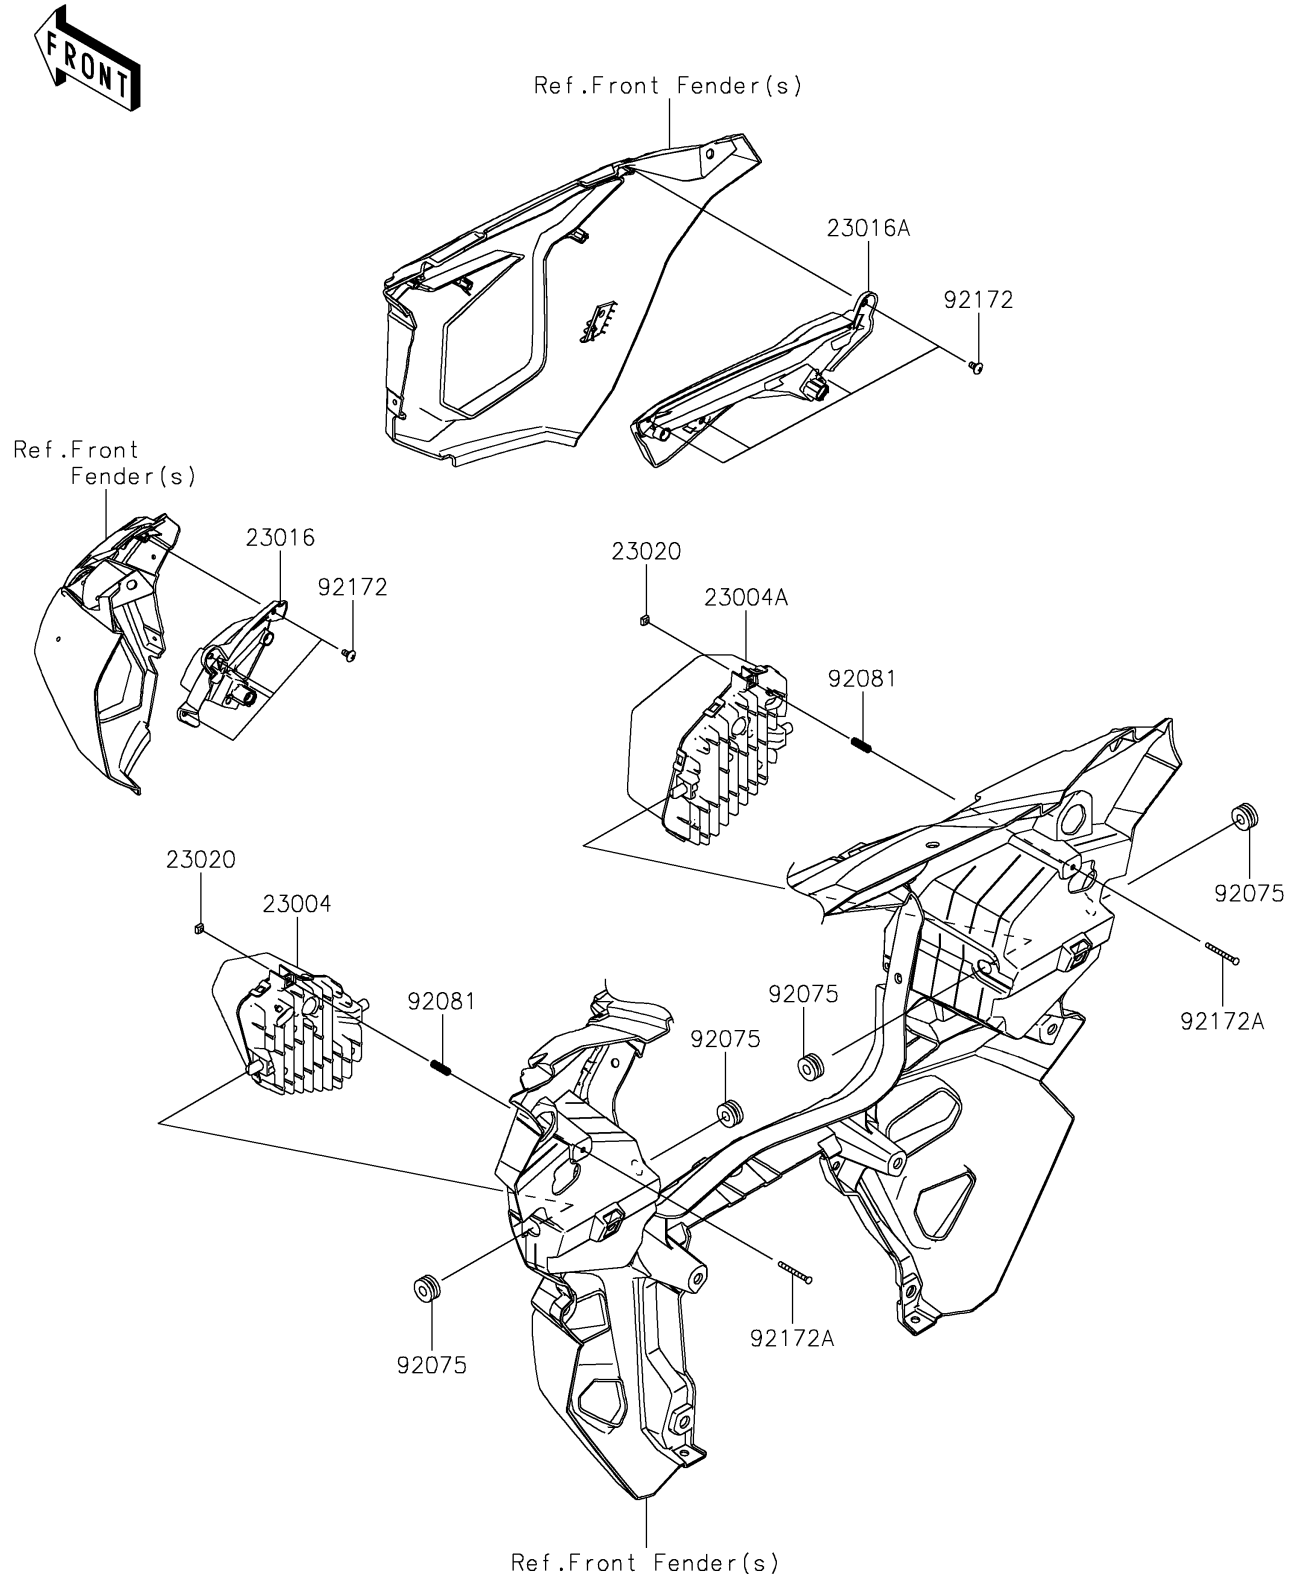

2026 Teryx4 H2

PARTS DIAGRAM

Headlight(s)

F2710

2026 Teryx4 H2

PARTS LIST

Headlight(s)

ITEM NAME	PART NUMBER	QUANTITY
LAMP-HEAD,LH,LED (Ref # 23004)	23004-0465	1
LAMP-HEAD,RH,LED (Ref # 23004A)	23004-0466	1
LAMP-ASSY,ACCENT,LH,LED (Ref # 23016)	23016-0675	1
LAMP-ASSY,ACCENT,RH,LED (Ref # 23016A)	23016-0676	1
NUT,4MM,FOCUS ADJUST (Ref # 23020)	23020-018	2
DAMPER,10X24X12 (Ref # 92075)	92075-1690	4
SPRING,FOCUS ADJUST (Ref # 92081)	92081-1896	2
SCREW,TAPPING,5X10 (Ref # 92172)	92172-0262	8
SCREW,4X40 (Ref # 92172A)	92172-1092	2