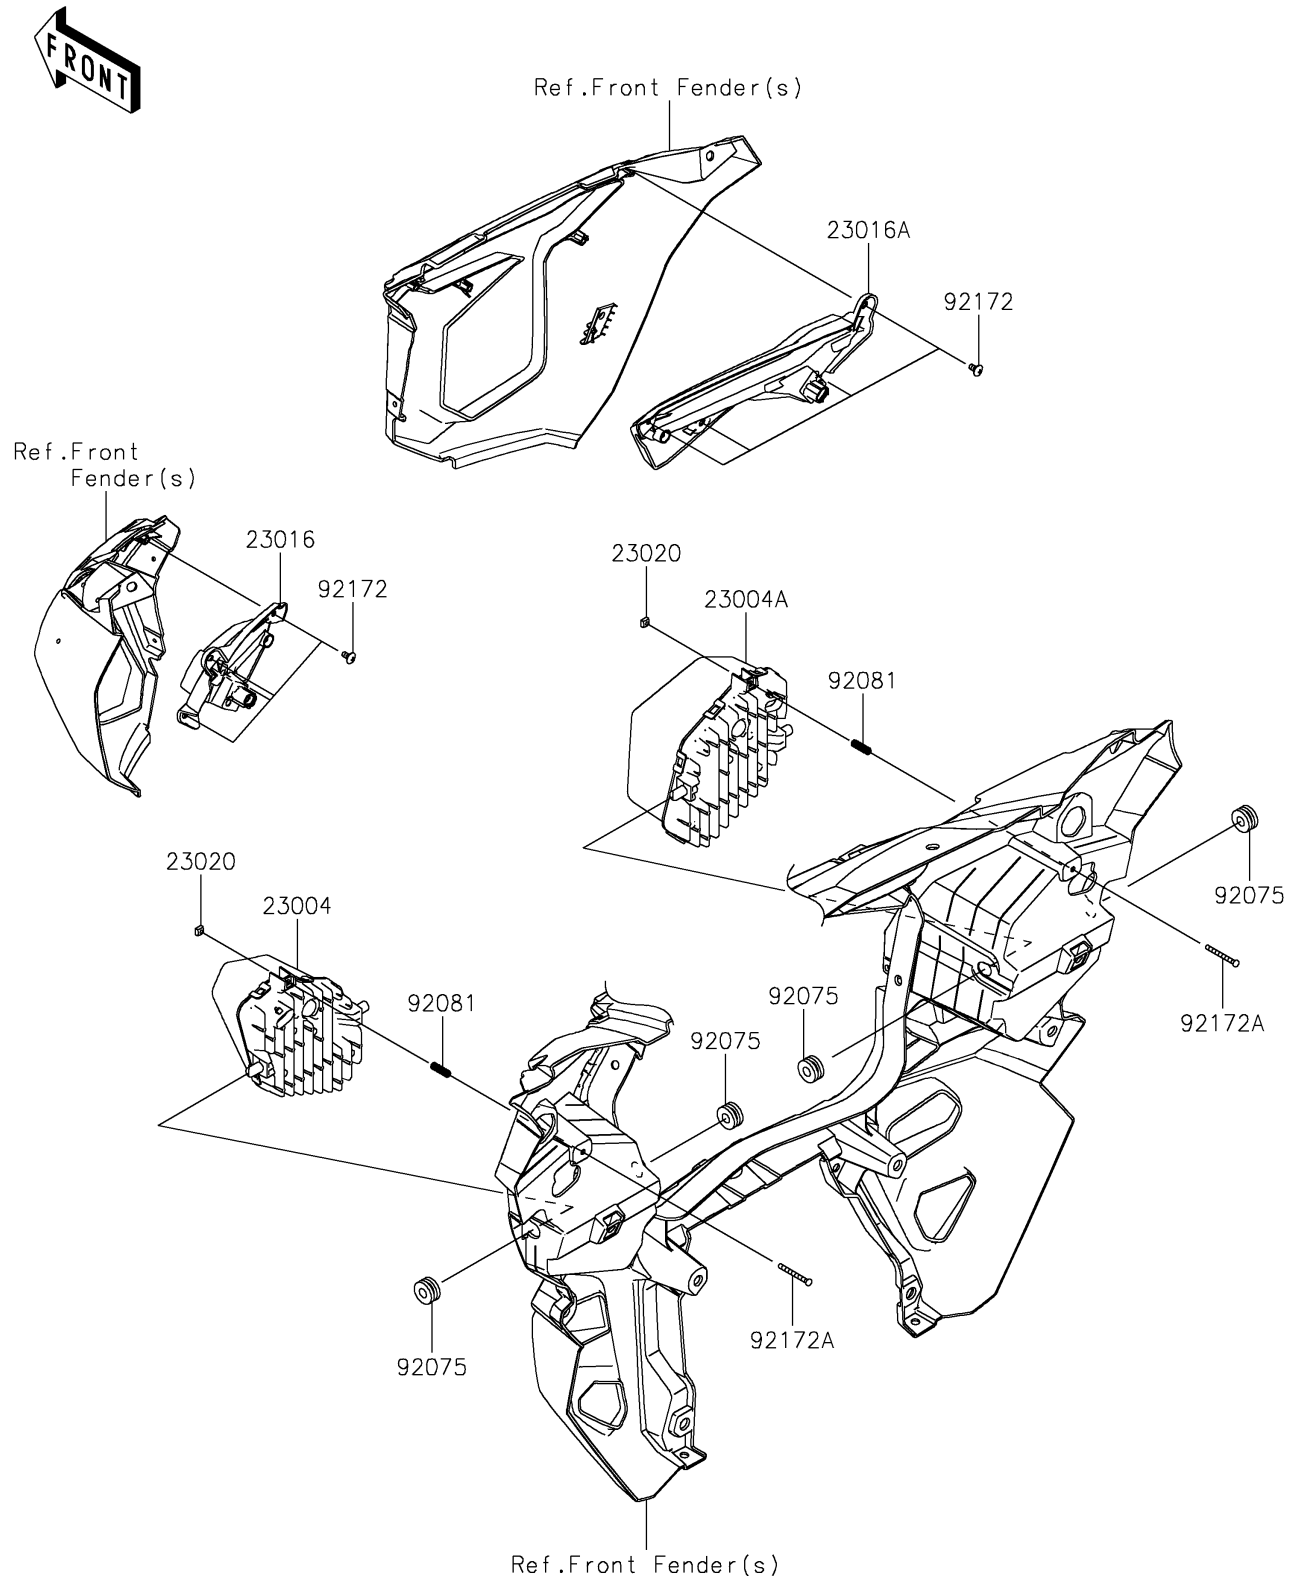

2026 TERYX® 4 H2

PARTS DIAGRAM

Headlight(s)

F2710

2026 TERYX® 4 H2

PARTS LIST

Headlight(s)

ITEM NAME	PART NUMBER	QUANTITY
LAMP-HEAD,LH,LED (Ref # 23004)	23004-0465	1
LAMP-HEAD,RH,LED (Ref # 23004A)	23004-0466	1
LAMP-ASSY,ACCENT,LH,LED (Ref # 23016)	23016-0675	1
LAMP-ASSY,ACCENT,RH,LED (Ref # 23016A)	23016-0676	1
NUT,4MM,FOCUS ADJUST (Ref # 23020)	23020-018	2
DAMPER,10X24X12 (Ref # 92075)	92075-1690	4
SPRING,FOCUS ADJUST (Ref # 92081)	92081-1896	2
SCREW,TAPPING,5X10 (Ref # 92172)	92172-0262	8
SCREW,4X40 (Ref # 92172A)	92172-1092	2