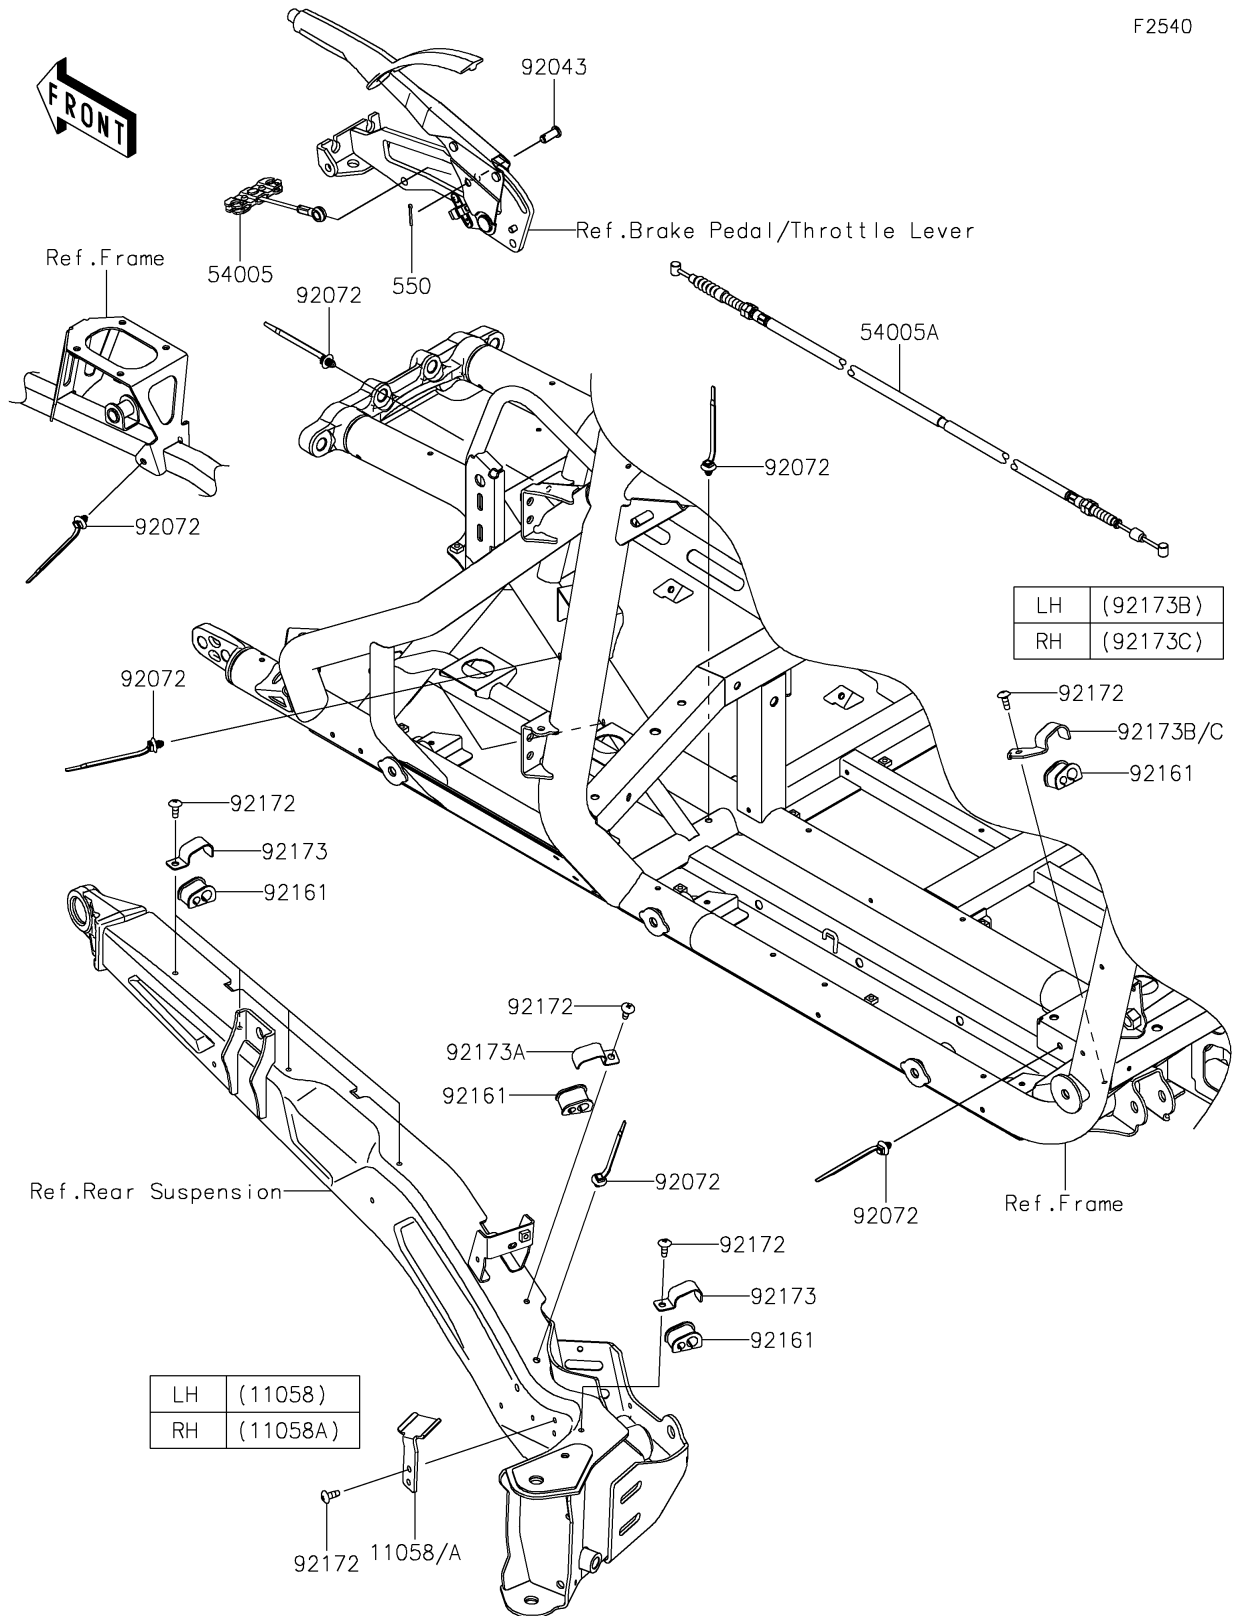

2026 Teryx4 H2

PARTS DIAGRAM

Cables

F2540

2026 Teryx4 H2

PARTS LIST

Cables

ITEM NAME	PART NUMBER	QUANTITY
BRACKET,P-BRAKE CABLE,LH (Ref # 11058)	11058-7560	1
BRACKET,P-BRAKE CABLE,RH (Ref # 11058A)	11058-7561	1
CABLE-BRAKE,PARKING BRAKE (Ref # 54005)	54005-0312	1
CABLE-BRAKE,PARKING BRAKE (Ref # 54005A)	54005-0327	2
PIN (Ref # 92043)	92043-1039	1
BAND,OS170-FT7(BLACK) (Ref # 92072)	92072-1414	14
DAMPER (Ref # 92161)	92161-2174	14
SCREW,TAPPING,6X16 (Ref # 92172)	92172-0739	18
CLAMP (Ref # 92173)	92173-1991	10
CLAMP (Ref # 92173A)	92173-2097	2
CLAMP,LH (Ref # 92173B)	92173-2750	1
CLAMP,RH (Ref # 92173C)	92173-2751	1
PIN-COTTER,2.5X18 (Ref # 550)	550AA2518	1