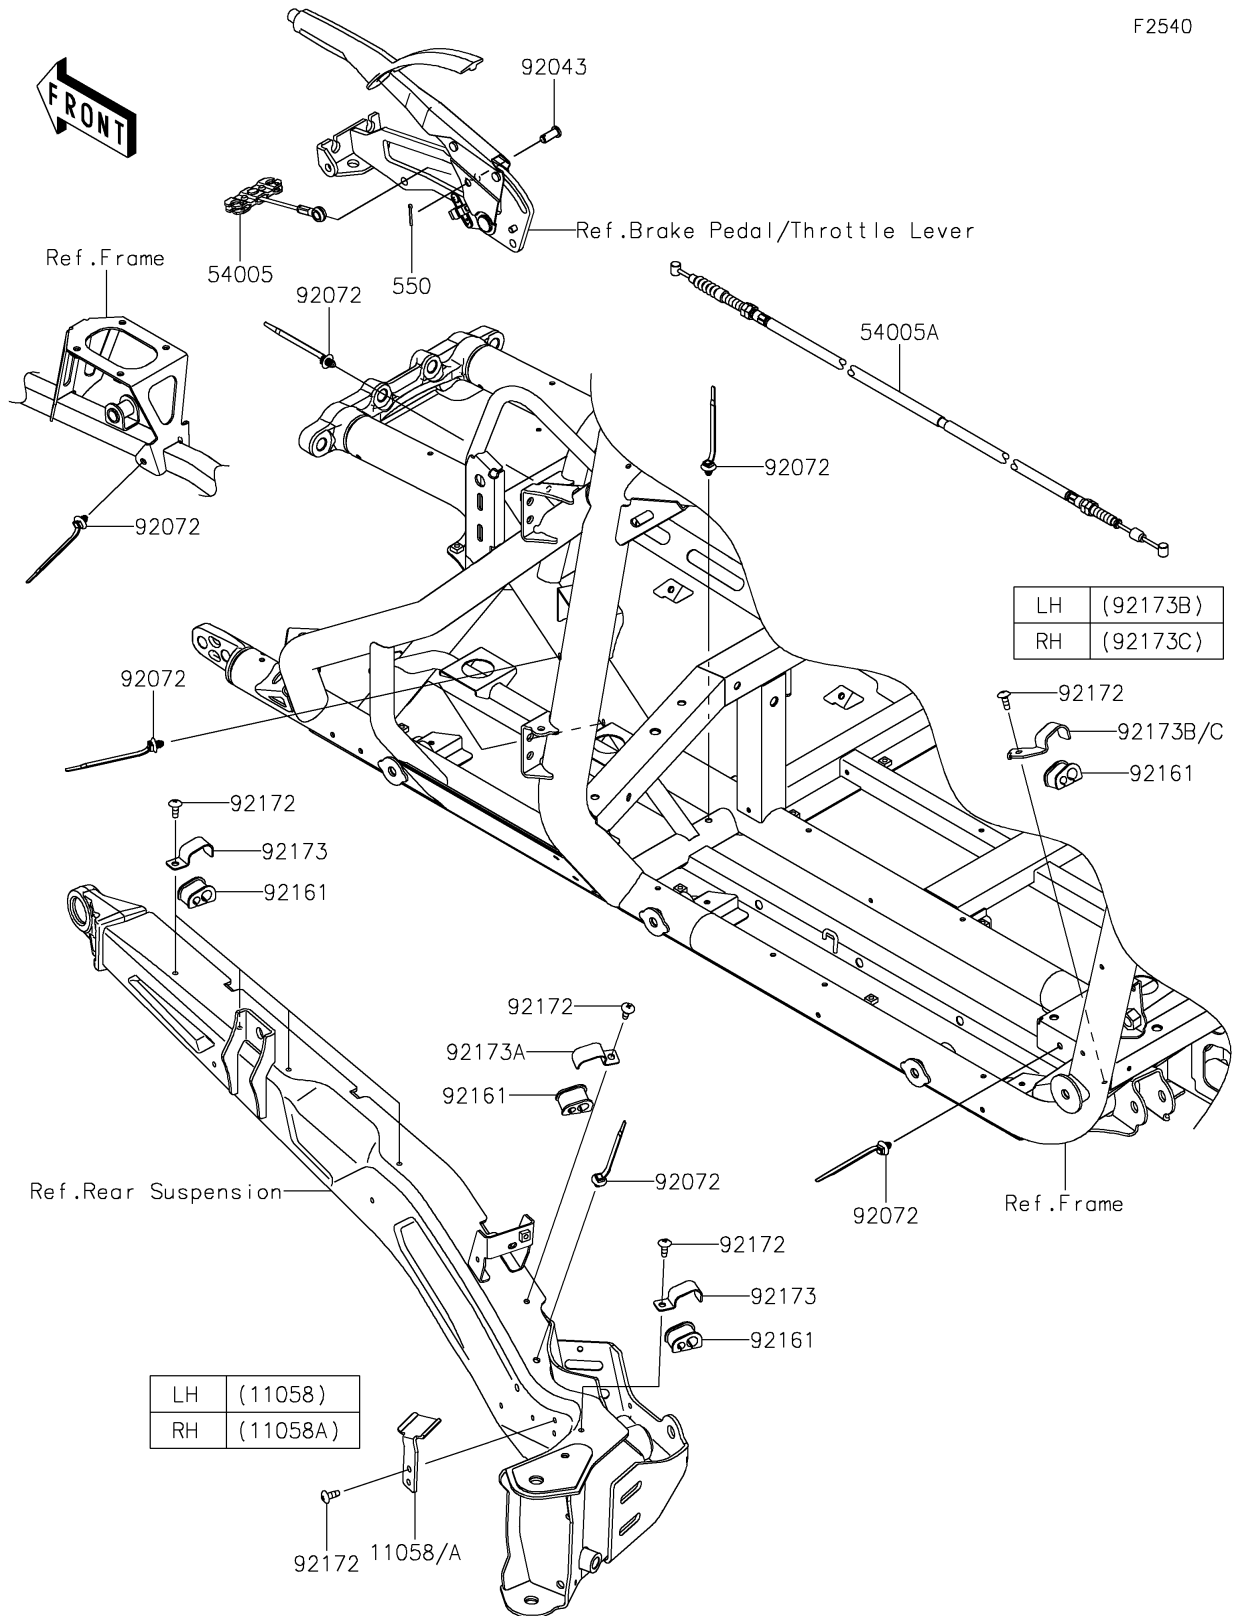

2026 TERYX® 4 H2

PARTS DIAGRAM

Cables

F2540

2026 TERYX® 4 H2

PARTS LIST

Cables

ITEM NAME	PART NUMBER	QUANTITY
BRACKET,P-BRAKE CABLE,LH (Ref # 11058)	11058-7560	1
BRACKET,P-BRAKE CABLE,RH (Ref # 11058A)	11058-7561	1
CABLE-BRAKE,PARKING BRAKE (Ref # 54005)	54005-0312	1
CABLE-BRAKE,PARKING BRAKE (Ref # 54005A)	54005-0327	2
PIN (Ref # 92043)	92043-1039	1
BAND,OS170-FT7(BLACK) (Ref # 92072)	92072-1414	14
DAMPER (Ref # 92161)	92161-2174	14
SCREW,TAPPING,6X16 (Ref # 92172)	92172-0739	18
CLAMP (Ref # 92173)	92173-1991	10
CLAMP (Ref # 92173A)	92173-2097	2
CLAMP,LH (Ref # 92173B)	92173-2750	1
CLAMP,RH (Ref # 92173C)	92173-2751	1
PIN-COTTER,2.5X18 (Ref # 550)	550AA2518	1