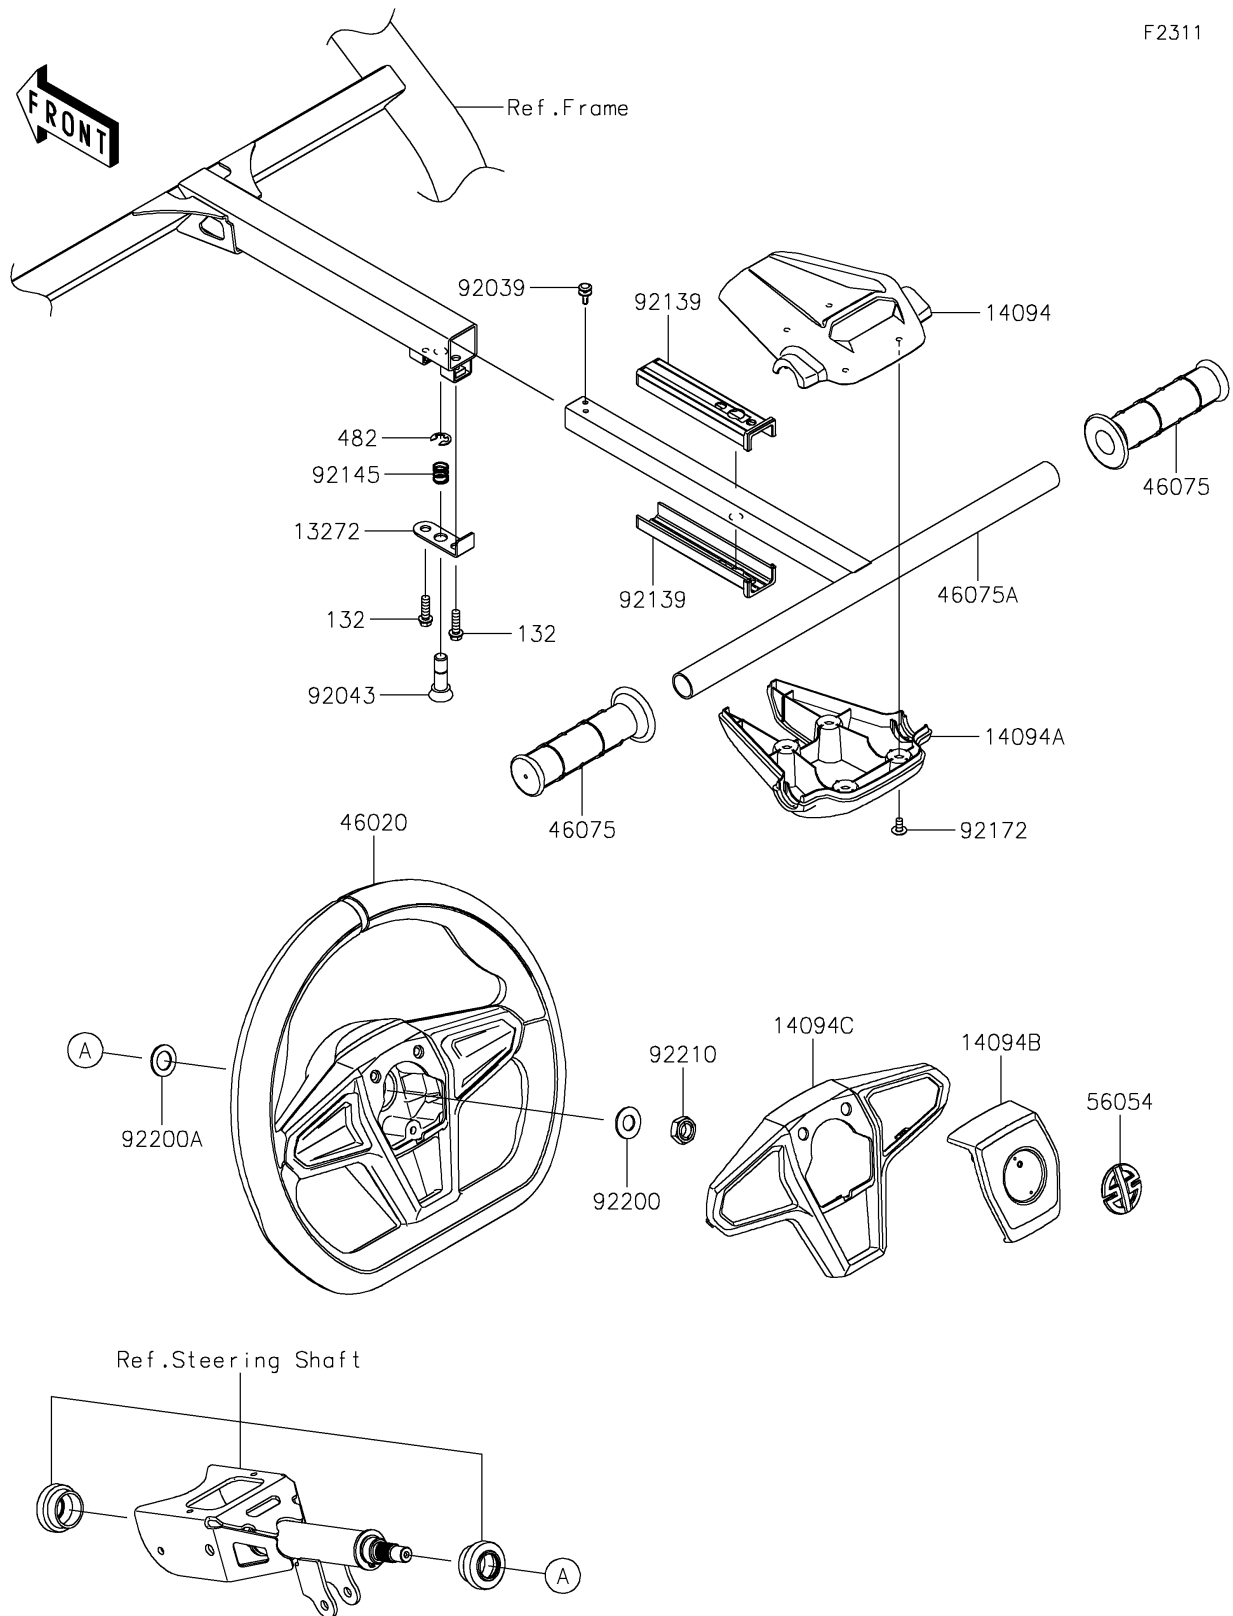

2026 Teryx4 H2

PARTS DIAGRAM

Steering Wheel

F2311

2026 Teryx4 H2

PARTS LIST

Steering Wheel

ITEM NAME	PART NUMBER	QUANTITY
PLATE (Ref # 13272)	13272-3869	1
COVER,HANDLE GRIP,UPP (Ref # 14094)	14094-0184	1
COVER,HANDLE GRIP,LWR (Ref # 14094A)	14094-0229	1
COVER,STEERING WHEEL,OUTER (Ref # 14094B)	14094-0415	1
COVER,STEERING WHEEL,IN,SILVER (Ref # 14094C)	14094-0416-57N	1
STEERING WHEEL,A.SILVER (Ref # 46020)	46020-0003-57N	1
GRIP (Ref # 46075)	46075-0065	2
GRIP,HANDLE,INNER (Ref # 46075A)	46075-0708	1
MARK,UPP COWL.,RIVER (Ref # 56054)	56054-3842	1
RIVET (Ref # 92039)	92039-0046	2
PIN (Ref # 92043)	92043-7503	1
BUSHING (Ref # 92139)	92139-1143	2
SPRING (Ref # 92145)	92145-7507	1
SCREW,TAPPING,5X10 (Ref # 92172)	92172-0262	4
WASHER,12.1X25X1.6 (Ref # 92200)	92200-0455	1
WASHER,15X25X1.6 (Ref # 92200A)	92200-0460	1
NUT,LOCK,12MM (Ref # 92210)	92210-1249	1
BOLT-FLANGED-SMALL,6X20 (Ref # 132)	132BB0620	2
CIRCLIP-TYPE-E,8MM (Ref # 482)	482EA8000	1