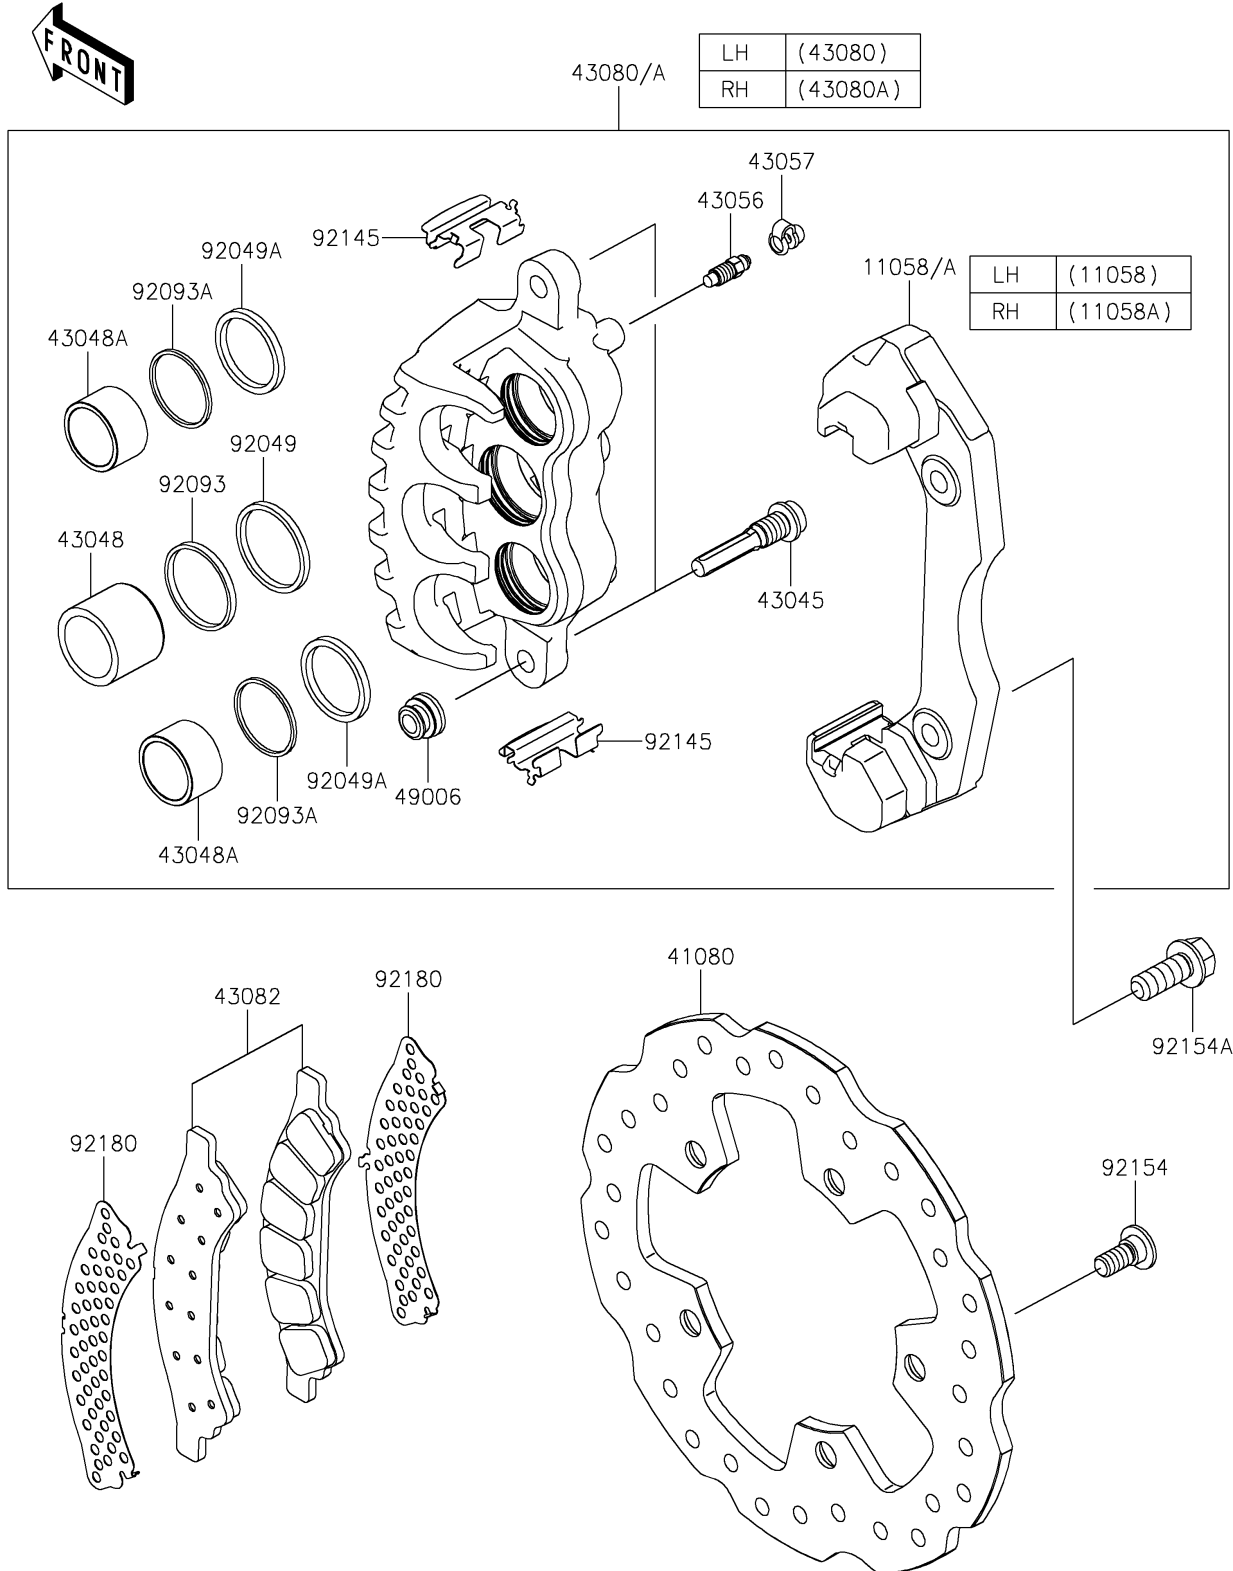

2026 Teryx4 H2

PARTS DIAGRAM

Front Brake

F2292