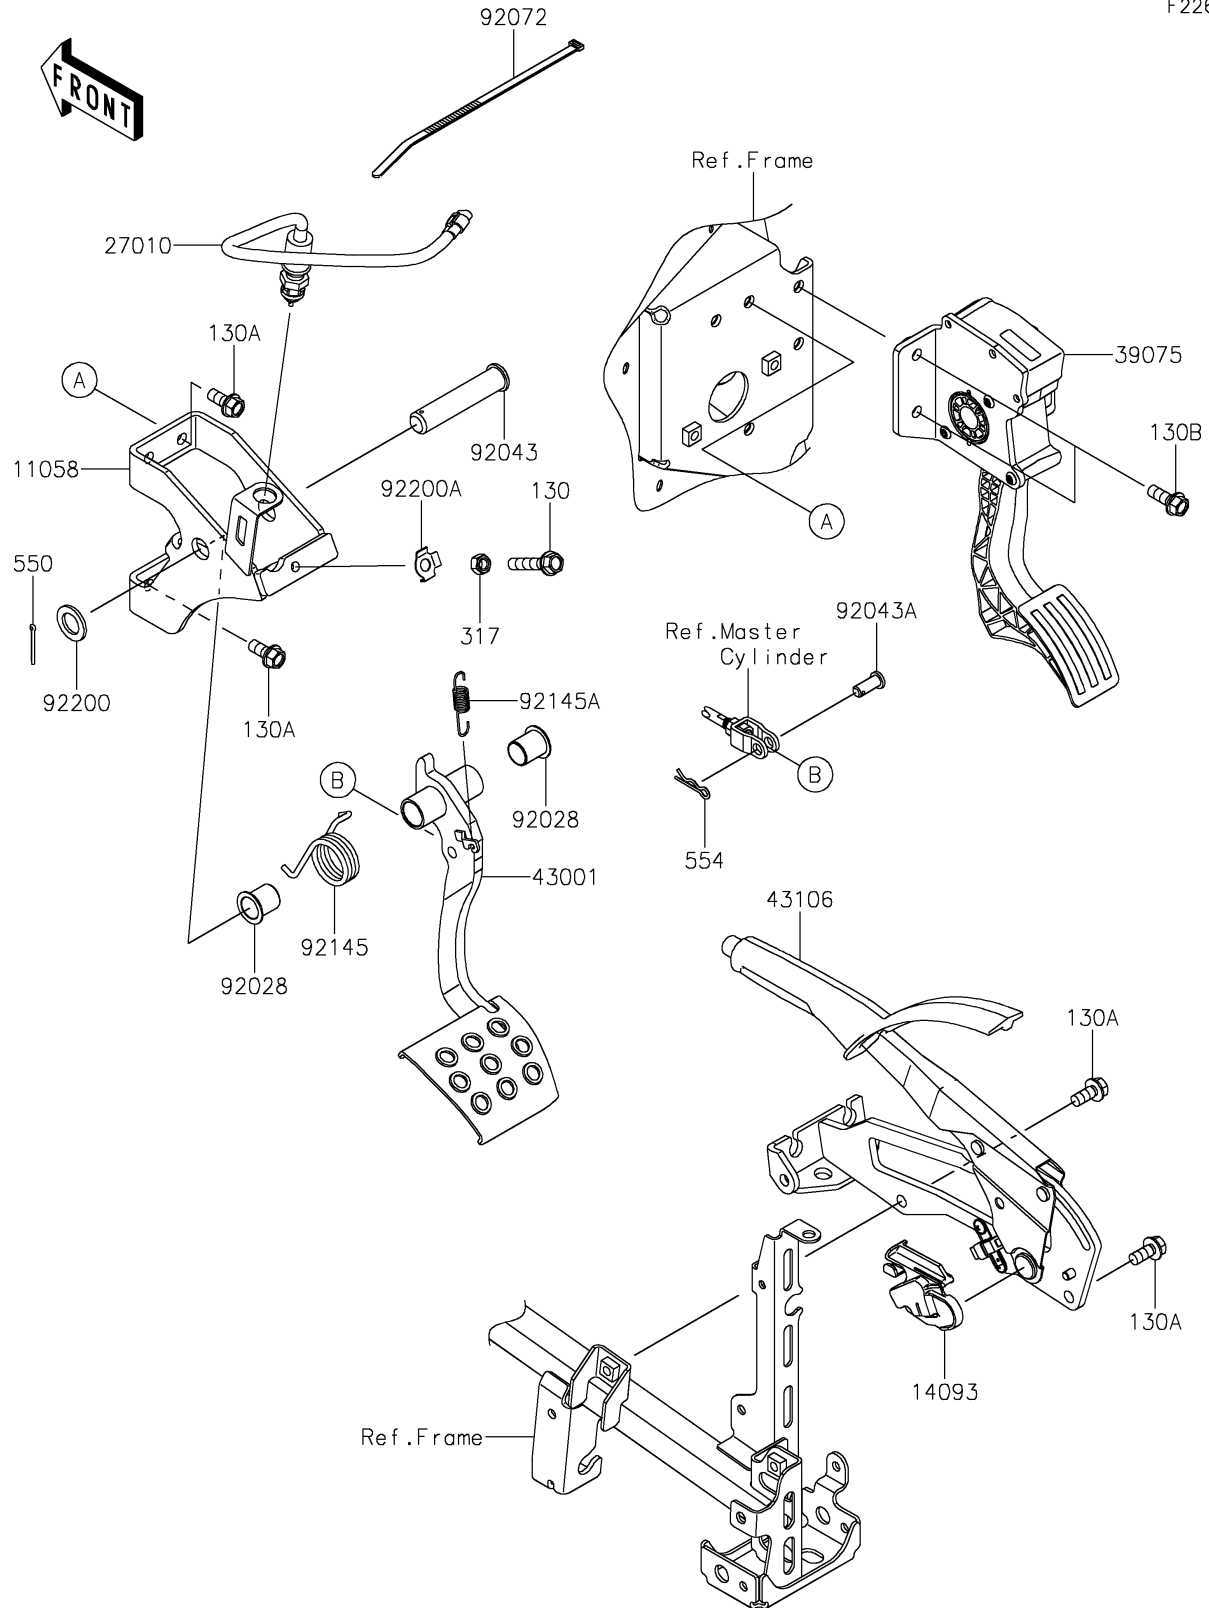

## PARTS DIAGRAM

### Brake Pedal/Throttle Lever

F2260

## PARTS LIST

### Brake Pedal/Throttle Lever

**ITEM NAME**

**PART NUMBER**

**QUANTITY**

---