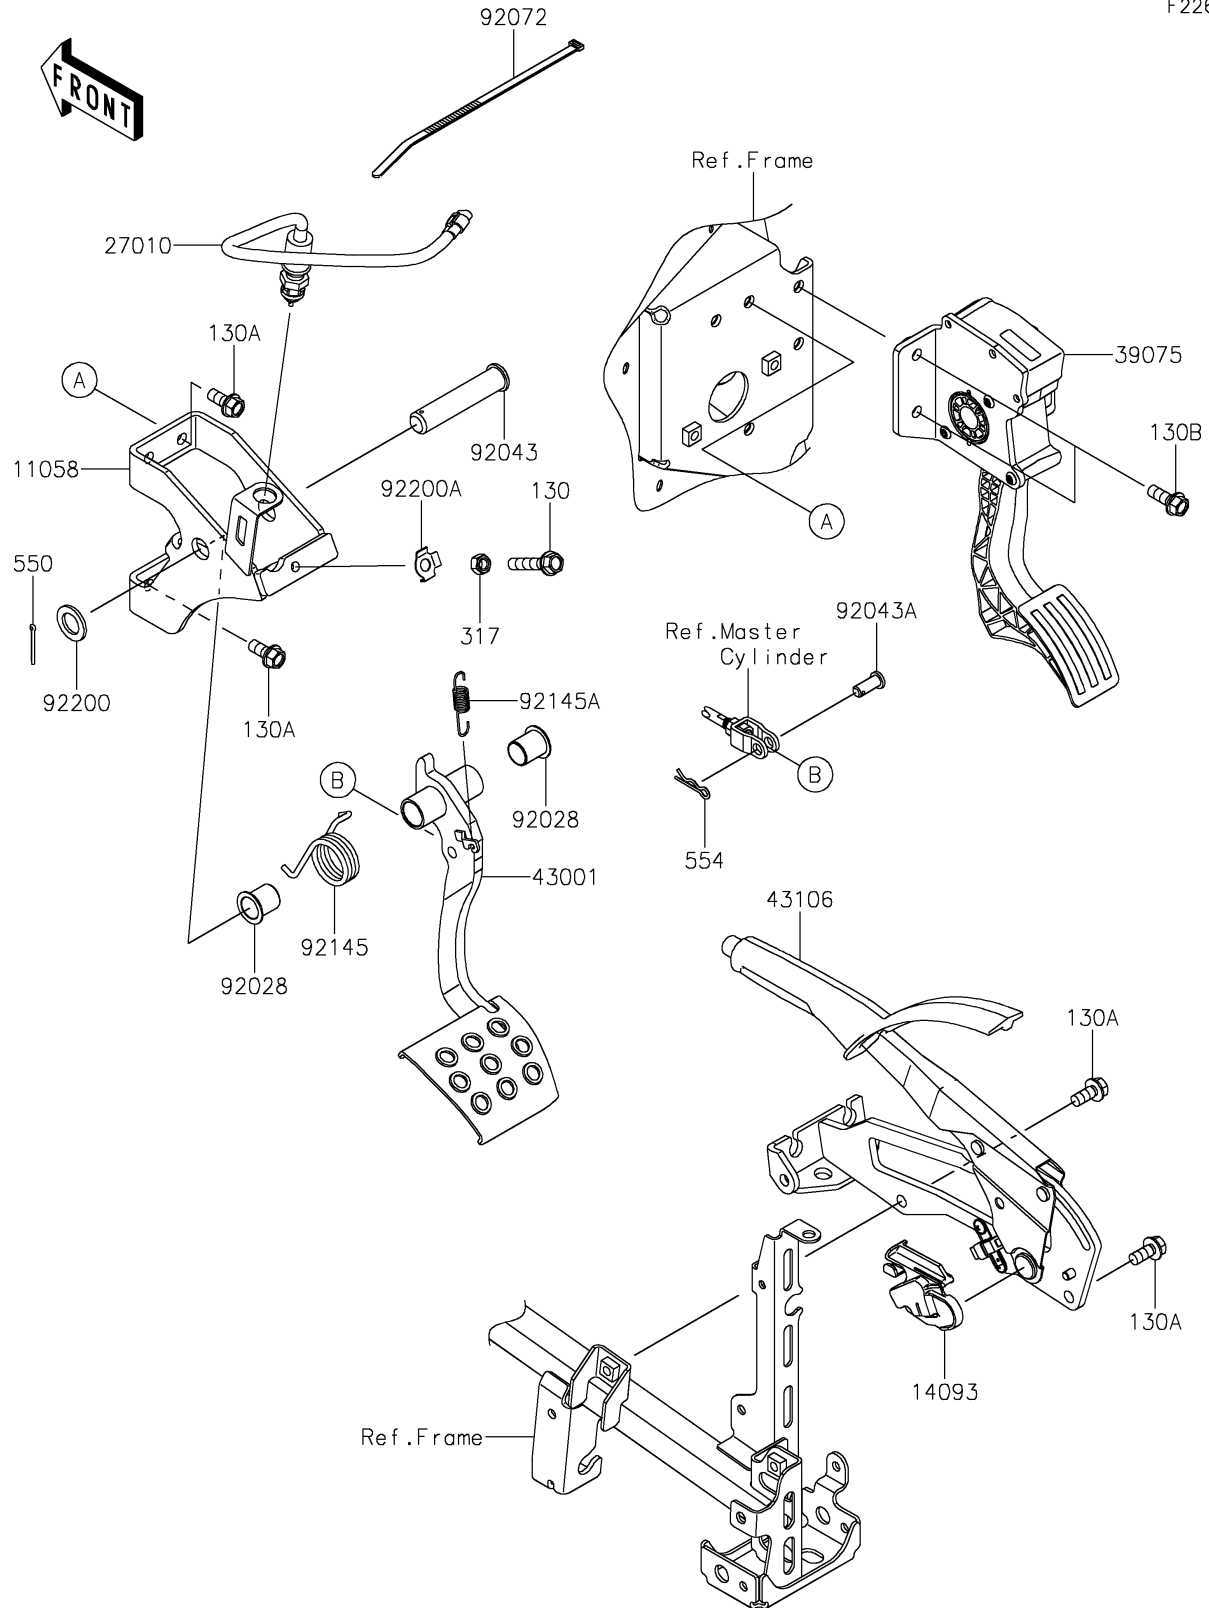

2026 TERYX® 4 H2

PARTS DIAGRAM

Brake Pedal/Throttle Lever

F2260

2026 TERYX® 4 H2

PARTS LIST

Brake Pedal/Throttle Lever

ITEM NAME

PART NUMBER

QUANTITY
