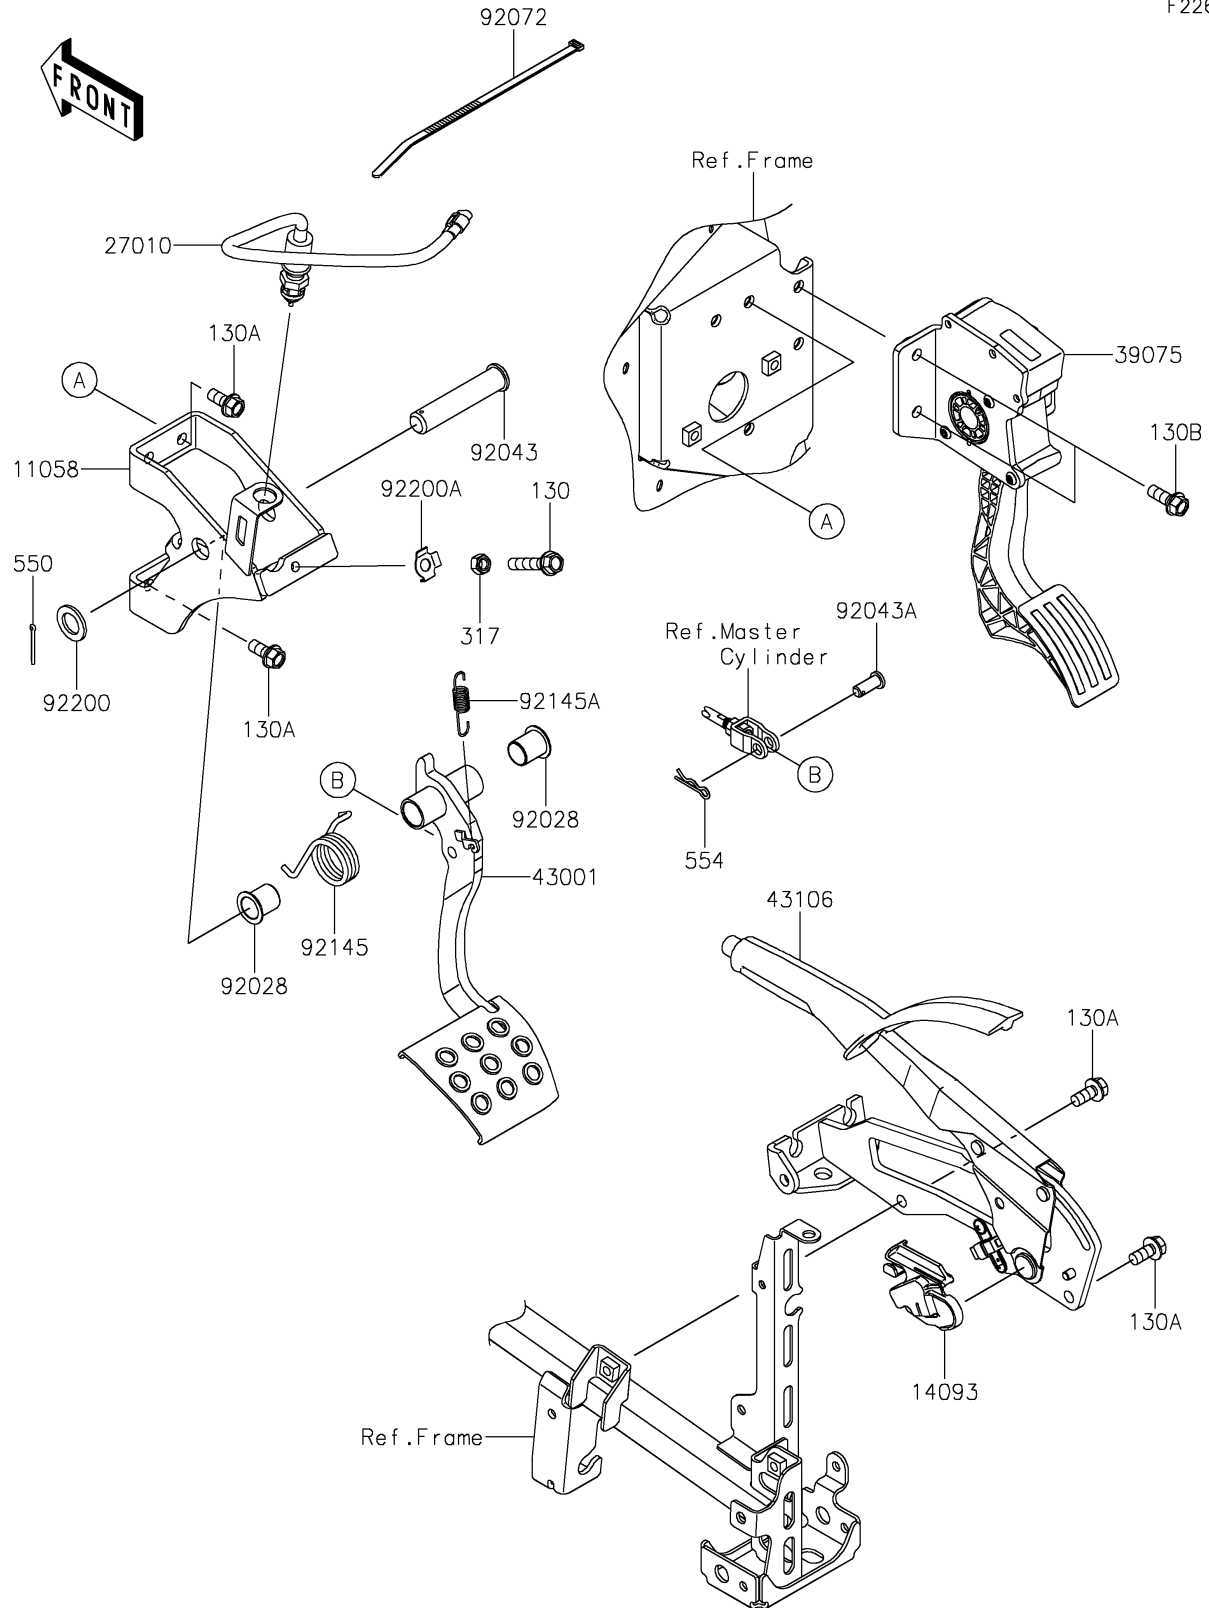

2026 Teryx4 H2

PARTS DIAGRAM

Brake Pedal/Throttle Lever

F2260

2026 Teryx4 H2

PARTS LIST

Brake Pedal/Throttle Lever

ITEM NAME	PART NUMBER	QUANTITY
BRACKET,BRAKE PEDAL (Ref # 11058)	11058-1872	1
COVER,SWITCH (Ref # 14093)	14093-1021	1
SWITCH,BRAKE (Ref # 27010)	27010-0724	1
LEVER-THROTTLE (Ref # 39075)	39075-0041	1
LEVER-BRAKE,PEDAL (Ref # 43001)	43001-0795	1
LEVER-ASSY-PARKING BRAKE (Ref # 43106)	43106-0014	1
BUSHING (Ref # 92028)	92028-1571	2
PIN,16X78 (Ref # 92043)	92043-0917	1
PIN (Ref # 92043A)	92043-1039	1
BAND,L=292.1 (Ref # 92072)	92072-3509	1
SPRING (Ref # 92145)	92145-1849	1
SPRING (Ref # 92145A)	92145-1884	1
WASHER,16X26X2.3 (Ref # 92200)	92200-0043	1
WASHER,8.5X17X0.8 (Ref # 92200A)	92200-0993	1
BOLT-FLANGED,8X40 (Ref # 130)	130BA0840	1
BOLT-FLANGED,8X18 (Ref # 130A)	130CA0818	5
BOLT-FLANGED,8X22 (Ref # 130B)	130CB0822	2
NUT-HEX-SMALL,8MM (Ref # 317)	317BA0800	1
PIN-COTTER,2.5X25 (Ref # 550)	550AA2525	1
PIN-SNAP,10MM (Ref # 554)	554DA1000	1