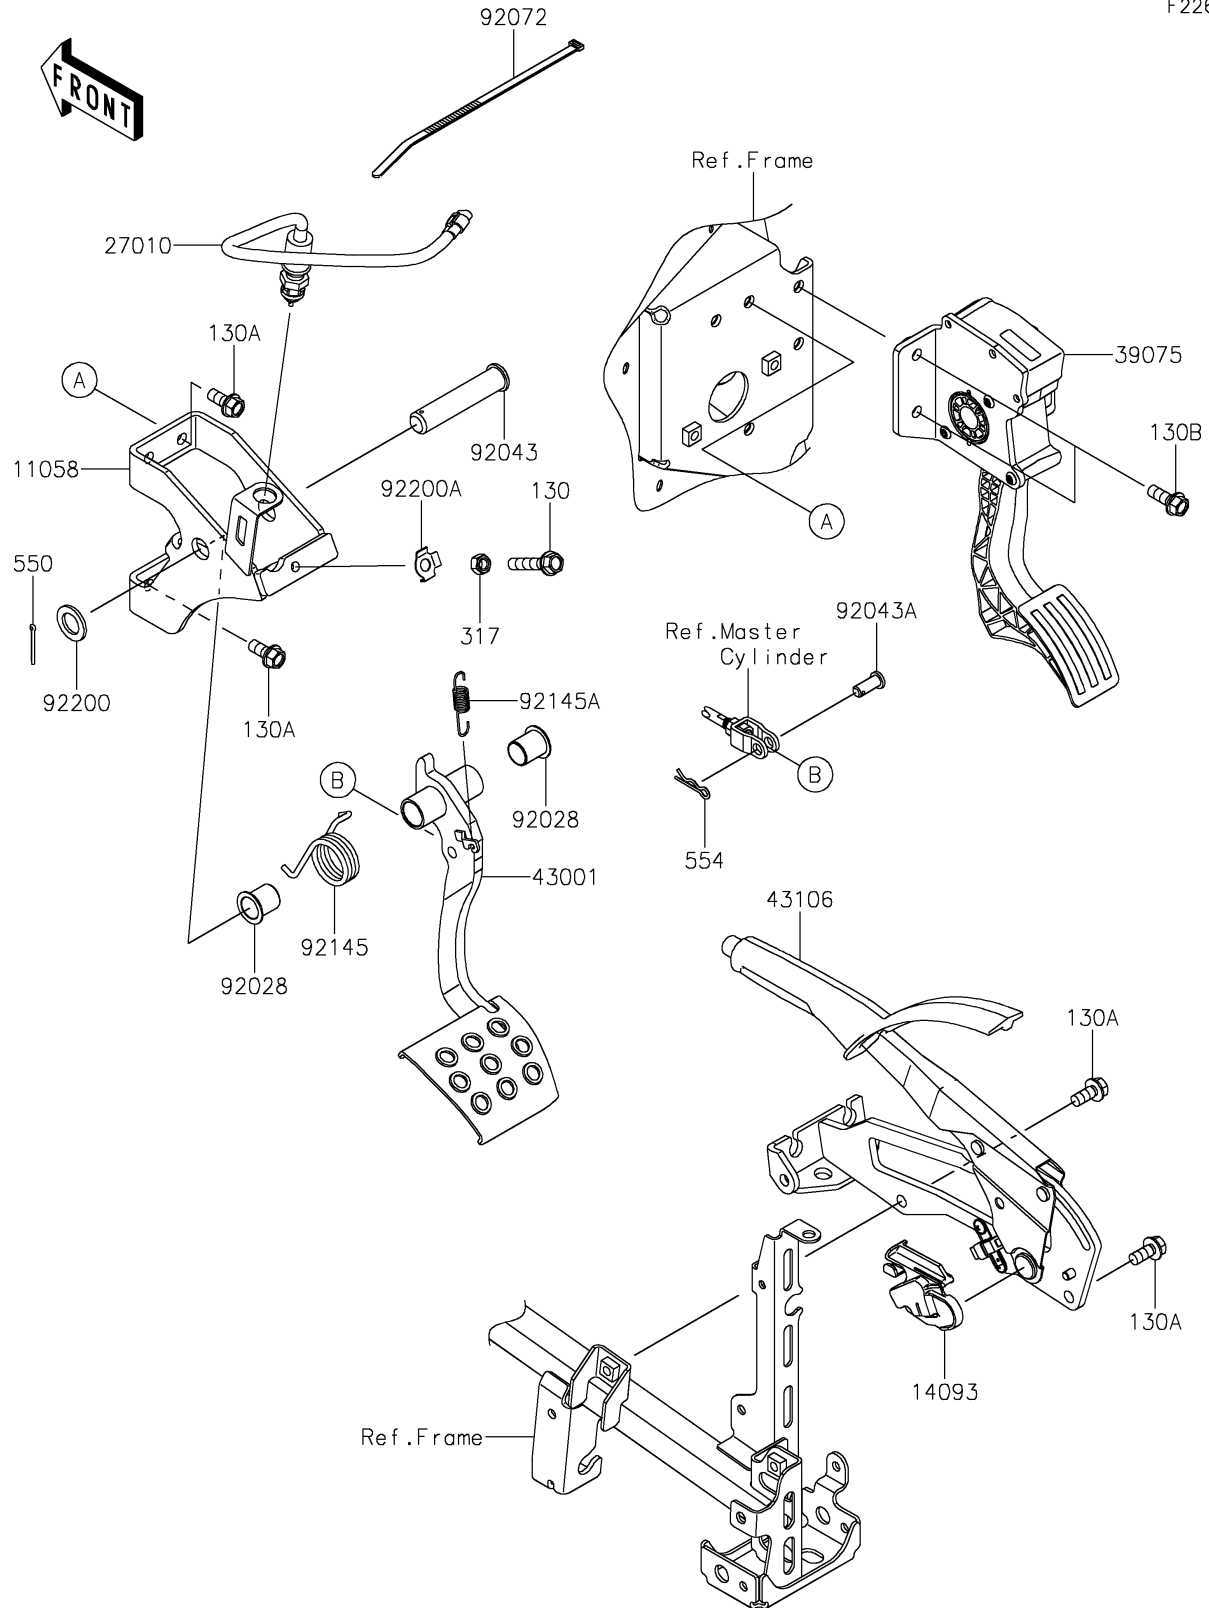

2026 TERYX® 4 H2

PARTS DIAGRAM

Brake Pedal/Throttle Lever

F2260

2026 TERYX® 4 H2

PARTS LIST

Brake Pedal/Throttle Lever

ITEM NAME	PART NUMBER	QUANTITY
BRACKET,BRAKE PEDAL (Ref # 11058)	11058-1872	1
COVER,SWITCH (Ref # 14093)	14093-1021	1
SWITCH,BRAKE (Ref # 27010)	27010-0724	1
LEVER-THROTTLE (Ref # 39075)	39075-0041	1
LEVER-BRAKE,PEDAL (Ref # 43001)	43001-0795	1
LEVER-ASSY-PARKING BRAKE (Ref # 43106)	43106-0014	1
BUSHING (Ref # 92028)	92028-1571	2
PIN,16X78 (Ref # 92043)	92043-0917	1
PIN (Ref # 92043A)	92043-1039	1
BAND,L=292.1 (Ref # 92072)	92072-3509	1
SPRING (Ref # 92145)	92145-1849	1
SPRING (Ref # 92145A)	92145-1884	1
WASHER,16X26X2.3 (Ref # 92200)	92200-0043	1
WASHER,8.5X17X0.8 (Ref # 92200A)	92200-0993	1
BOLT-FLANGED,8X40 (Ref # 130)	130BA0840	1
BOLT-FLANGED,8X18 (Ref # 130A)	130CA0818	5
BOLT-FLANGED,8X22 (Ref # 130B)	130CB0822	2
NUT-HEX-SMALL,8MM (Ref # 317)	317BA0800	1
PIN-COTTER,2.5X25 (Ref # 550)	550AA2525	1
PIN-SNAP,10MM (Ref # 554)	554DA1000	1