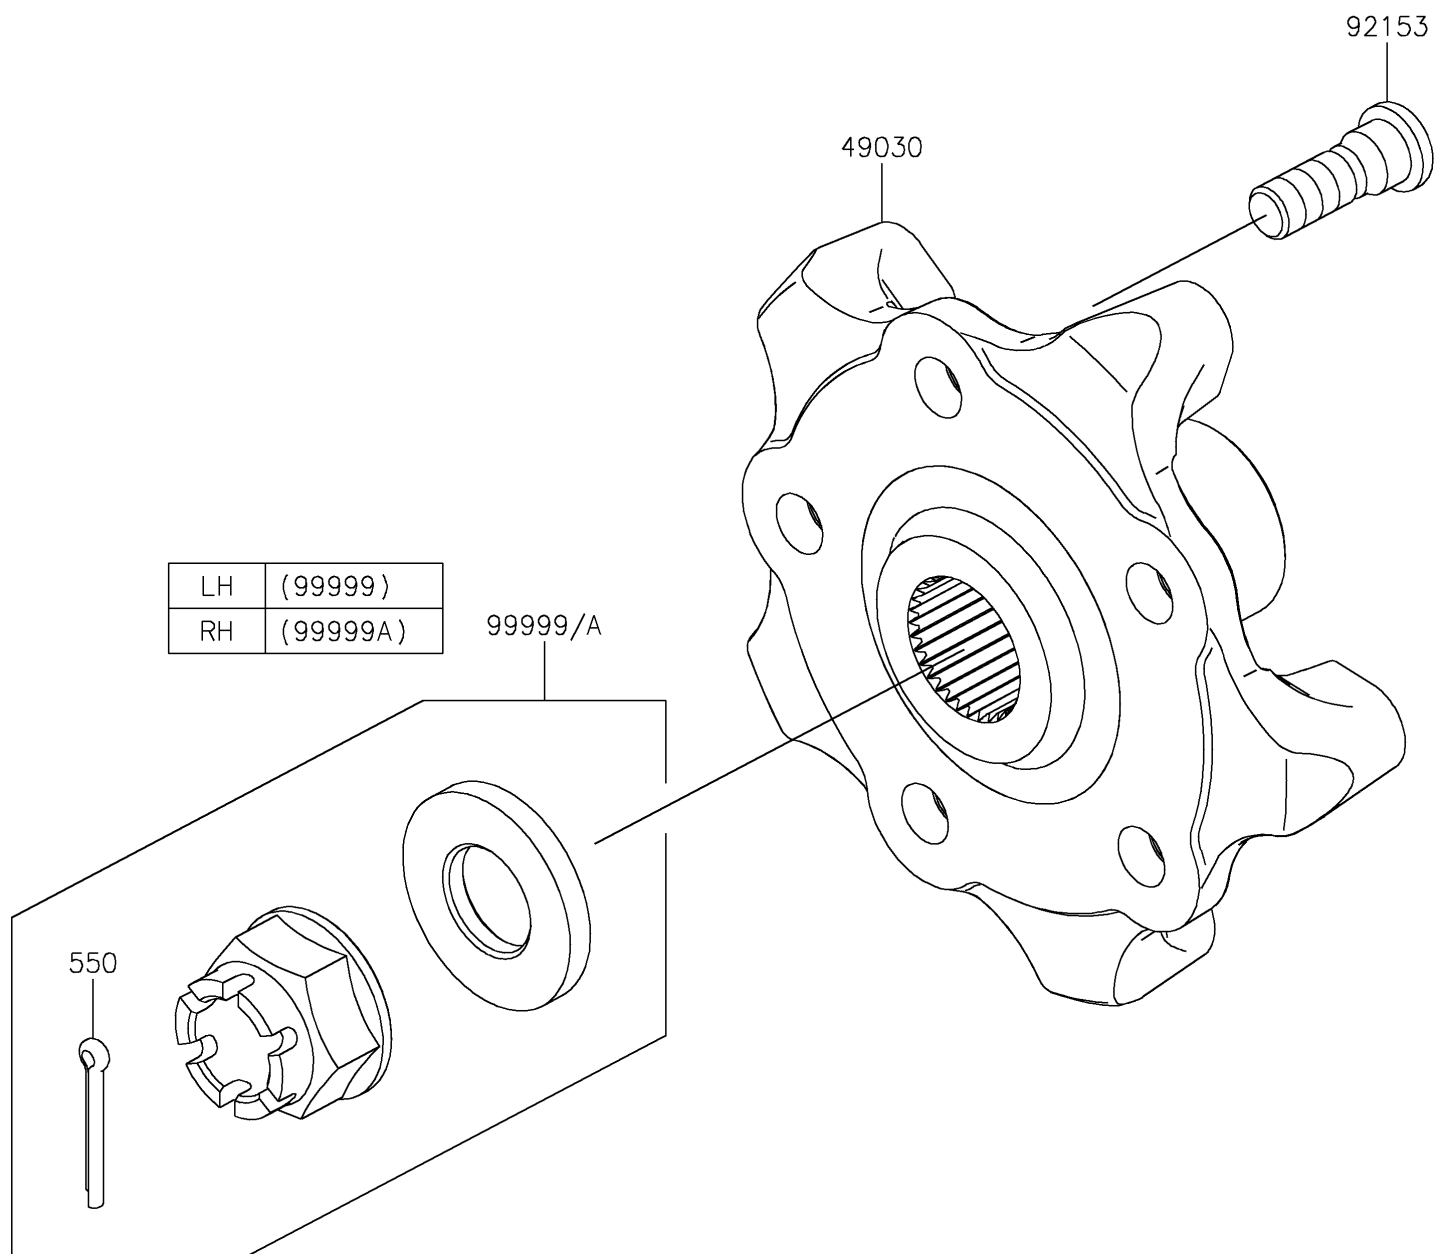

2026 Teryx4 H2

PARTS DIAGRAM

Rear Hubs/Brakes

Kawasaki

Let the Good Times Roll®

F2240