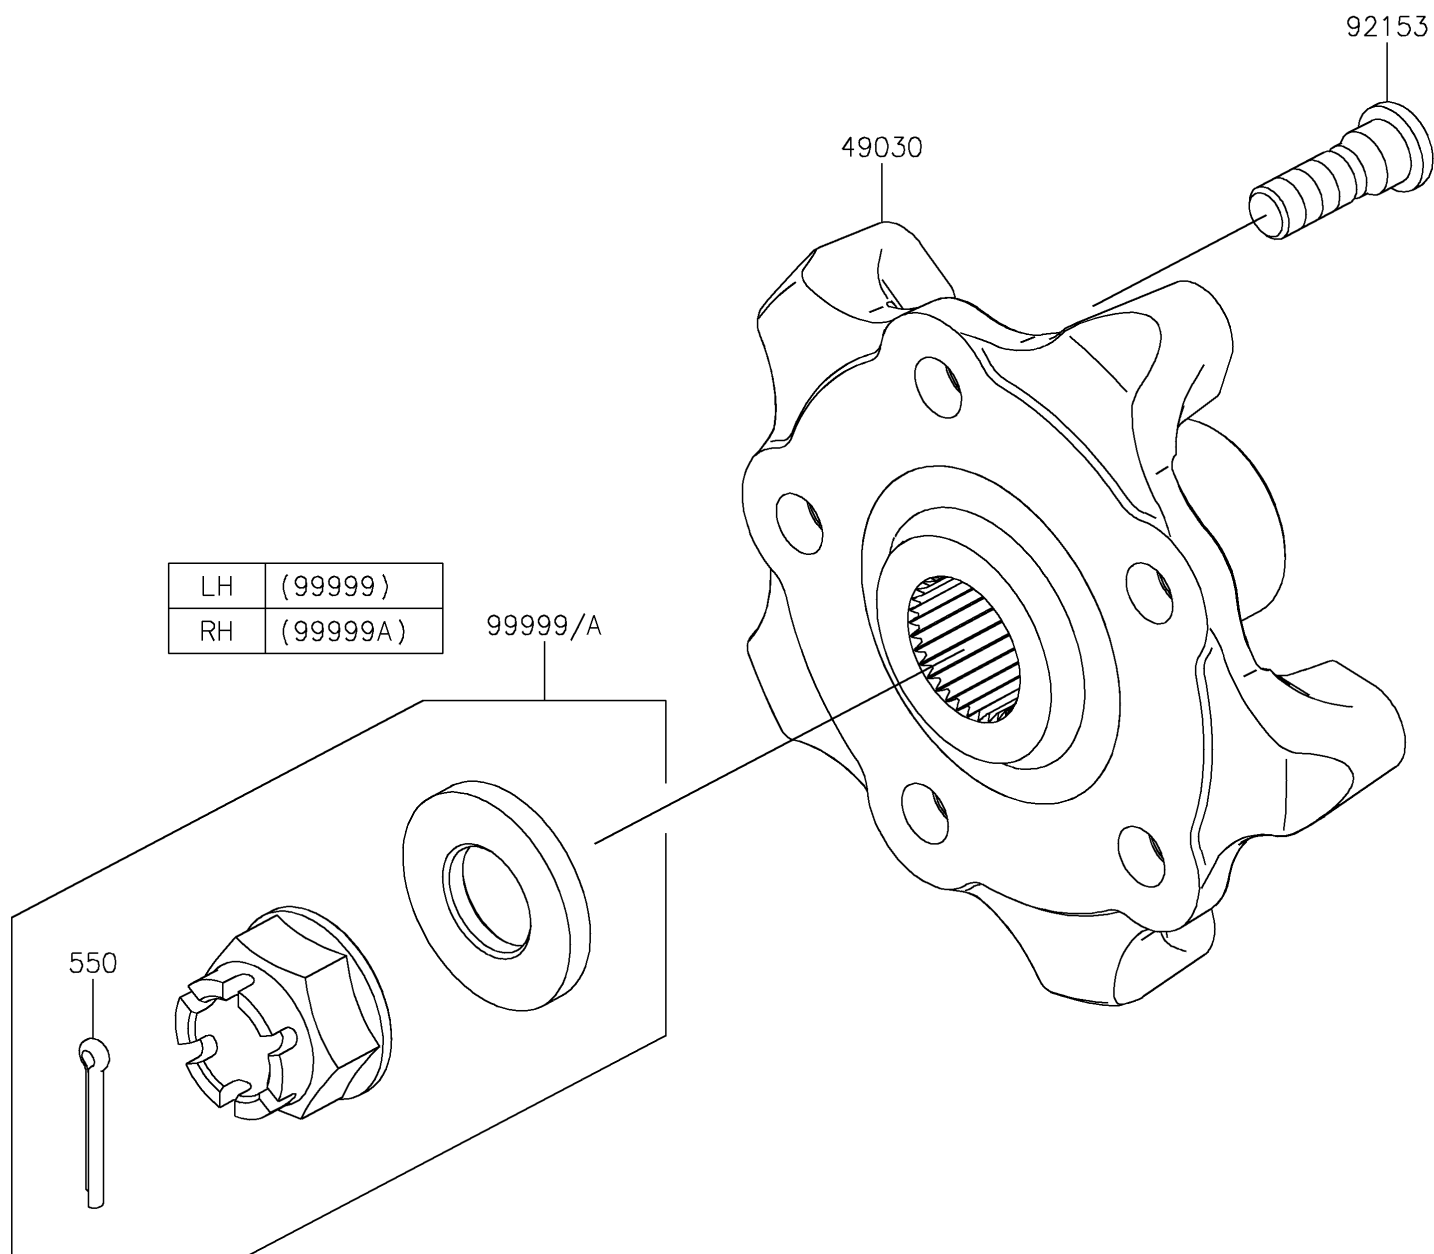

2026 TERYX® 4 H2

PARTS DIAGRAM

Rear Hubs/Brakes

F2240