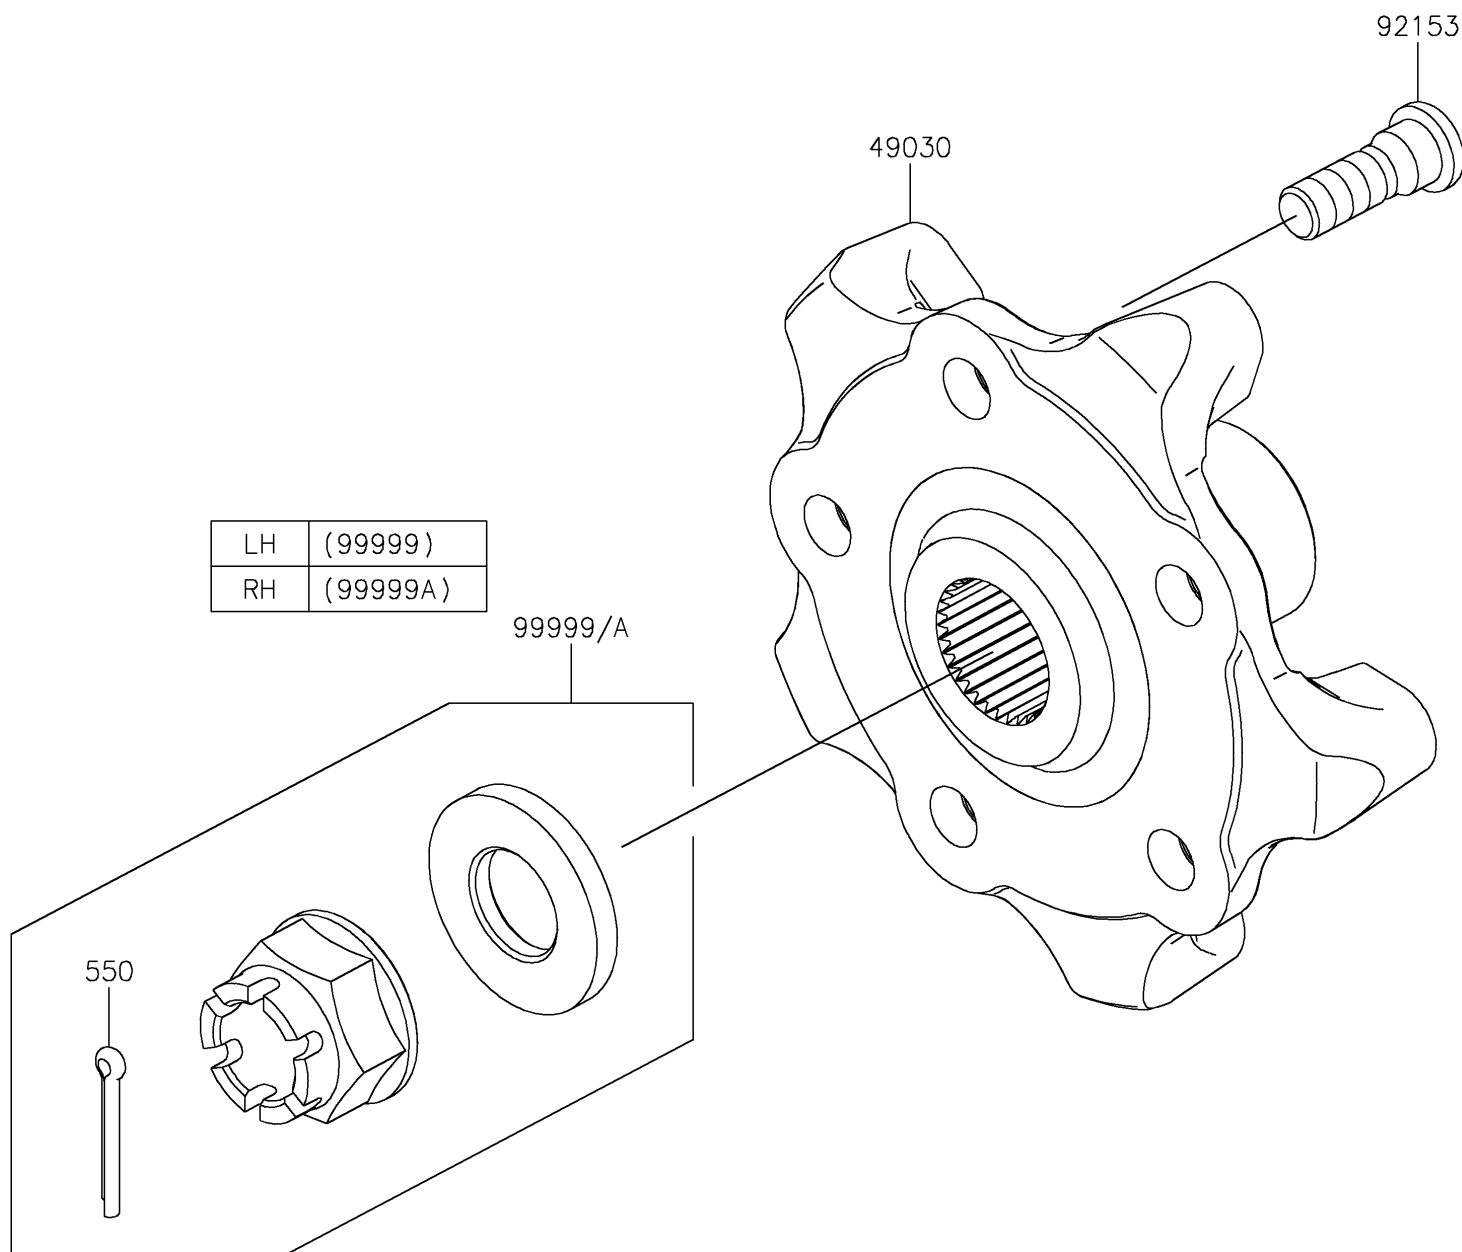

2026 Teryx4 H2

PARTS DIAGRAM

Front Hubs/Brakes

Kawasaki

Let the Good Times Roll®

F2230

2026 Teryx4 H2

PARTS LIST

Front Hubs/Brakes

ITEM NAME	PART NUMBER	QUANTITY
HUB (Ref # 49030)	49030-0583	2
BOLT,12MM (Ref # 92153)	92153-1915	10
KIT,LH AXLE NUT (Ref # 99999)	99999-0972	1
KIT,RH AXLE NUT (Ref # 99999A)	99999-0973	1
PIN-COTTER,4.0X45 (Ref # 550)	550AA4045	1