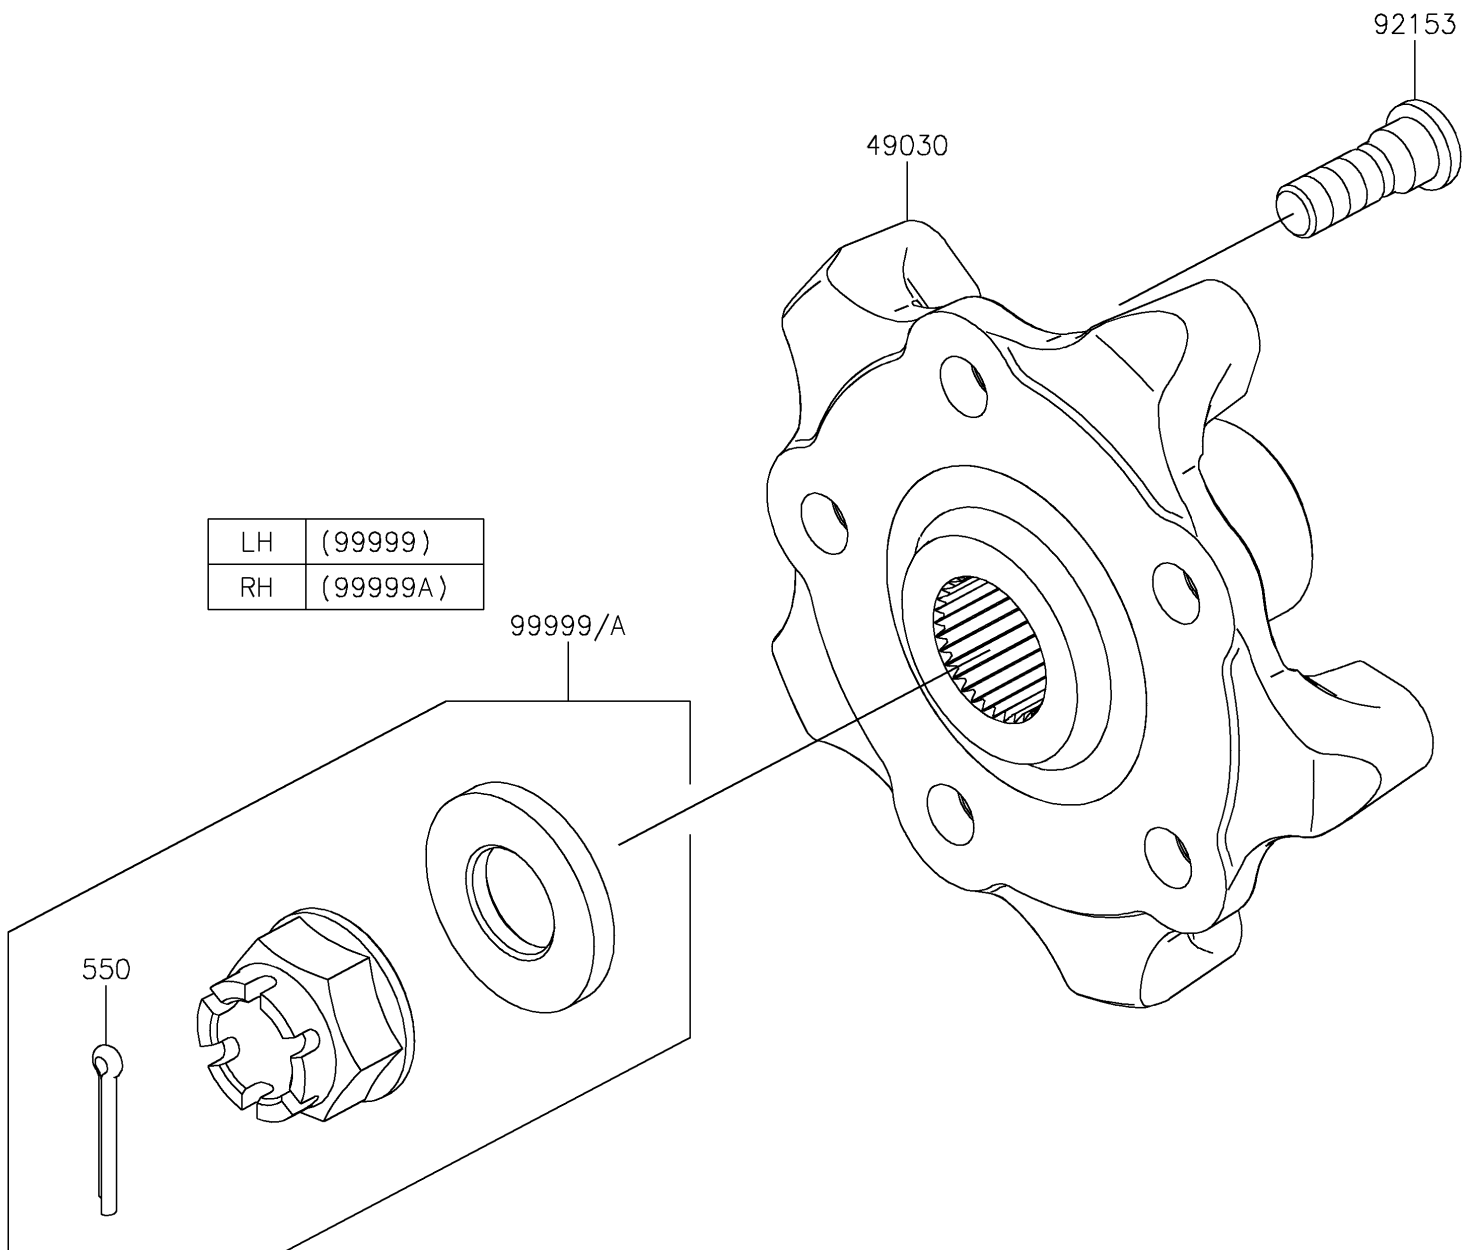

2026 TERYX[®] 4 H2

PARTS DIAGRAM

Front Hubs/Brakes

F2230

2026 TERYX® 4 H2

PARTS LIST

Front Hubs/Brakes

ITEM NAME	PART NUMBER	QUANTITY
HUB (Ref # 49030)	49030-0583	2
BOLT,12MM (Ref # 92153)	92153-1915	10
KIT,LH AXLE NUT (Ref # 99999)	99999-0972	1
KIT,RH AXLE NUT (Ref # 99999A)	99999-0973	1
PIN-COTTER,4.0X45 (Ref # 550)	550AA4045	1