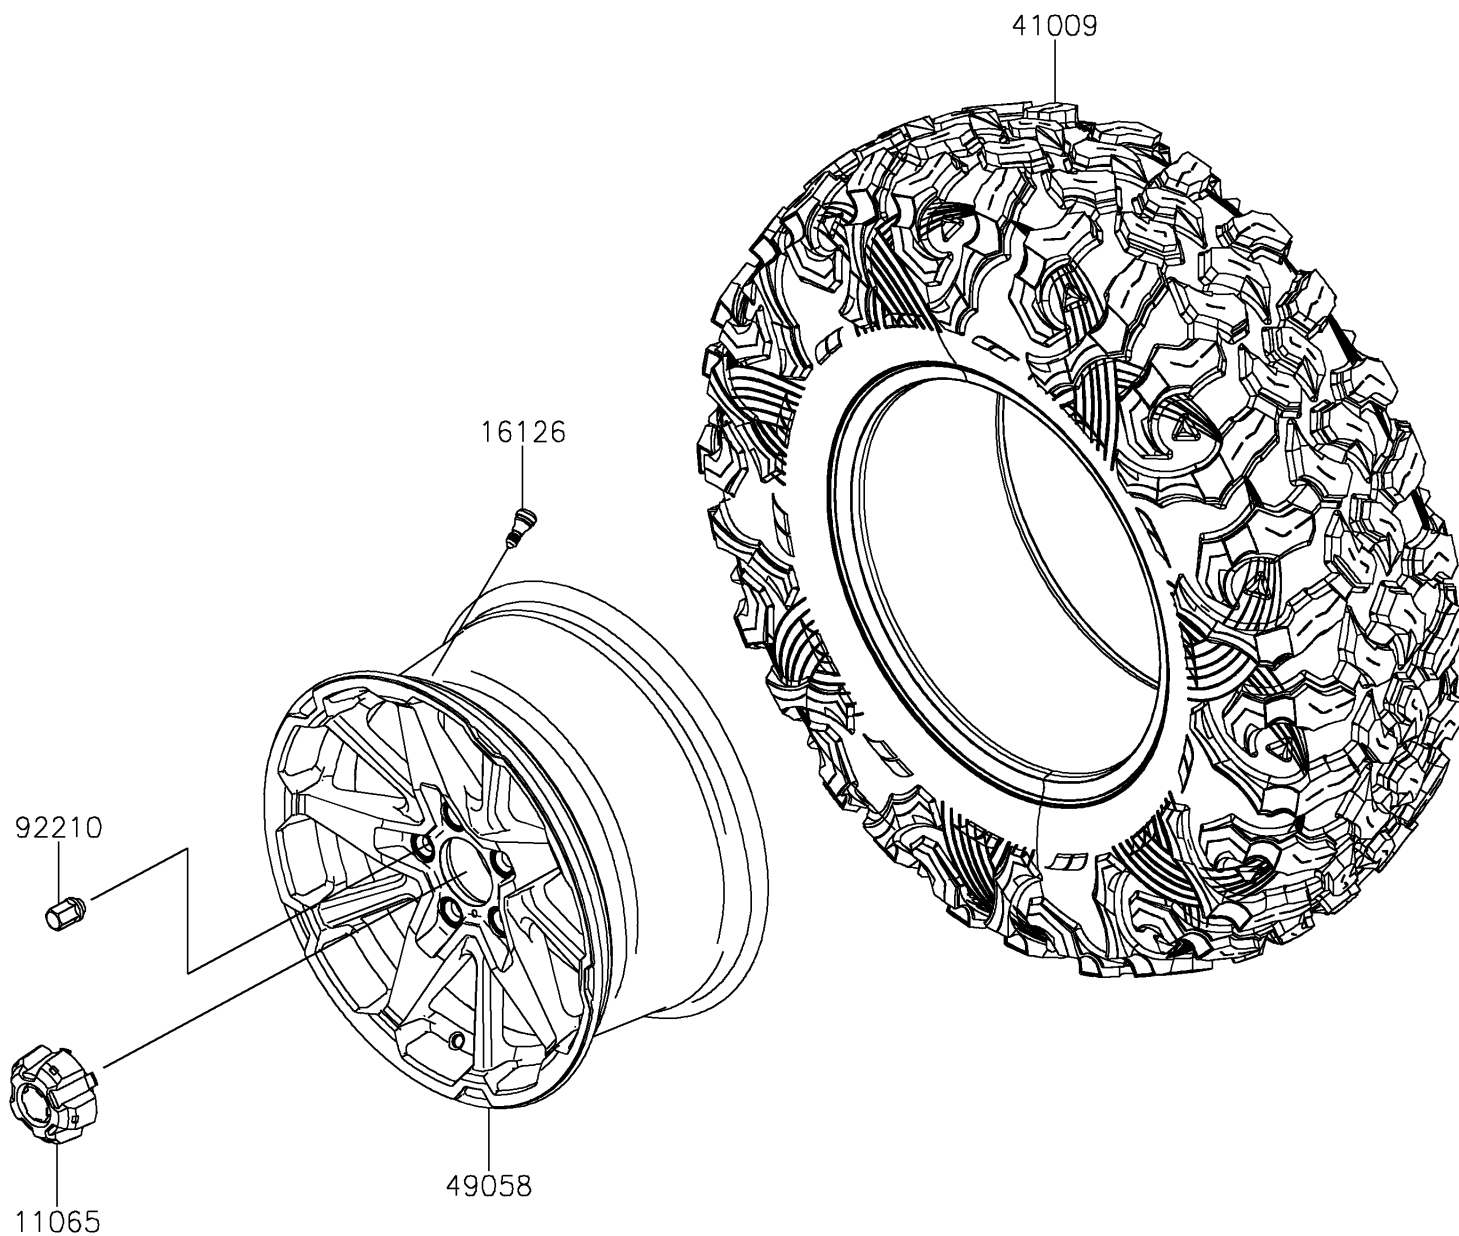

2026 Teryx4 H2

PARTS DIAGRAM

Wheels/Tires

Kawasaki

Let the Good Times Roll®

F2210

2026 Teryx4 H2

PARTS LIST

Wheels/Tires

ITEM NAME	PART NUMBER	QUANTITY
CAP,WHEEL (Ref # 11065)	11065-1471	4
VALVE (Ref # 16126)	16126-4001	4
TIRE,33X10-R16 (Ref # 41009)	41009-0931	4
WHEEL,BLACK (Ref # 49058)	49058-0739-31D	4
NUT,12MM (Ref # 92210)	92210-2000	20