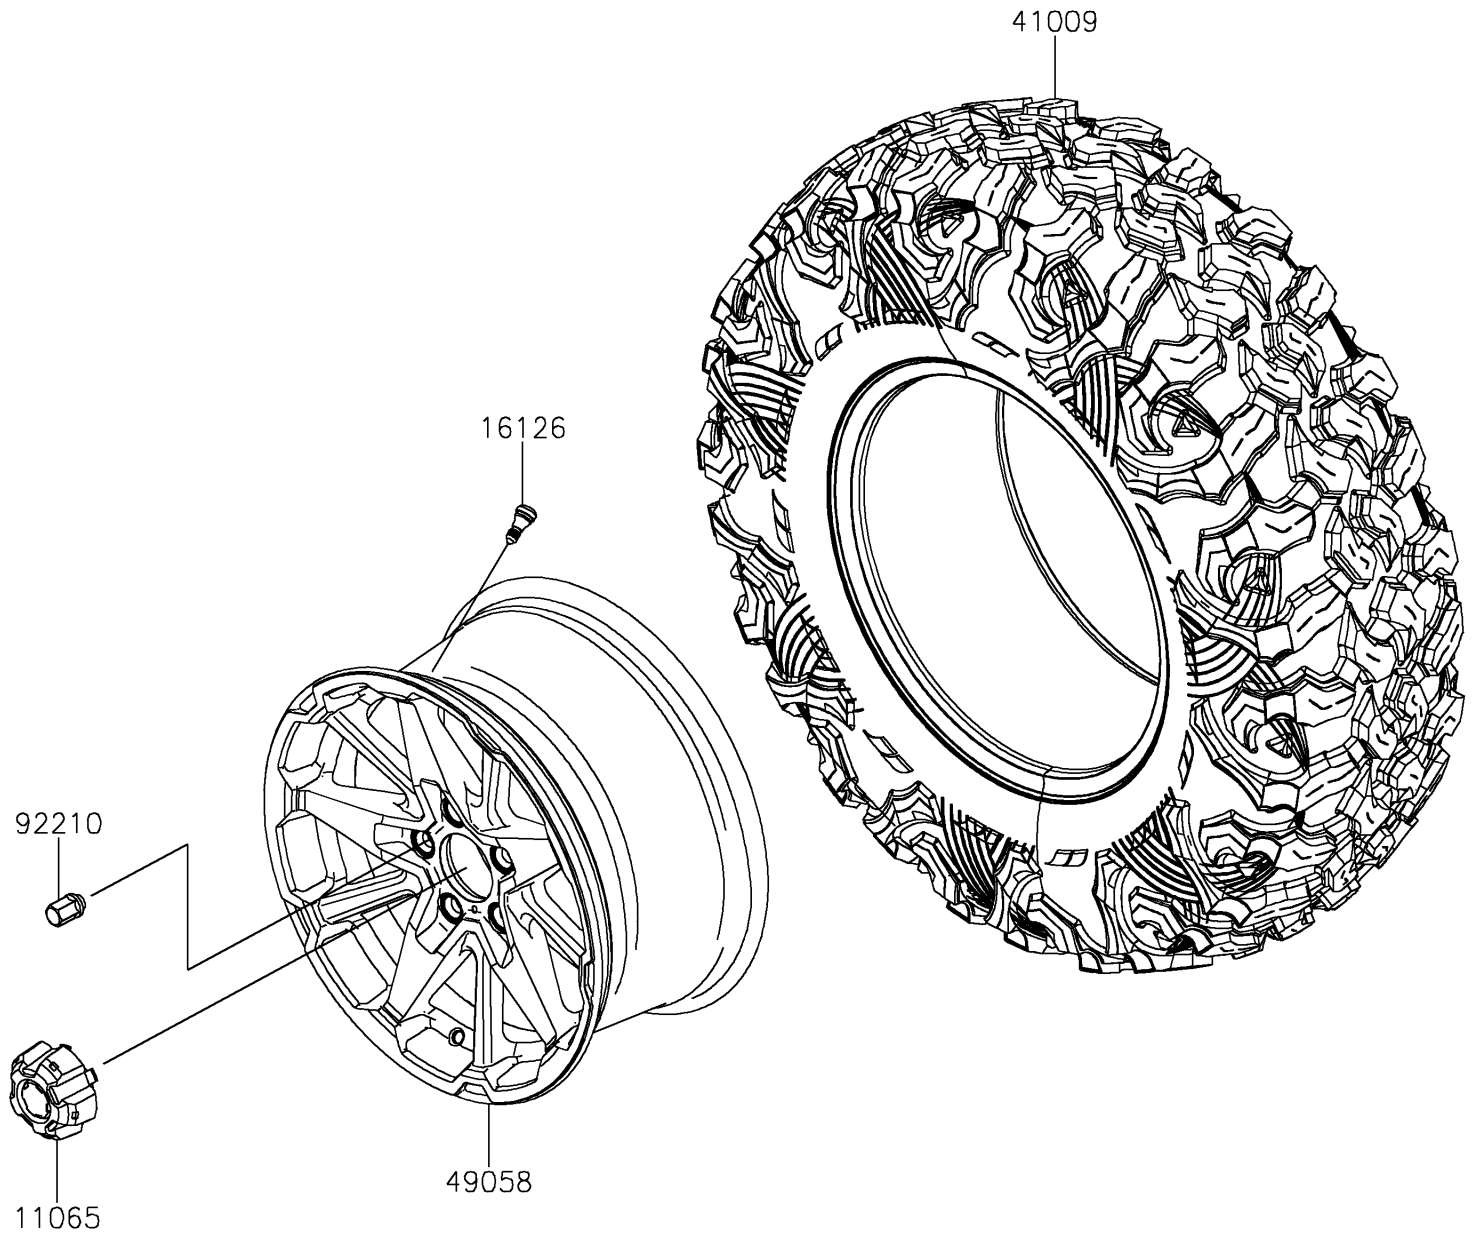

2026 TERYX® 4 H2

PARTS DIAGRAM

Wheels/Tires

2026 TERYX® 4 H2

PARTS LIST

Wheels/Tires

ITEM NAME	PART NUMBER	QUANTITY
CAP,WHEEL (Ref # 11065)	11065-1471	4
VALVE (Ref # 16126)	16126-4001	4
TIRE,33X10-R16 (Ref # 41009)	41009-0931	4
WHEEL,BLACK (Ref # 49058)	49058-0739-31D	4
NUT,12MM (Ref # 92210)	92210-2000	20