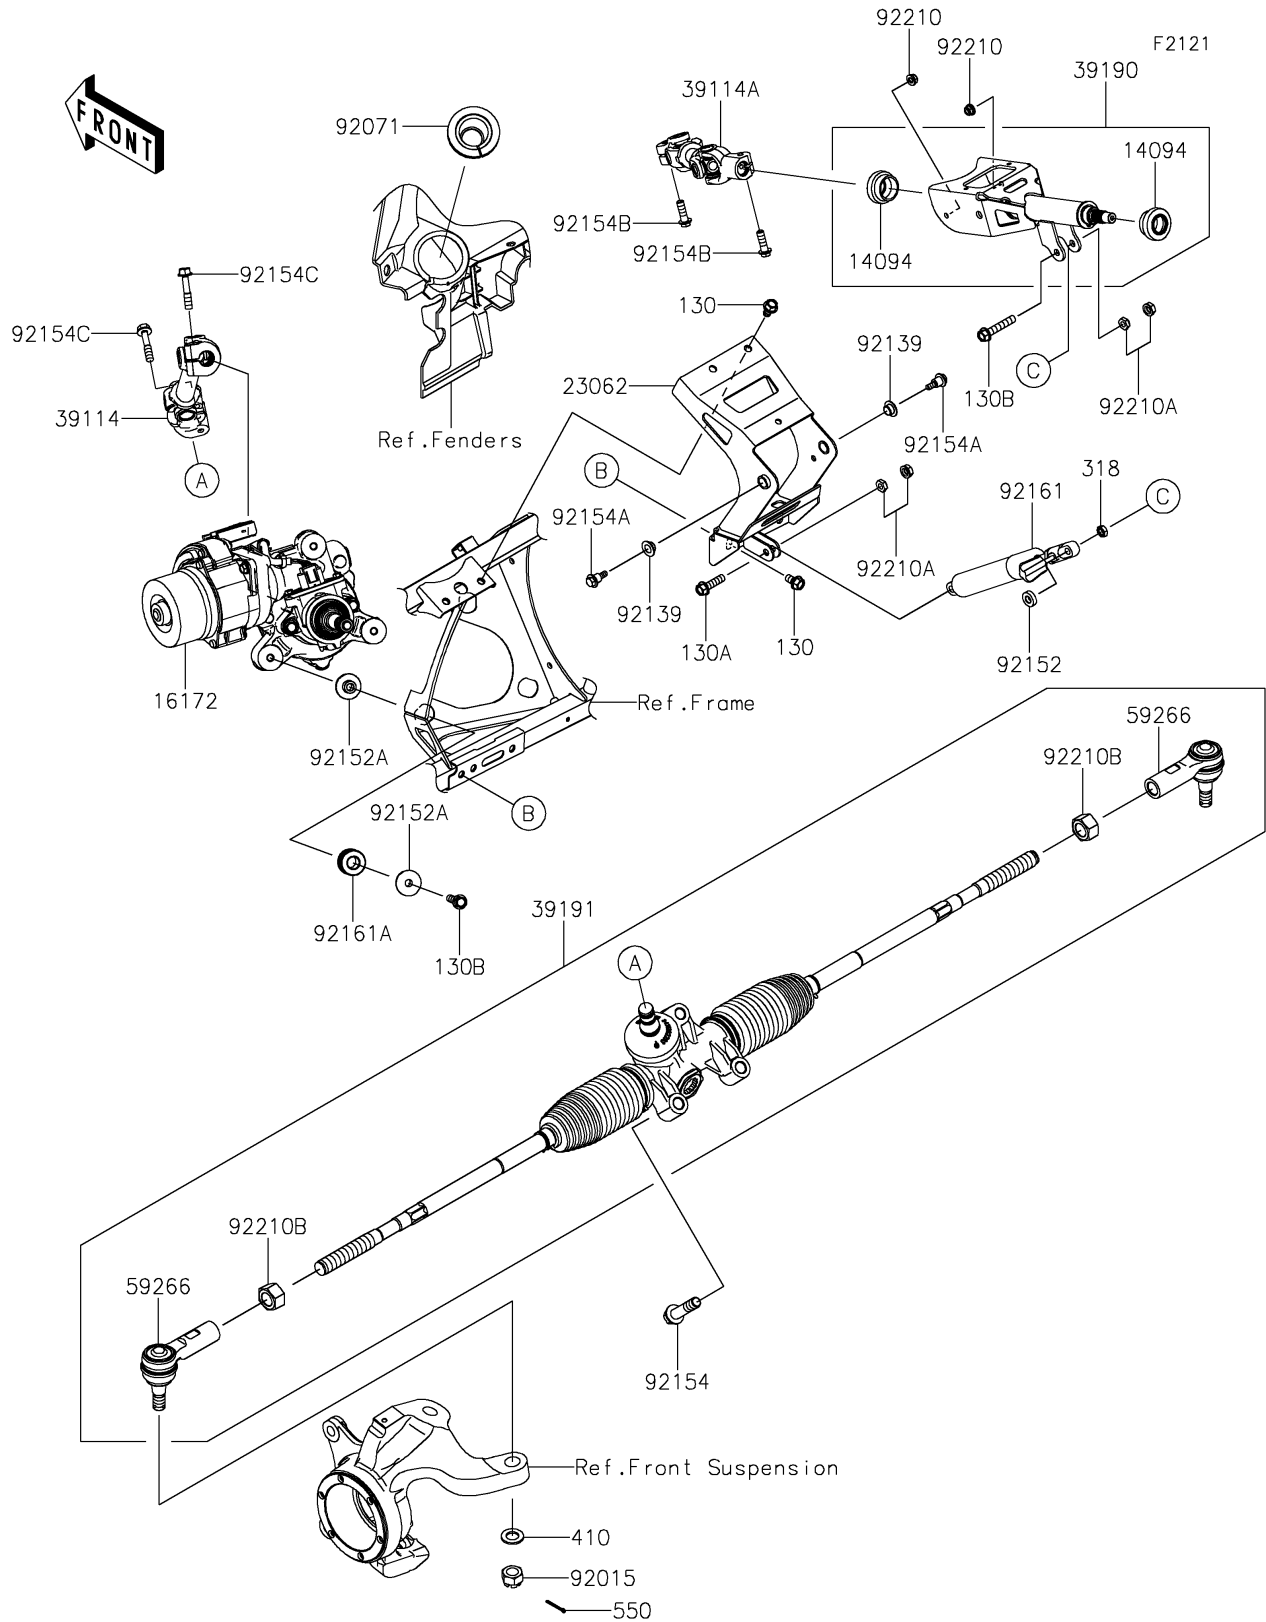

2026 Teryx4 H2

PARTS DIAGRAM

Steering Shaft

2026 Teryx4 H2

PARTS LIST

Steering Shaft

ITEM NAME	PART NUMBER	QUANTITY
COVER,STEERING SHAFT (Ref # 14094)	14094-0322	2
ACTUATOR,EPS (Ref # 16172)	16172-0578	1
BRACKET-COMP,STEERING (Ref # 23062)	23062-1553	1
SHAFT-COMP-STRG,LWR (Ref # 39114)	39114-0043	1
SHAFT-COMP-STRG,UPP (Ref # 39114A)	39114-0313	1
SHAFT-ASSY-STEERING (Ref # 39190)	39190-0028	1
GEAR-ASSY-STEERING (Ref # 39191)	39191-0304	1
JOINT-BALL (Ref # 59266)	59266-0743	2
NUT,CASTLE,14MM (Ref # 92015)	92015-1841	2
GROMMET (Ref # 92071)	92071-0825	1
BUSHING (Ref # 92139)	92139-0230	2
COLLAR,8.2X18X5 (Ref # 92152)	92152-1848	1
COLLAR,8.5X30X10.6 (Ref # 92152A)	92152-2149	6
BOLT,FLANGED,12X50 (Ref # 92154)	92154-1008	3
BOLT,6X21.5 (Ref # 92154A)	92154-1320	2
BOLT,FLANGED,8X25 (Ref # 92154B)	92154-2190	2
BOLT,FLANGED,8X40 (Ref # 92154C)	92154-7709	2
DAMPER,STEERING TILT (Ref # 92161)	92161-2186	1
DAMPER (Ref # 92161A)	92161-2187	3
NUT,LOCK,FLANGED,6MM (Ref # 92210)	92210-0303	2
NUT,HARD LOCK,8MM (Ref # 92210A)	92210-0934	2
NUT (Ref # 92210B)	92210-1903	2
BOLT-FLANGED,8X14 (Ref # 130)	130CA0814	4
BOLT-FLANGED,8X30 (Ref # 130A)	130CA0830	1
BOLT-FLANGED,8X45 (Ref # 130B)	130CA0845	4
NUT-HEX-SMALL,8MM (Ref # 318)	318BA0800	1
WASHER-PLAIN-SMALL,14MM (Ref # 410)	410AA1400	2
PIN-COTTER,3.0X25 (Ref # 550)	550AA3025	2