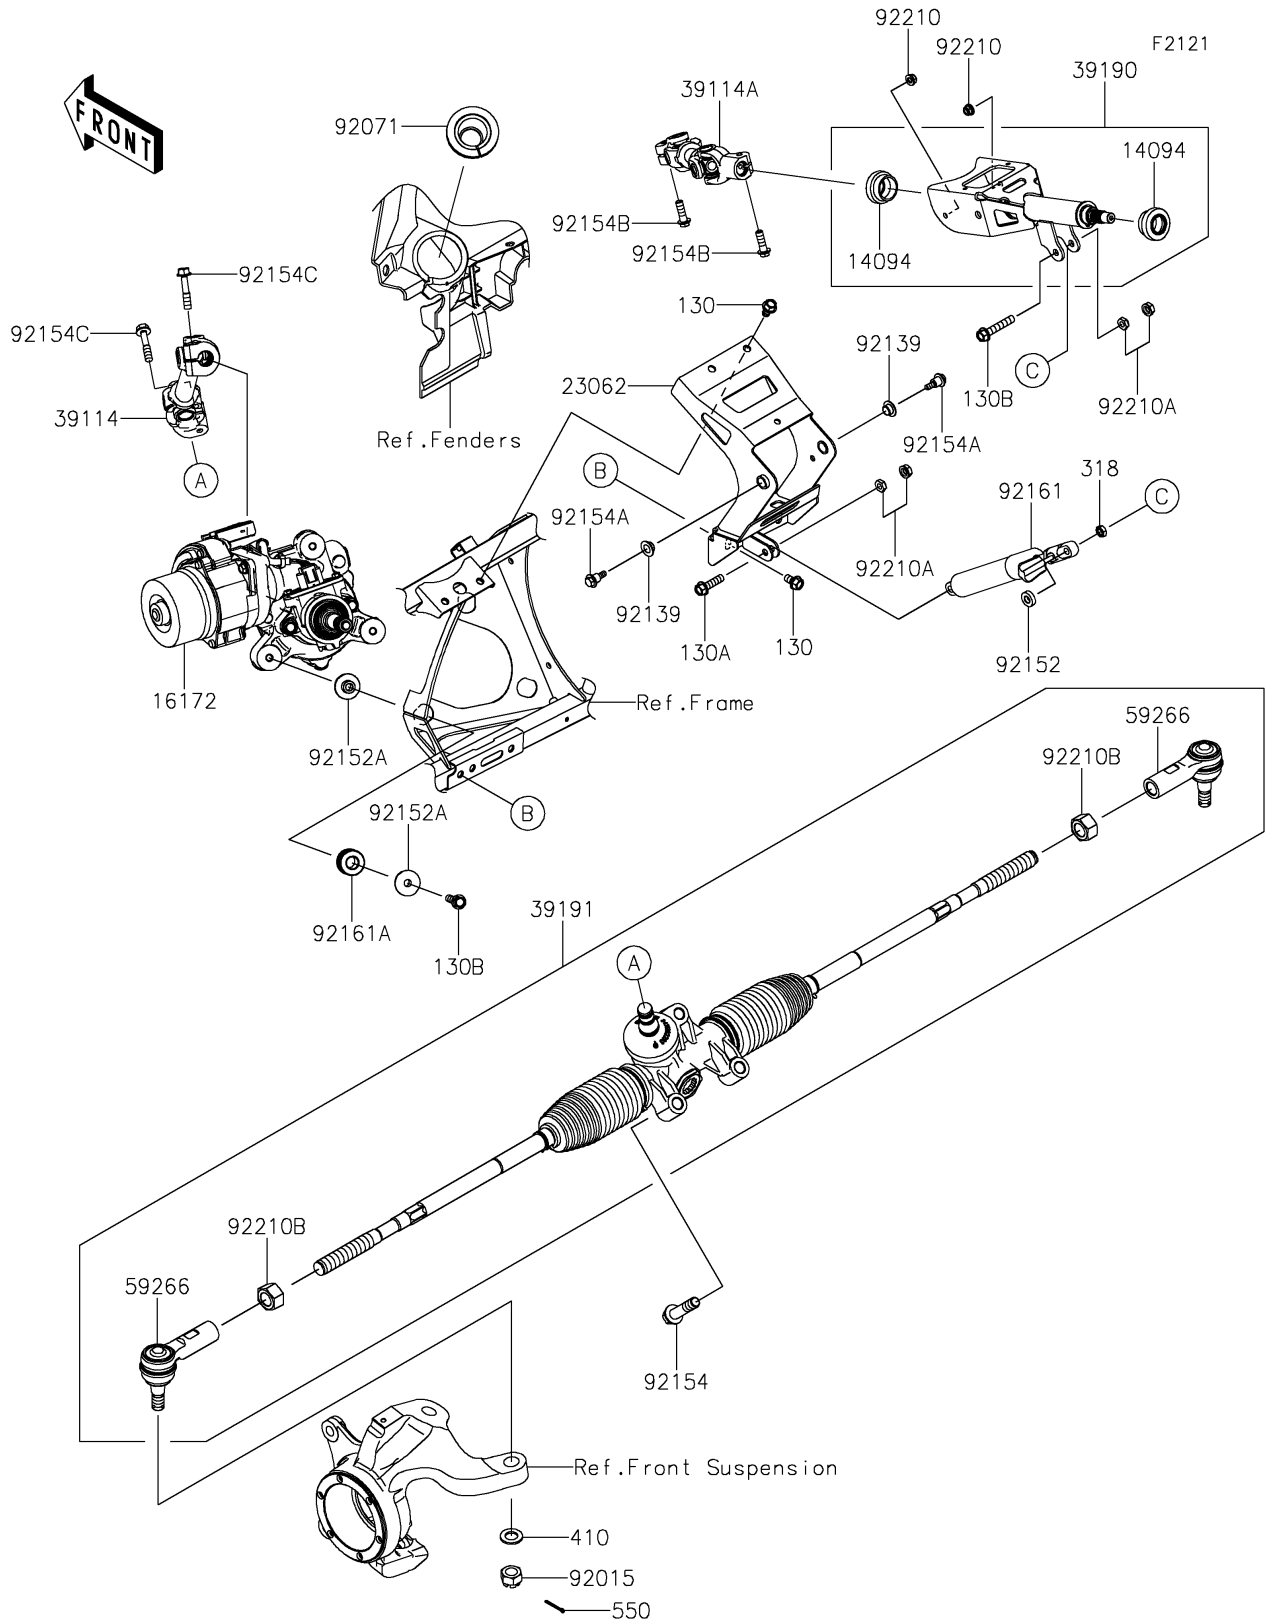

2026 TERYX® 4 H2

PARTS DIAGRAM

Steering Shaft

2026 TERYX® 4 H2

PARTS LIST

Steering Shaft

ITEM NAME	PART NUMBER	QUANTITY
COVER,STEERING SHAFT (Ref # 14094)	14094-0322	2
ACTUATOR,EPS (Ref # 16172)	16172-0578	1
BRACKET-COMP,STEERING (Ref # 23062)	23062-1553	1
SHAFT-COMP-STRG,LWR (Ref # 39114)	39114-0043	1
SHAFT-COMP-STRG,UPP (Ref # 39114A)	39114-0313	1
SHAFT-ASSY-STEERING (Ref # 39190)	39190-0028	1
GEAR-ASSY-STEERING (Ref # 39191)	39191-0304	1
JOINT-BALL (Ref # 59266)	59266-0743	2
NUT,CASTLE,14MM (Ref # 92015)	92015-1841	2
GROMMET (Ref # 92071)	92071-0825	1
BUSHING (Ref # 92139)	92139-0230	2
COLLAR,8.2X18X5 (Ref # 92152)	92152-1848	1
COLLAR,8.5X30X10.6 (Ref # 92152A)	92152-2149	6
BOLT,FLANGED,12X50 (Ref # 92154)	92154-1008	3
BOLT,6X21.5 (Ref # 92154A)	92154-1320	2
BOLT,FLANGED,8X25 (Ref # 92154B)	92154-2190	2
BOLT,FLANGED,8X40 (Ref # 92154C)	92154-7709	2
DAMPER,STEERING TILT (Ref # 92161)	92161-2186	1
DAMPER (Ref # 92161A)	92161-2187	3
NUT,LOCK,FLANGED,6MM (Ref # 92210)	92210-0303	2
NUT,HARD LOCK,8MM (Ref # 92210A)	92210-0934	2
NUT (Ref # 92210B)	92210-1903	2
BOLT-FLANGED,8X14 (Ref # 130)	130CA0814	4
BOLT-FLANGED,8X30 (Ref # 130A)	130CA0830	1
BOLT-FLANGED,8X45 (Ref # 130B)	130CA0845	4
NUT-HEX-SMALL,8MM (Ref # 318)	318BA0800	1
WASHER-PLAIN-SMALL,14MM (Ref # 410)	410AA1400	2
PIN-COTTER,3.0X25 (Ref # 550)	550AA3025	2