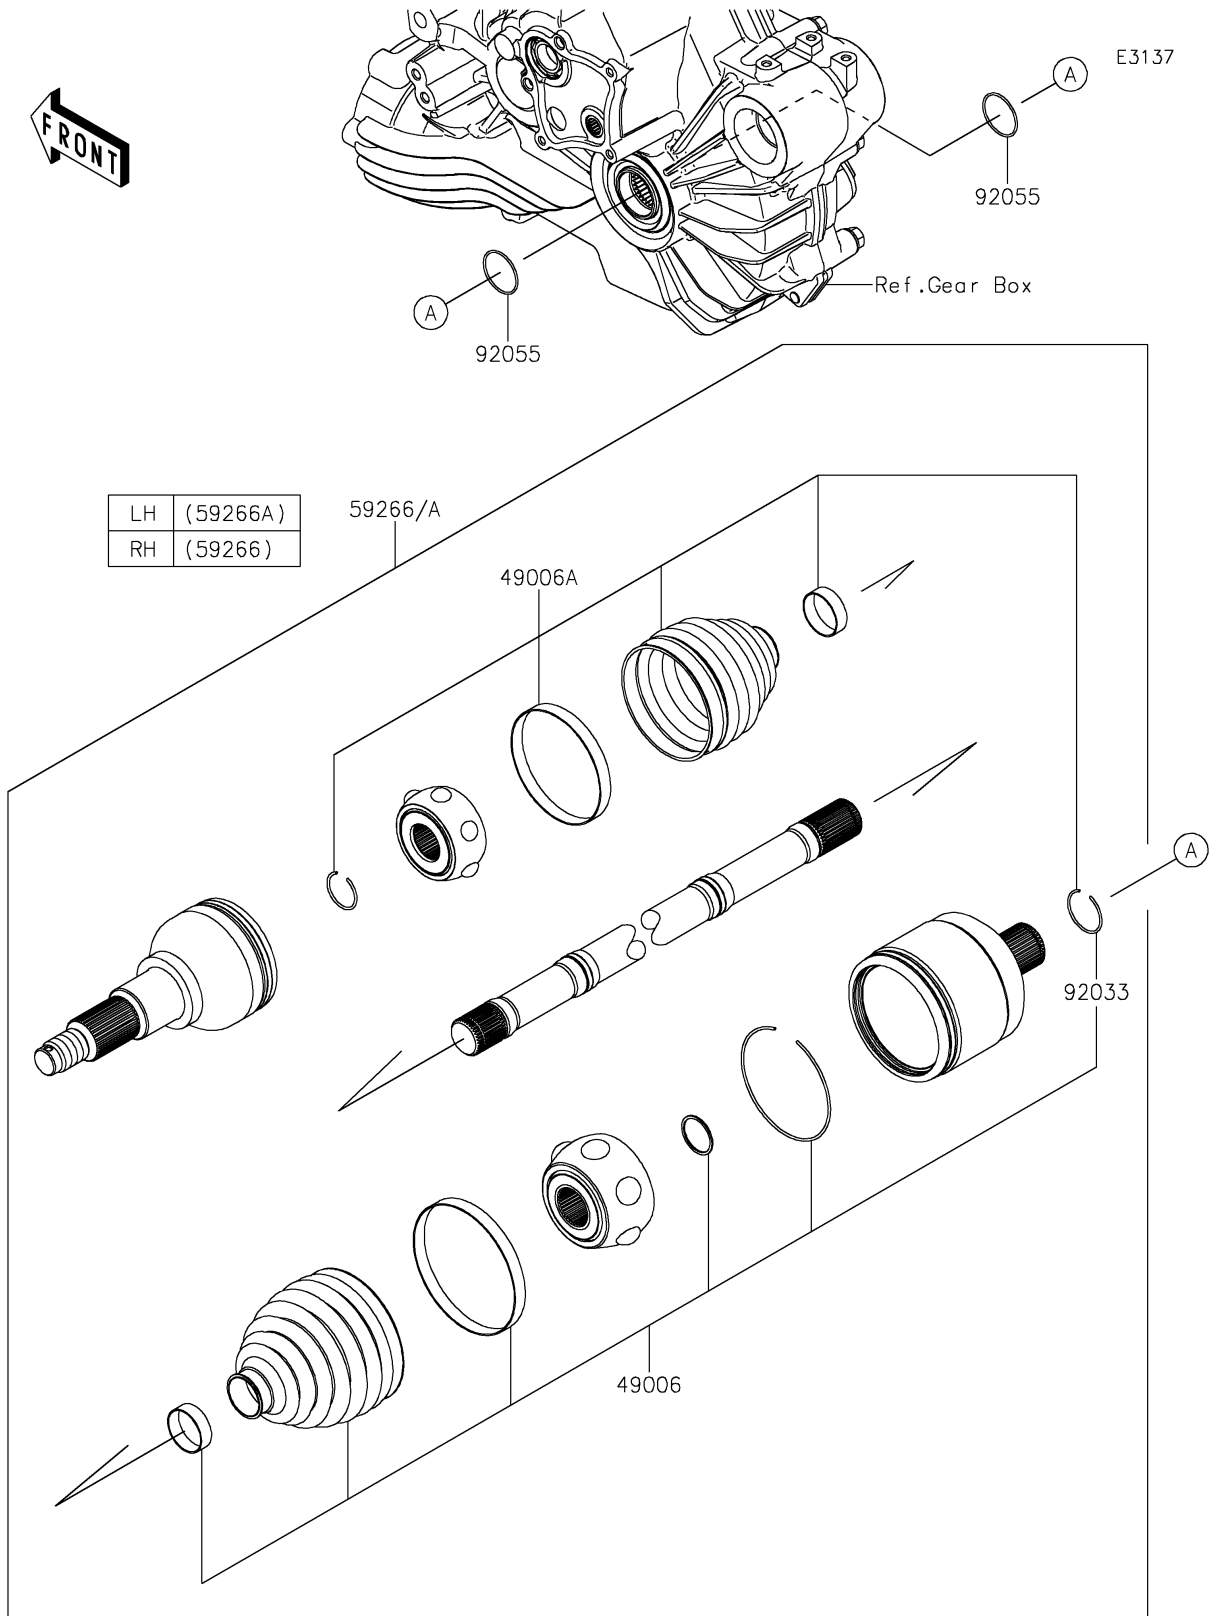

## PARTS DIAGRAM

### Drive Shaft-Rear

## PARTS LIST

### Drive Shaft-Rear

| ITEM NAME                       | PART NUMBER | QUANTITY |
|---------------------------------|-------------|----------|
| BOOT,INSIDE (Ref # 49006)       | 49006-0613  | 2        |
| BOOT,OUTSIDE (Ref # 49006A)     | 49006-0673  | 2        |
| JOINT-BALL,RR,RH (Ref # 59266)  | 59266-0796  | 1        |
| JOINT-BALL,RR,LH (Ref # 59266A) | 59266-0797  | 1        |
| RING-SNAP (Ref # 92033)         | 92033-0840  | 2        |
| RING-O,31.2X1.5 (Ref # 92055)   | 92055-1782  | 2        |