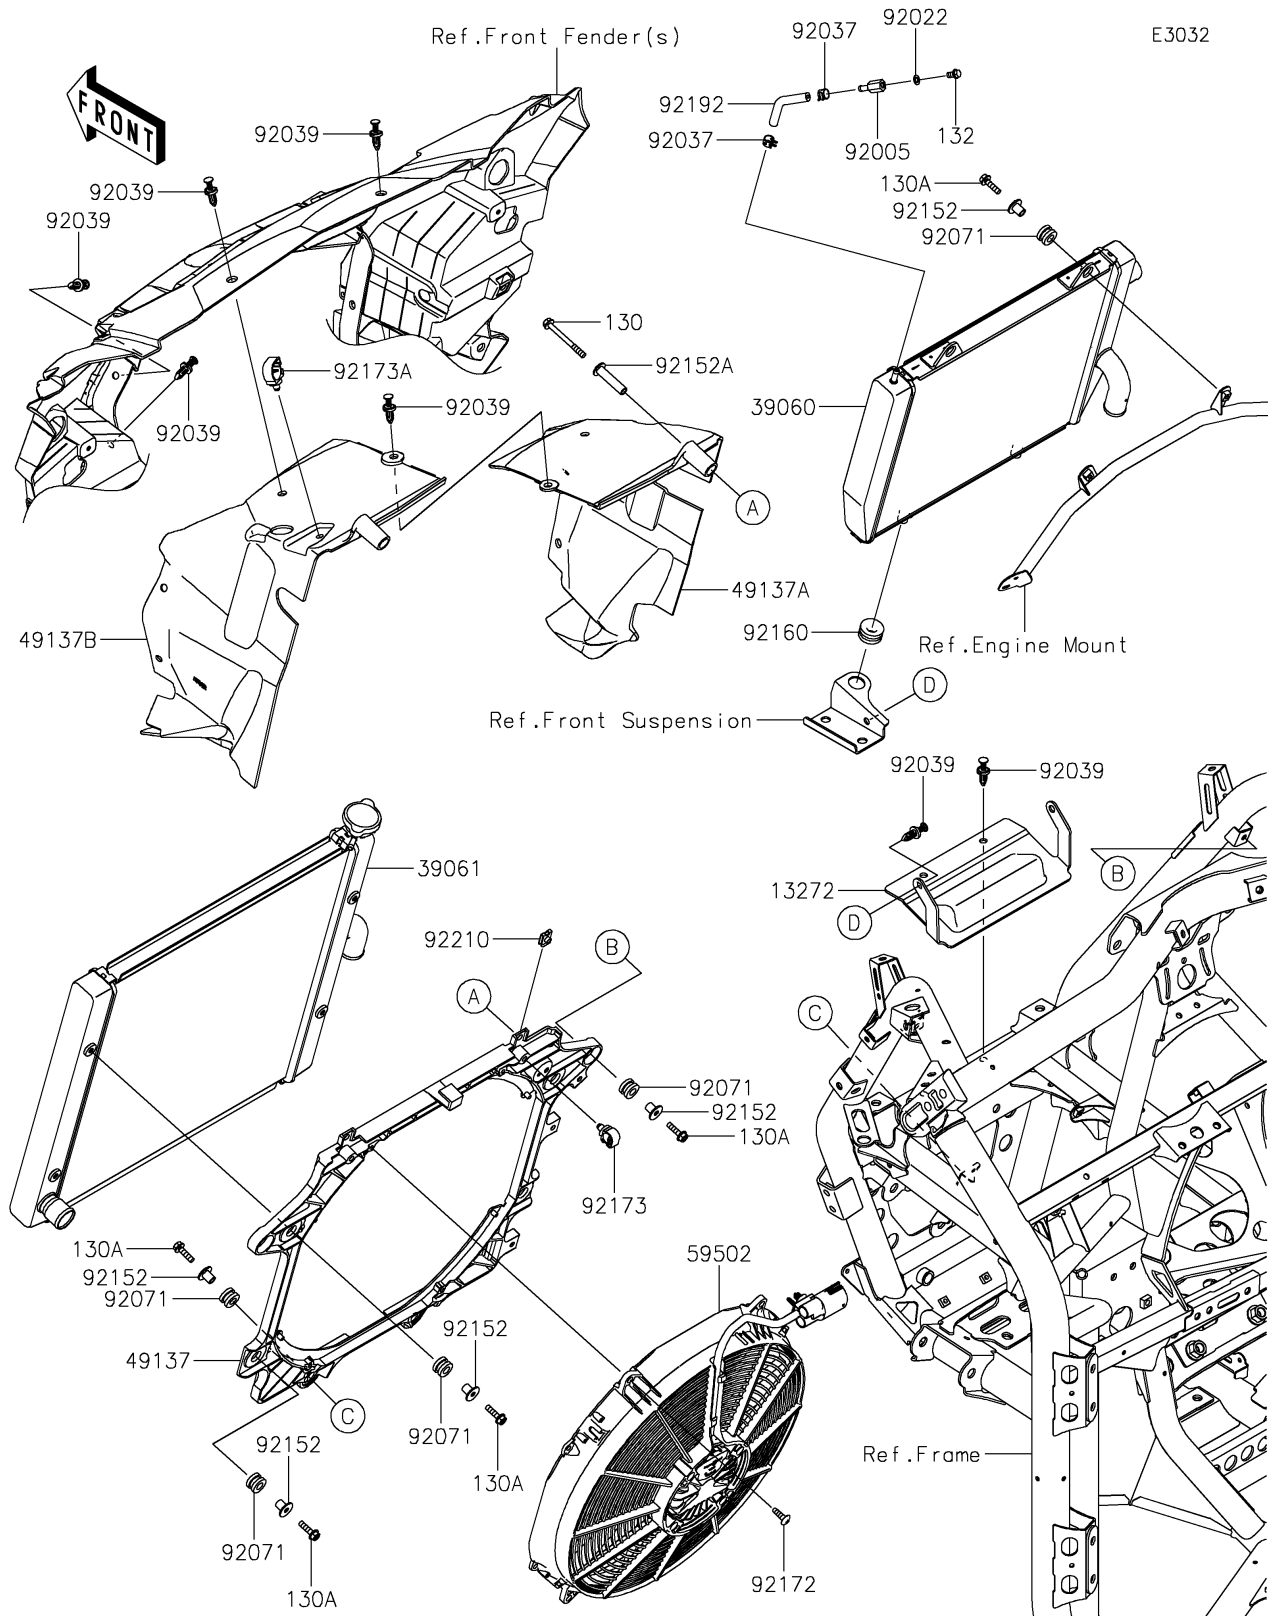

2026 Teryx4 H2

PARTS DIAGRAM

Radiator

2026 Teryx4 H2

PARTS LIST

Radiator

ITEM NAME	PART NUMBER	QUANTITY
PLATE (Ref # 13272)	13272-7317	1
RADIATOR,SUB (Ref # 39060)	39060-0785	1
RADIATOR-ASSY (Ref # 39061)	39061-0984	1
SHROUD,FAN (Ref # 49137)	49137-0003	1
SHROUD,RH (Ref # 49137A)	49137-0013	1
SHROUD,LH (Ref # 49137B)	49137-0014	1
FAN-ASSY (Ref # 59502)	59502-0657	1
FITTING (Ref # 92005)	92005-1595	1
WASHER,6.2X11X1 (Ref # 92022)	92022-304	1
CLAMP,TUBE (Ref # 92037)	92037-1505	2
RIVET (Ref # 92039)	92039-0865	11
GROMMET (Ref # 92071)	92071-0842	10
COLLAR (Ref # 92152)	92152-3851	10
COLLAR,SHROUD (Ref # 92152A)	92152-3866	2
DAMPER (Ref # 92160)	92160-1007	2
SCREW,TAPPING,6X20 (Ref # 92172)	92172-0488	4
CLAMP,12MM DIA. (Ref # 92173)	92173-0736	2
CLAMP (Ref # 92173A)	92173-0861	1
TUBE,4X10X78 (Ref # 92192)	92192-2762	1
NUT (Ref # 92210)	92210-1323	2
BOLT-FLANGED,6X60 (Ref # 130)	130BA0660	2
BOLT-FLANGED,6X22 (Ref # 130A)	130CA0622	10
BOLT-FLANGED-SMALL,6X10 (Ref # 132)	132BA0610	1