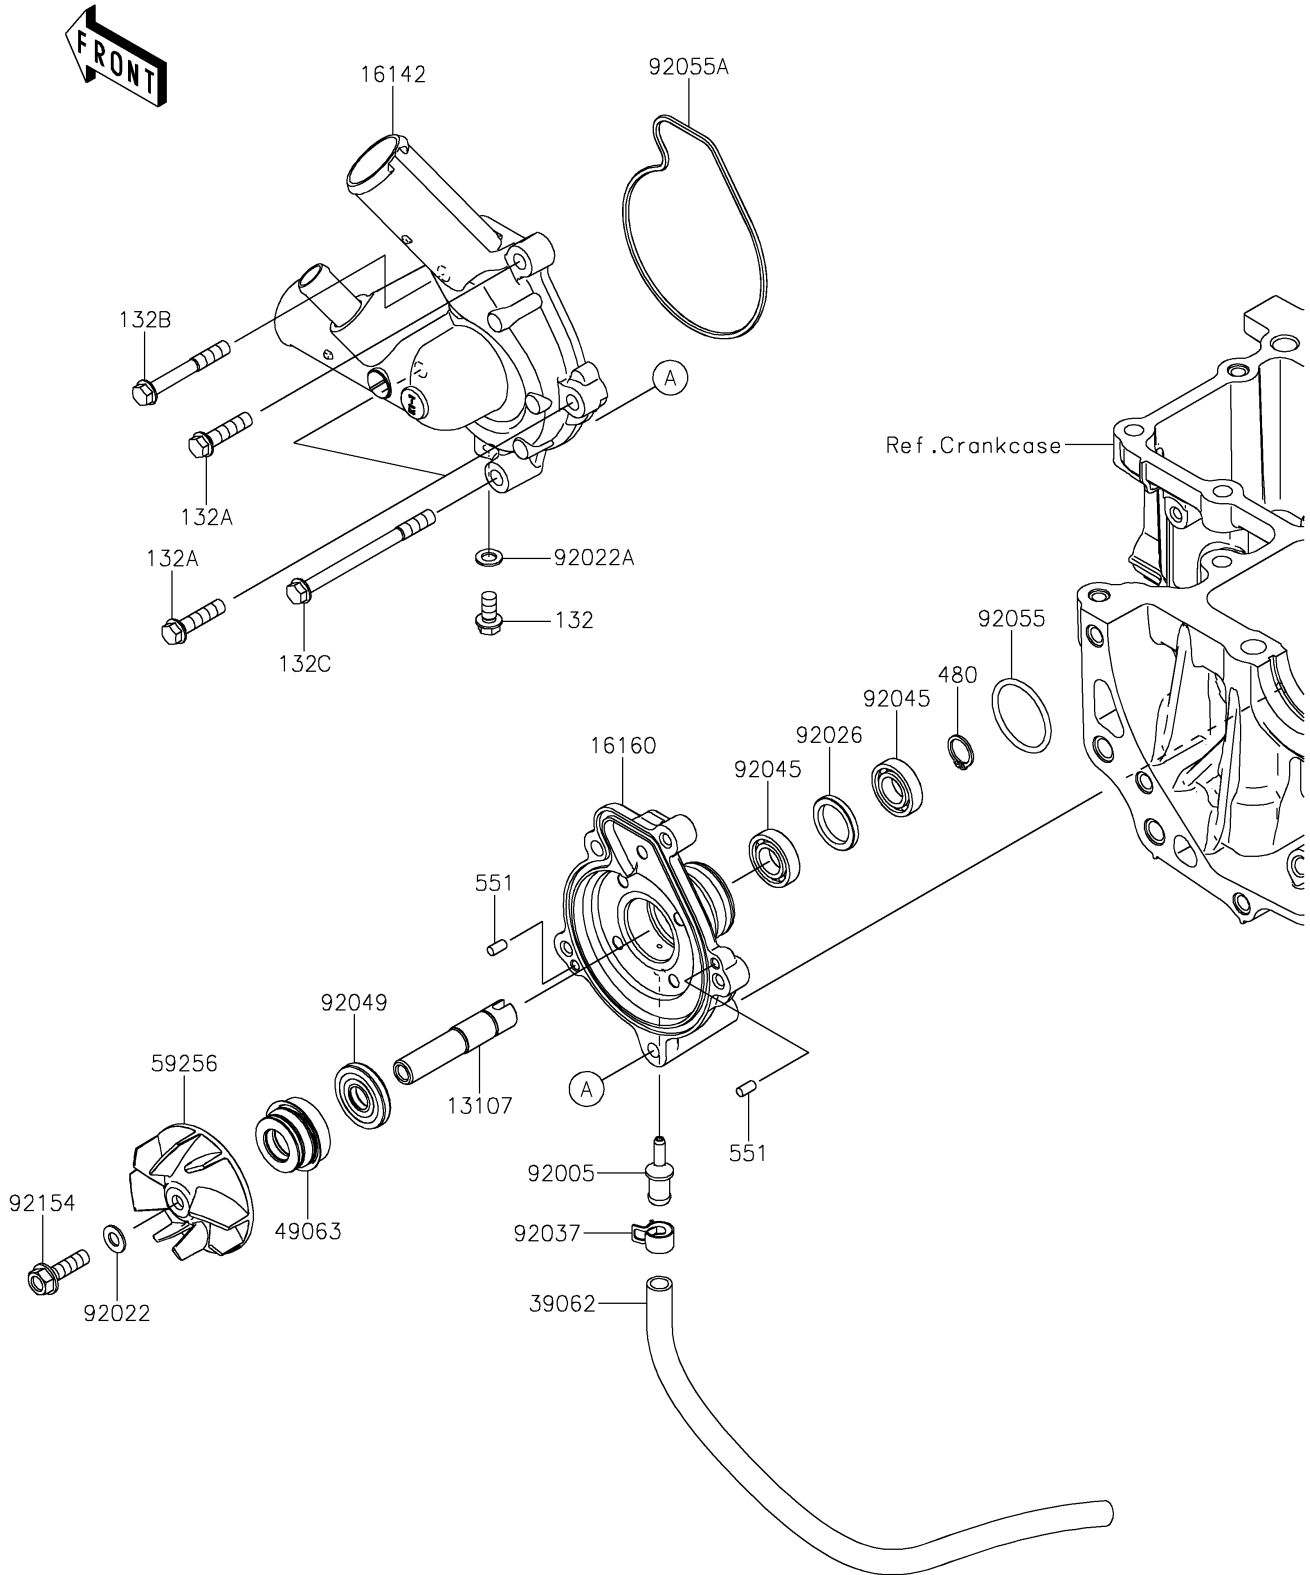

2026 Teryx4 H2

PARTS DIAGRAM

Water Pump

E3031

2026 Teryx4 H2

PARTS LIST

Water Pump

| ITEM NAME | PART NUMBER | QUANTITY |
|---|-------------|----------|
| SHAFT,WATER PUMP BODY (Ref # 13107) | 13107-0894 | 1 |
| COVER-PUMP,WATER (Ref # 16142) | 16142-0784 | 1 |
| BODY,WATER PUMP (Ref # 16160) | 16160-0865 | 1 |
| HOSE-COOLING,7.5X10.5X280 (Ref # 39062) | 39062-1949 | 1 |
| SEAL-MECHANICAL (Ref # 49063) | 49063-1055 | 1 |
| IMPELLER (Ref # 59256) | 59256-0017 | 1 |
| FITTING (Ref # 92005) | 92005-1482 | 1 |
| WASHER,6.1X12X1 (Ref # 92022) | 92022-077 | 1 |
| WASHER,6.2X11X1 (Ref # 92022A) | 92022-304 | 1 |
| SPACER (Ref # 92026) | 92026-0952 | 1 |
| CLAMP (Ref # 92037) | 92037-2113 | 1 |
| BEARING-BALL,6901 (Ref # 92045) | 92045-1246 | 2 |
| SEAL-OIL (Ref # 92049) | 92049-0798 | 1 |
| RING-O,28.7X2.4 (Ref # 92055) | 92055-0922 | 1 |
| RING-O,WATER PUMP COVER (Ref # 92055A) | 92055-1736 | 1 |
| BOLT,6X22 (Ref # 92154) | 92154-2832 | 1 |
| BOLT-FLANGED-SMALL,6X12 (Ref # 132) | 132BA0612 | 1 |
| BOLT-FLANGED-SMALL,6X25 (Ref # 132A) | 132BA0625 | 3 |
| BOLT-FLANGED-SMALL,6X45 (Ref # 132B) | 132BA0645 | 1 |
| BOLT-FLANGED-SMALL,6X75 (Ref # 132C) | 132BB0675 | 1 |
| CIRCLIP-TYPE-C,12MM (Ref # 480) | 480J1200 | 1 |
| PIN-DOWEL,4X8 (Ref # 551) | 551A0408 | 2 |