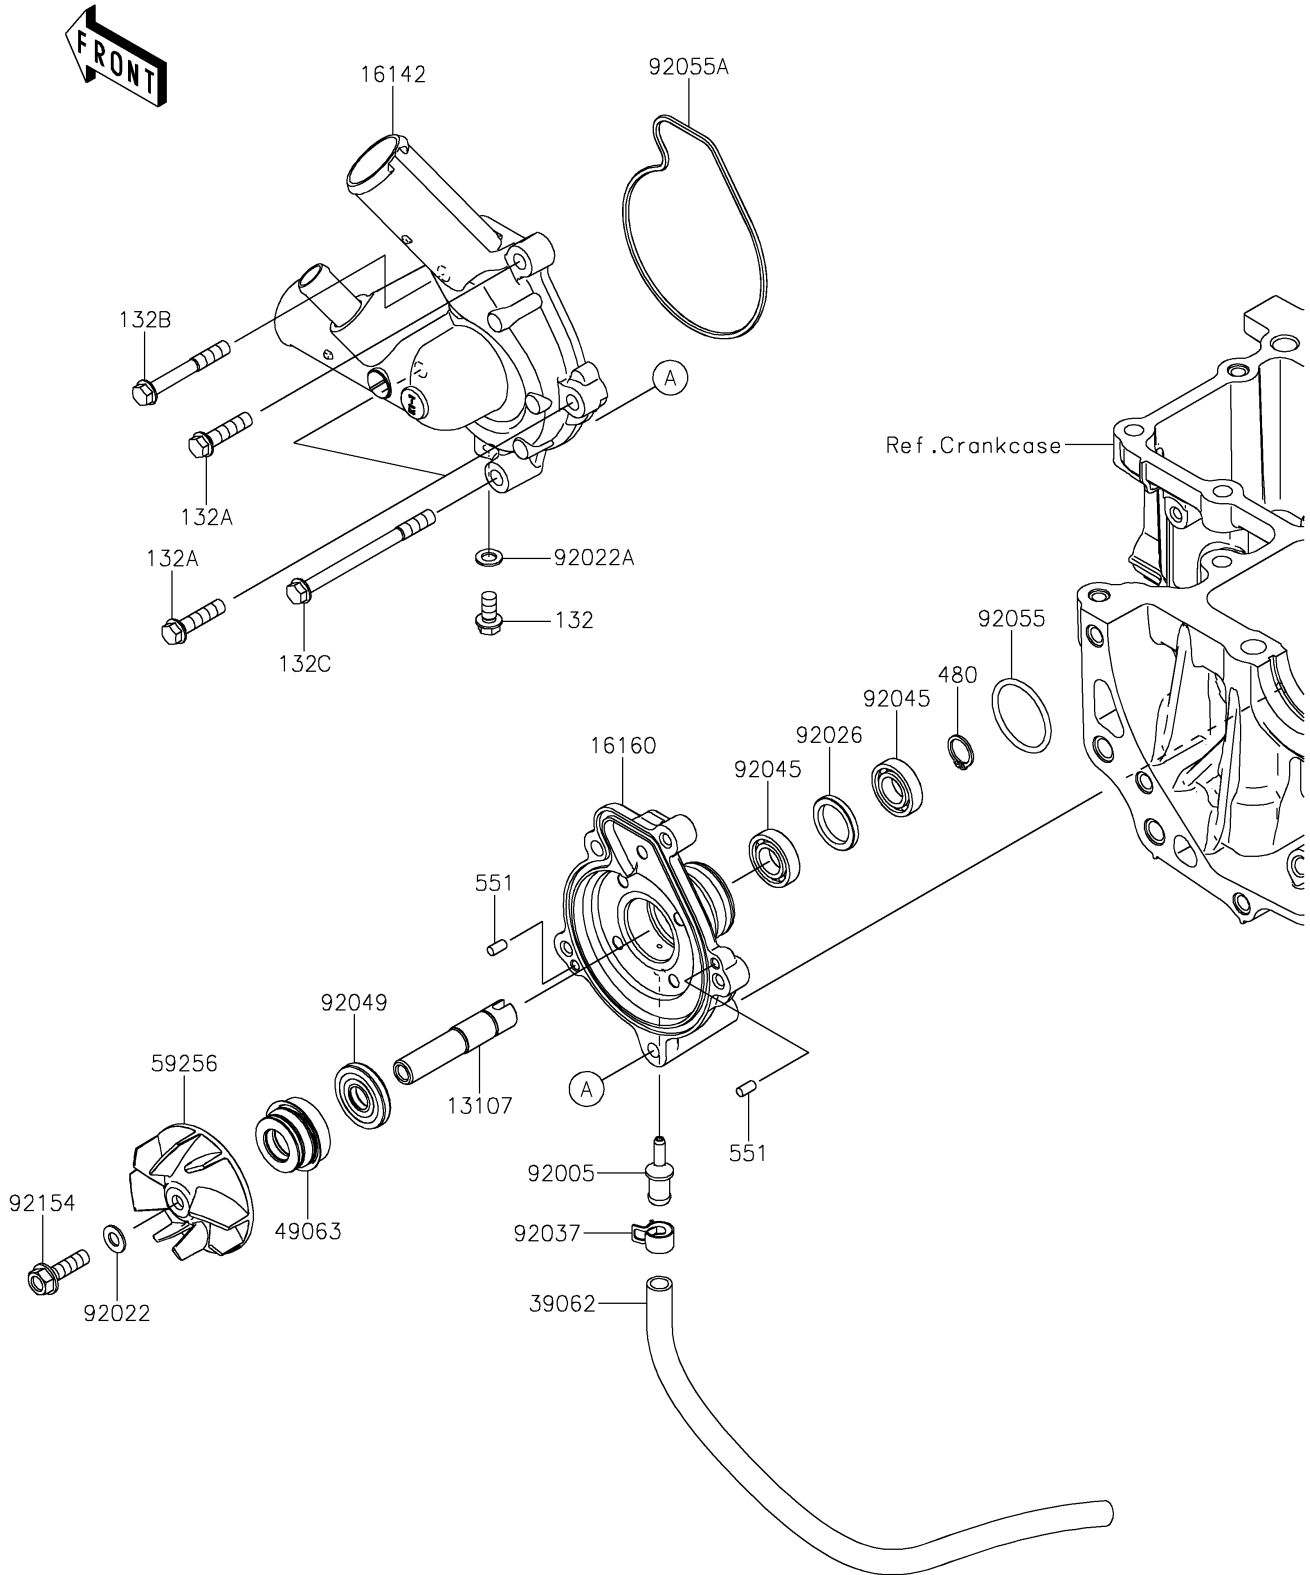

2026 TERYX® 4 H2

PARTS DIAGRAM

Water Pump

E3031

2026 TERYX® 4 H2

PARTS LIST

Water Pump

ITEM NAME	PART NUMBER	QUANTITY
SHAFT,WATER PUMP BODY (Ref # 13107)	13107-0894	1
COVER-PUMP,WATER (Ref # 16142)	16142-0784	1
BODY,WATER PUMP (Ref # 16160)	16160-0865	1
HOSE-COOLING,7.5X10.5X280 (Ref # 39062)	39062-1949	1
SEAL-MECHANICAL (Ref # 49063)	49063-1055	1
IMPELLER (Ref # 59256)	59256-0017	1
FITTING (Ref # 92005)	92005-1482	1
WASHER,6.1X12X1 (Ref # 92022)	92022-077	1
WASHER,6.2X11X1 (Ref # 92022A)	92022-304	1
SPACER (Ref # 92026)	92026-0952	1
CLAMP (Ref # 92037)	92037-2113	1
BEARING-BALL,6901 (Ref # 92045)	92045-1246	2
SEAL-OIL (Ref # 92049)	92049-0798	1
RING-O,28.7X2.4 (Ref # 92055)	92055-0922	1
RING-O,WATER PUMP COVER (Ref # 92055A)	92055-1736	1
BOLT,6X22 (Ref # 92154)	92154-2832	1
BOLT-FLANGED-SMALL,6X12 (Ref # 132)	132BA0612	1
BOLT-FLANGED-SMALL,6X25 (Ref # 132A)	132BA0625	3
BOLT-FLANGED-SMALL,6X45 (Ref # 132B)	132BA0645	1
BOLT-FLANGED-SMALL,6X75 (Ref # 132C)	132BB0675	1
CIRCLIP-TYPE-C,12MM (Ref # 480)	480J1200	1
PIN-DOWEL,4X8 (Ref # 551)	551A0408	2