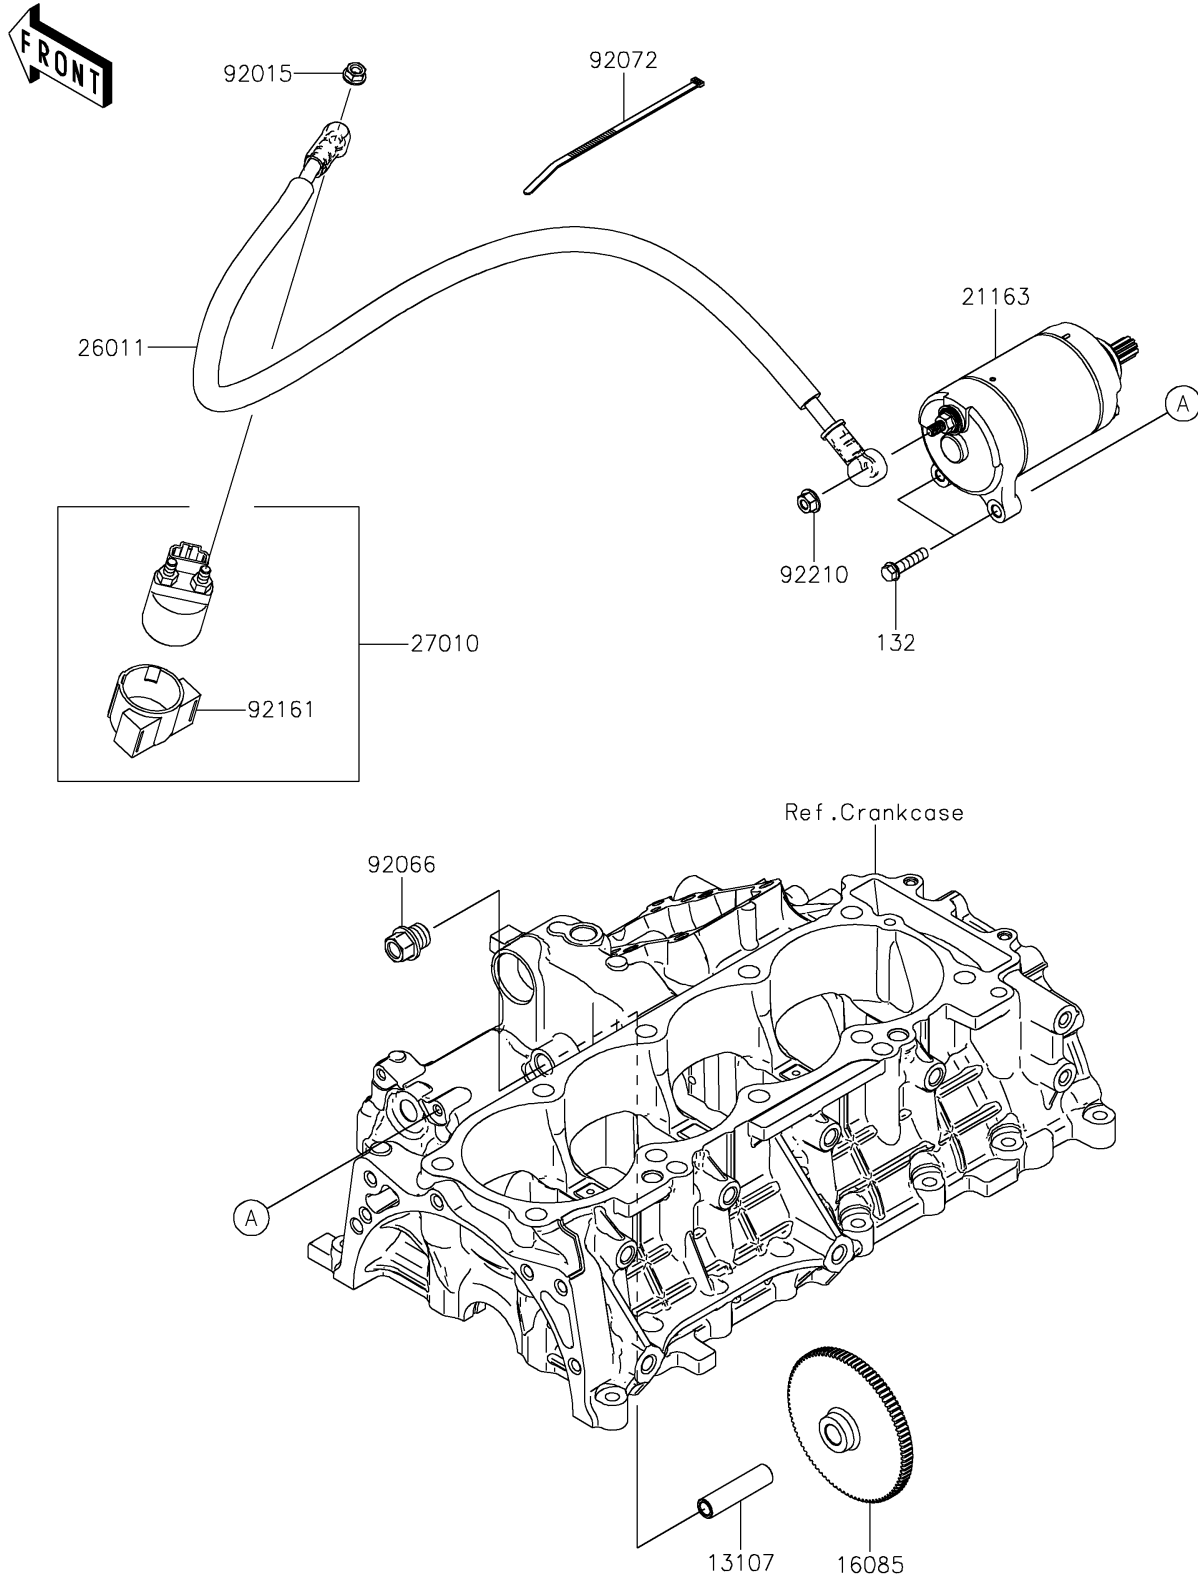

2026 Teryx4 H2

PARTS DIAGRAM

Starter Motor

E1840

2026 Teryx4 H2

PARTS LIST

Starter Motor

Kawasaki

Let the Good Times Roll®

ITEM NAME	PART NUMBER	QUANTITY
SHAFT,LIMITER GEAR (Ref # 13107)	13107-0973	1
GEAR,LIMITER (Ref # 16085)	16085-0731	1
STARTER-ELECTRIC (Ref # 21163)	21163-0806	1
WIRE-LEAD (Ref # 26011)	26011-2486	1
SWITCH,MAGNETIC (Ref # 27010)	27010-0766	1
NUT,FLANGED,6MM (Ref # 92015)	92015-1367	1
PLUG (Ref # 92066)	92066-0998	1
BAND,L=202 (Ref # 92072)	92072-1195	3
DAMPER,MAGNETIC SWITCH (Ref # 92161)	92161-1722	1
NUT,6MM (Ref # 92210)	92210-0188	1
BOLT-FLANGED-SMALL,6X25 (Ref # 132)	132BA0625	2