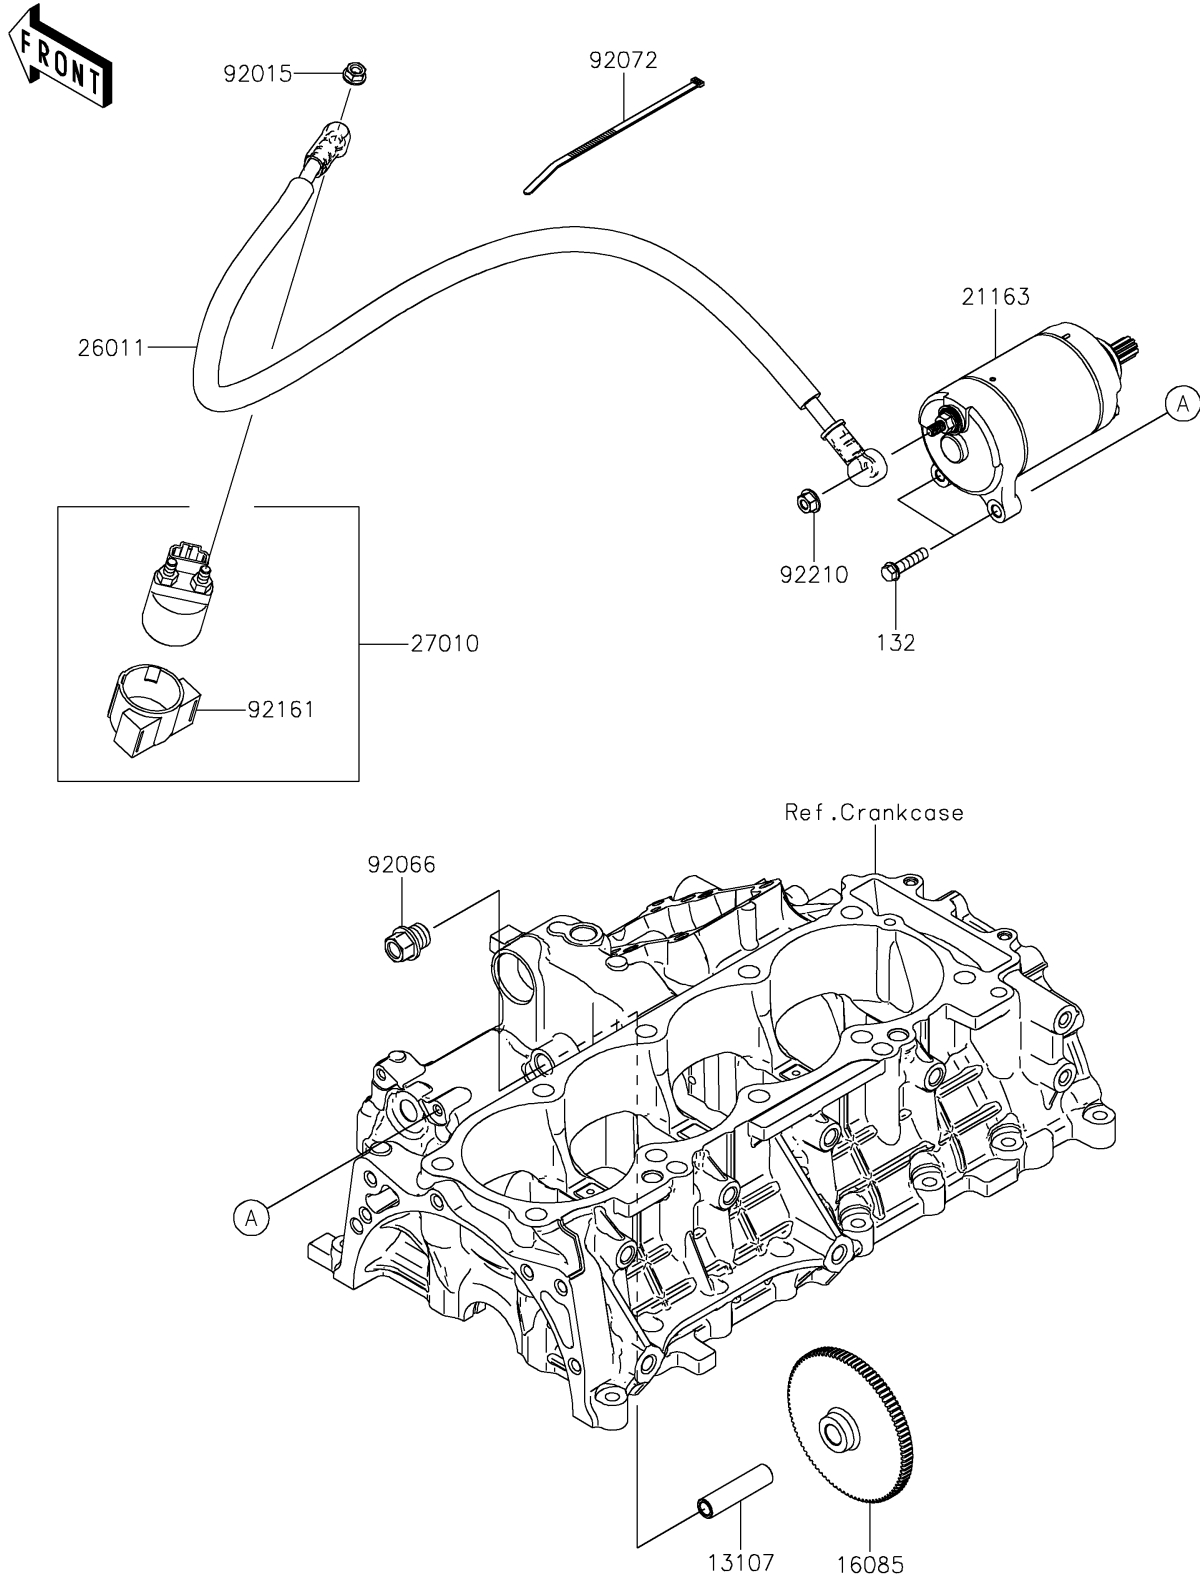

2026 TERYX® 4 H2

PARTS DIAGRAM

Starter Motor

E1840

2026 TERYX® 4 H2

PARTS LIST

Starter Motor

ITEM NAME	PART NUMBER	QUANTITY
SHAFT,LIMITER GEAR (Ref # 13107)	13107-0973	1
GEAR,LIMITER (Ref # 16085)	16085-0731	1
STARTER-ELECTRIC (Ref # 21163)	21163-0806	1
WIRE-LEAD (Ref # 26011)	26011-2486	1
SWITCH,MAGNETIC (Ref # 27010)	27010-0766	1
NUT,FLANGED,6MM (Ref # 92015)	92015-1367	1
PLUG (Ref # 92066)	92066-0998	1
BAND,L=202 (Ref # 92072)	92072-1195	3
DAMPER,MAGNETIC SWITCH (Ref # 92161)	92161-1722	1
NUT,6MM (Ref # 92210)	92210-0188	1
BOLT-FLANGED-SMALL,6X25 (Ref # 132)	132BA0625	2