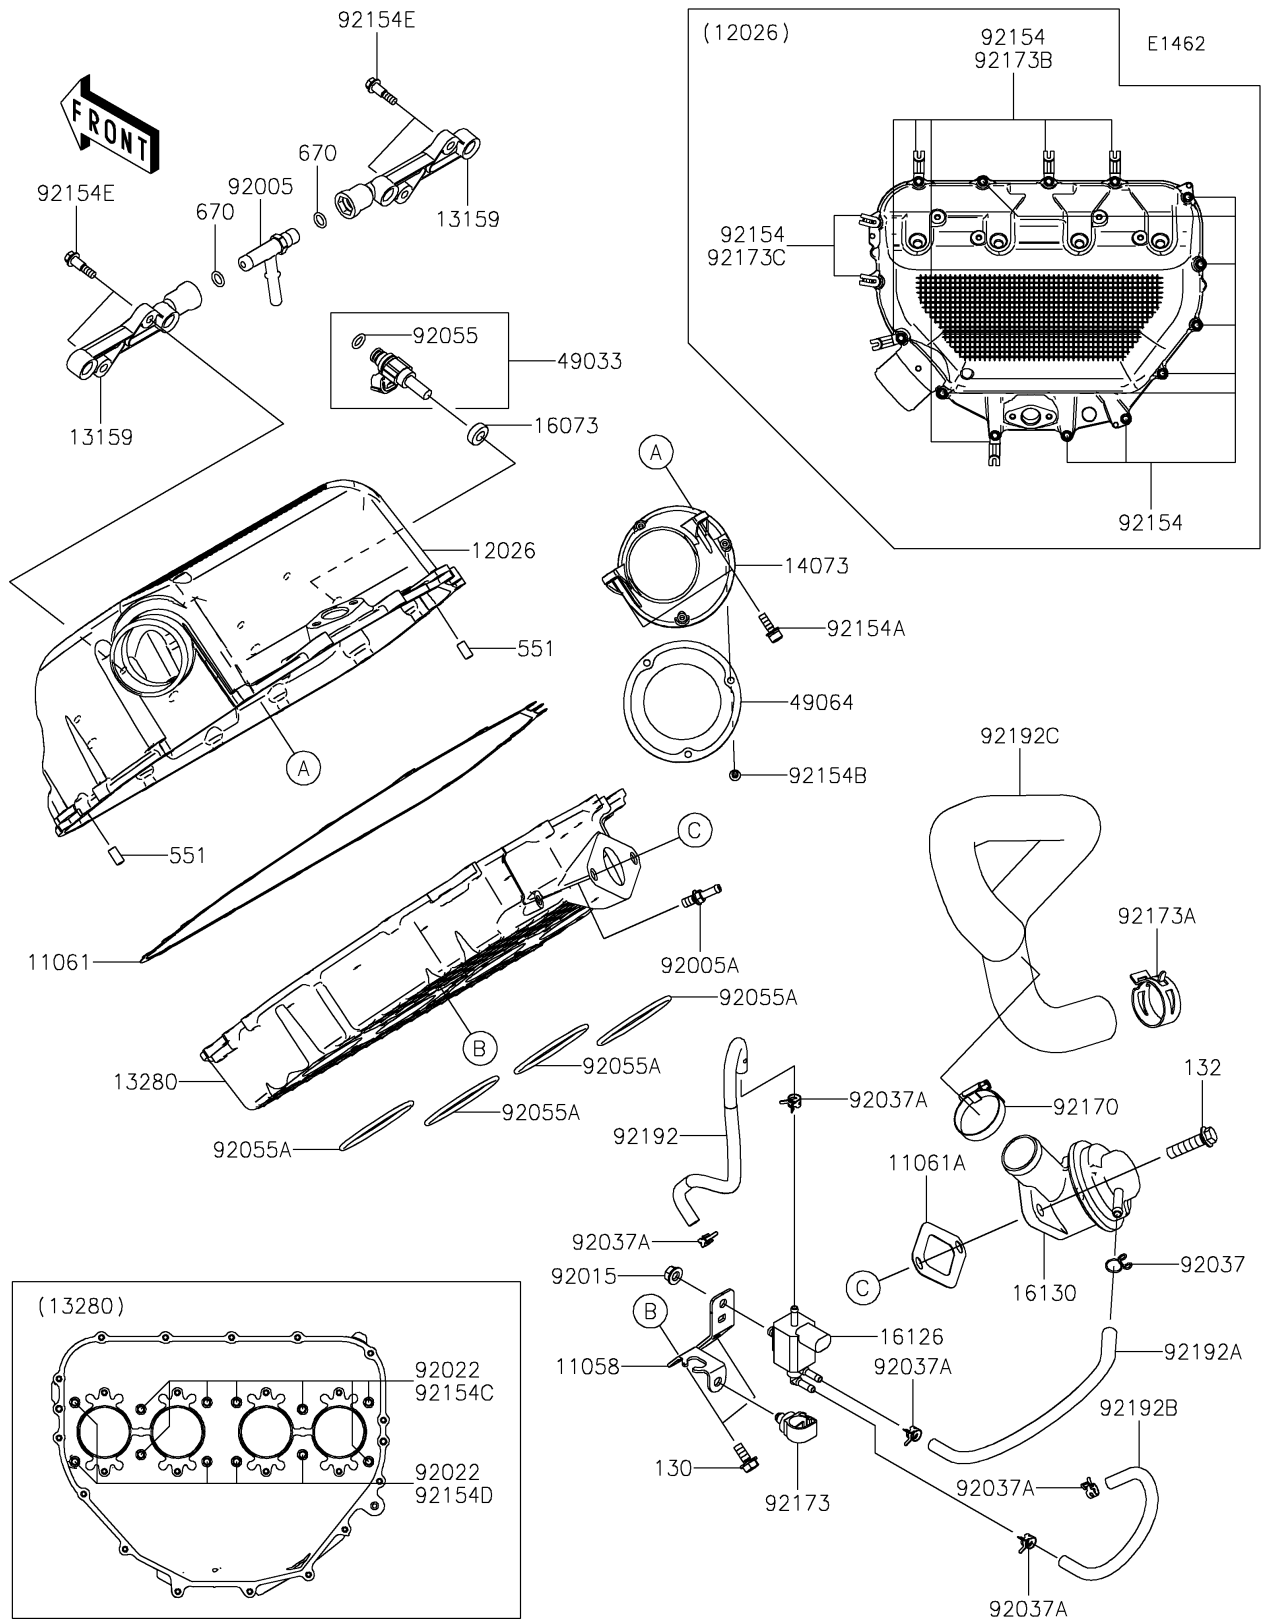

2026 Teryx4 H2

PARTS DIAGRAM

Air Chamber