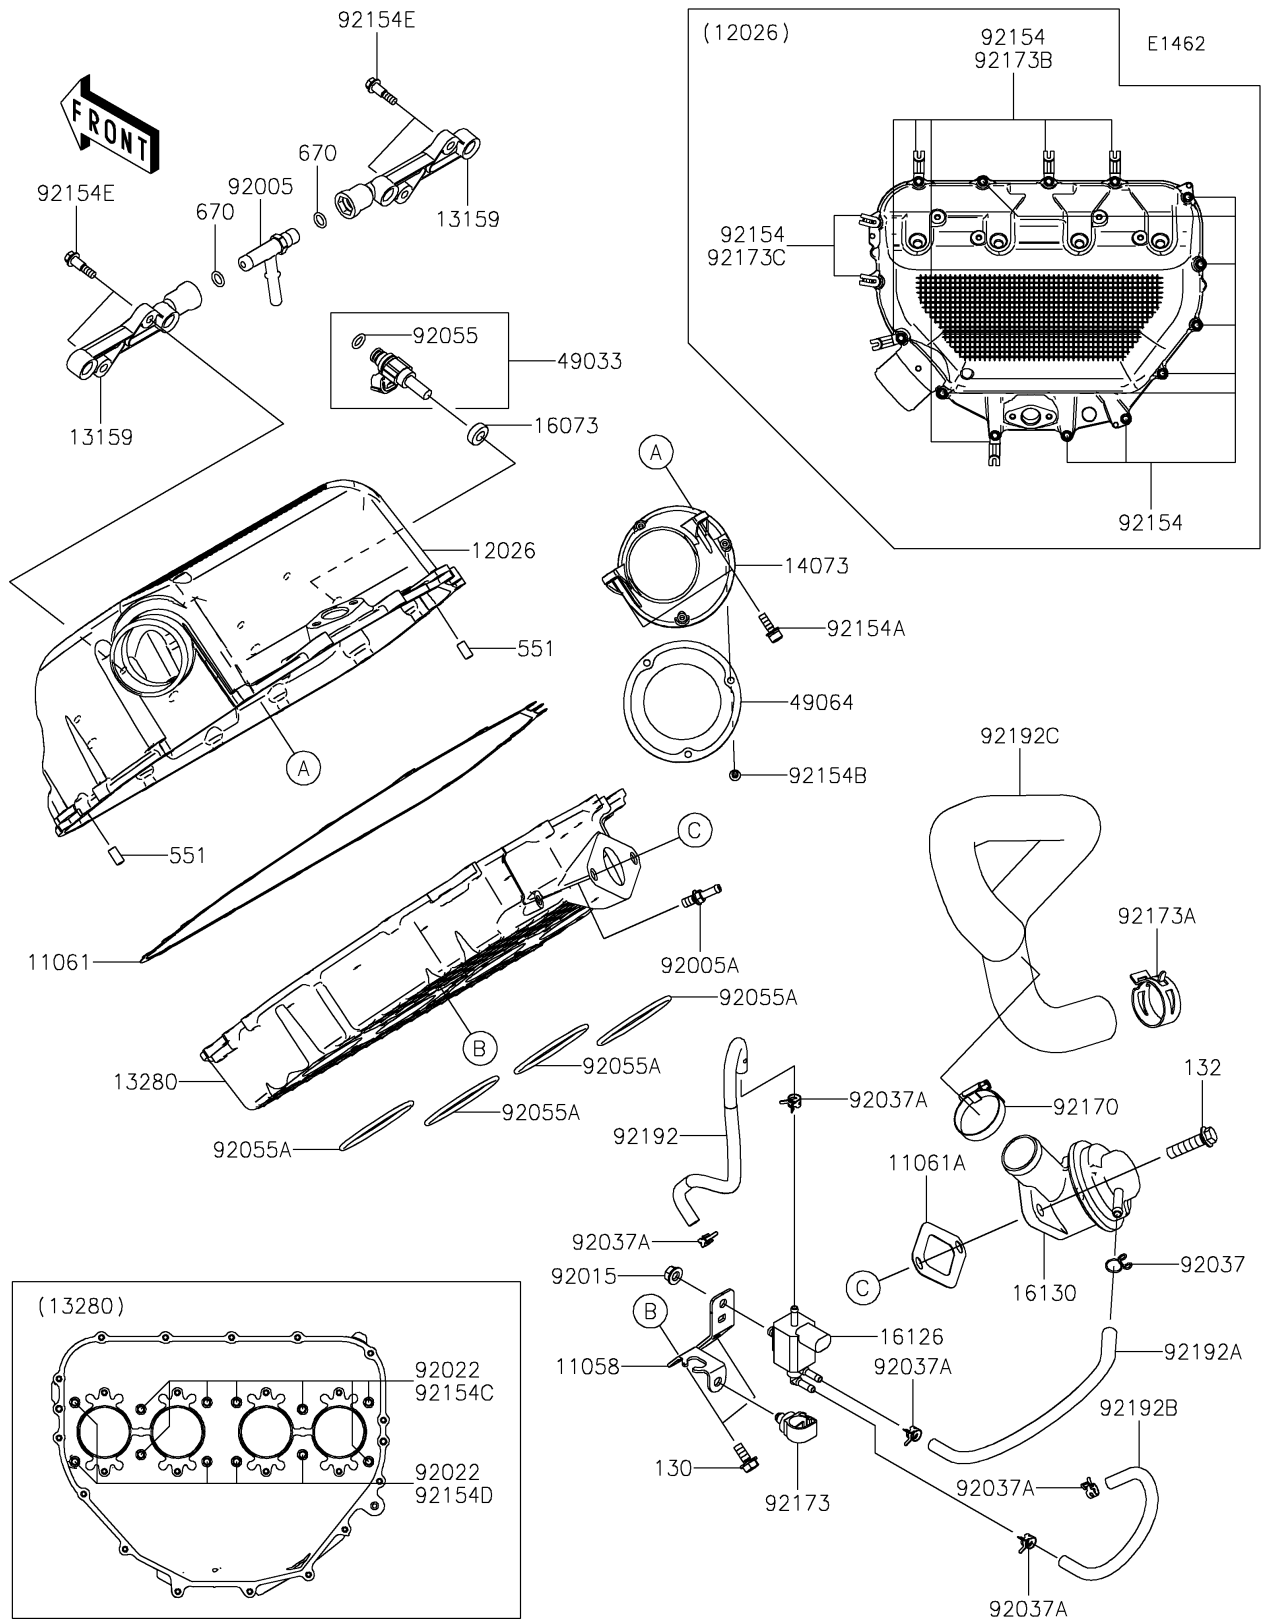

2026 TERYX® 4 H2

PARTS DIAGRAM

Air Chamber

2026 TERYX® 4 H2

PARTS LIST

Air Chamber

ITEM NAME	PART NUMBER	QUANTITY
BRACKET (Ref # 11058)	11058-1955	1
GASKET,CHAMBER (Ref # 11061)	11061-0949	1
GASKET,BLOWOFF VALVE (Ref # 11061A)	11061-0950	1
CHAMBER,INTAKE (Ref # 12026)	12026-0028	1
CONNECTOR (Ref # 13159)	13159-0016	2
HOLDER,INTAKE CHAMBER (Ref # 13280)	13280-1398	1
DUCT,DIFFUSER (Ref # 14073)	14073-1964	1
INSULATOR (Ref # 16073)	16073-0129	4
VALVE,SOLENOID (Ref # 16126)	16126-0751	1
VALVE-ASSY-RELIEF (Ref # 16130)	16130-0019	1
NOZZLE-INJECTION (Ref # 49033)	49033-0565	4
FILTER-AIR (Ref # 49064)	49064-0007	1
FITTING (Ref # 92005)	92005-0125	1
FITTING (Ref # 92005A)	92005-0826	1
NUT,FLANGED,6MM (Ref # 92015)	92015-1367	1
WASHER,5.5X10.5X0.8 (Ref # 92022)	92022-037	12
CLAMP,TUBE (Ref # 92037)	92037-147	1
CLAMP,7.8MM (Ref # 92037A)	92037-2116	5
RING-O,INJECTION NOZZLE (Ref # 92055)	92055-0124	4
RING-O (Ref # 92055A)	92055-1764	4
BOLT,SOCKET,5X18 (Ref # 92154)	92154-1450	15
BOLT,SOCKET,5X16 (Ref # 92154A)	92154-1568	2
BOLT,TORX,4X10 (Ref # 92154B)	92154-1790	3
BOLT,FLANGED,5X14 (Ref # 92154C)	92154-3884	7
BOLT,FLANGED,5X95 (Ref # 92154D)	92154-3886	5
BOLT,SHOULDER,5X20 (Ref # 92154E)	92154-3971	4
CLAMP (Ref # 92170)	92170-1036	1
CLAMP,12MM DIA. (Ref # 92173)	92173-0736	1
CLAMP,35.5MM (Ref # 92173A)	92173-1432	1

2026 TERYX® 4 H2

PARTS LIST

Air Chamber

ITEM NAME	PART NUMBER	QUANTITY
CLAMP (Ref # 92173B)	92173-2305	5
CLAMP (Ref # 92173C)	92173-2307	2
TUBE,SOLENOID-THROTTLE (Ref # 92192)	92192-2775	1
TUBE,SOLENOID-ABV (Ref # 92192A)	92192-2776	1
TUBE,SOLENOID-CHAMBER (Ref # 92192B)	92192-2777	1
TUBE,ABV-FITTING (Ref # 92192C)	92192-2778	1
BOLT-FLANGED,6X14 (Ref # 130)	130BA0614	2
BOLT-FLANGED-SMALL,8X30 (Ref # 132)	132BC0830	2
PIN-DOWEL,6X12 (Ref # 551)	551A0612	2
O RING,8MM (Ref # 670)	670E1508	2