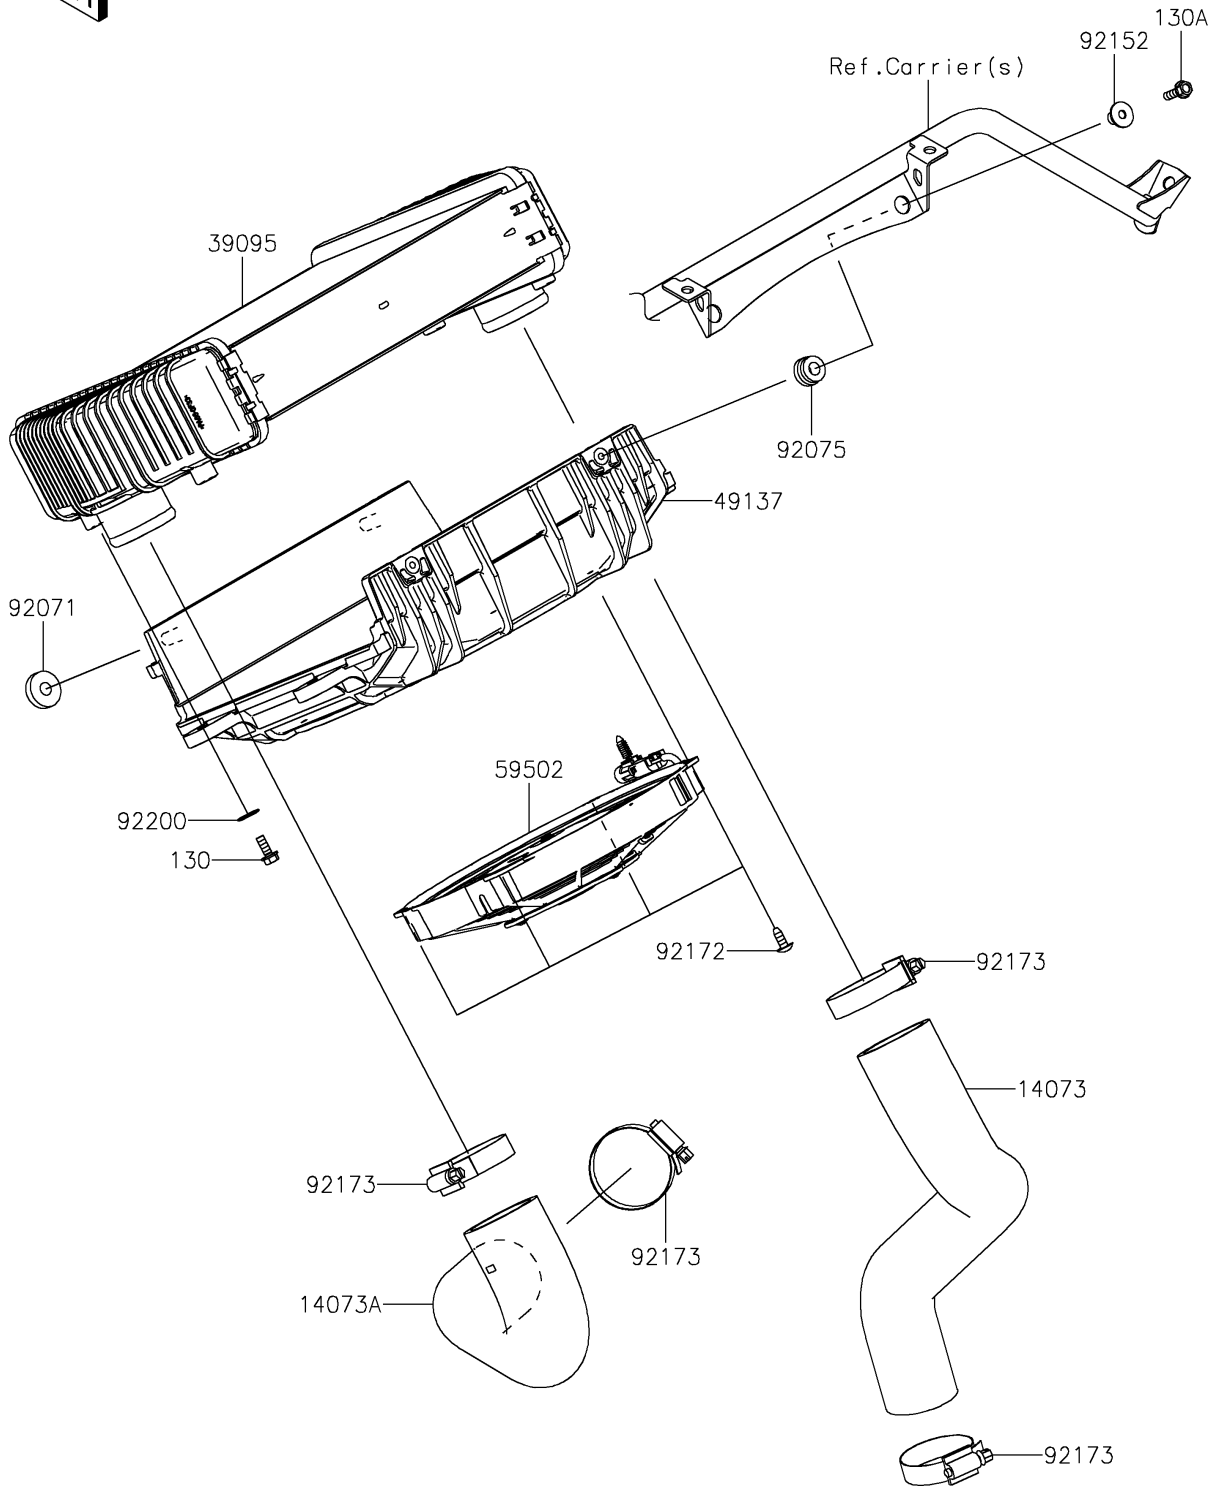

2026 Teryx4 H2

PARTS DIAGRAM

Inter Cooler

E1461