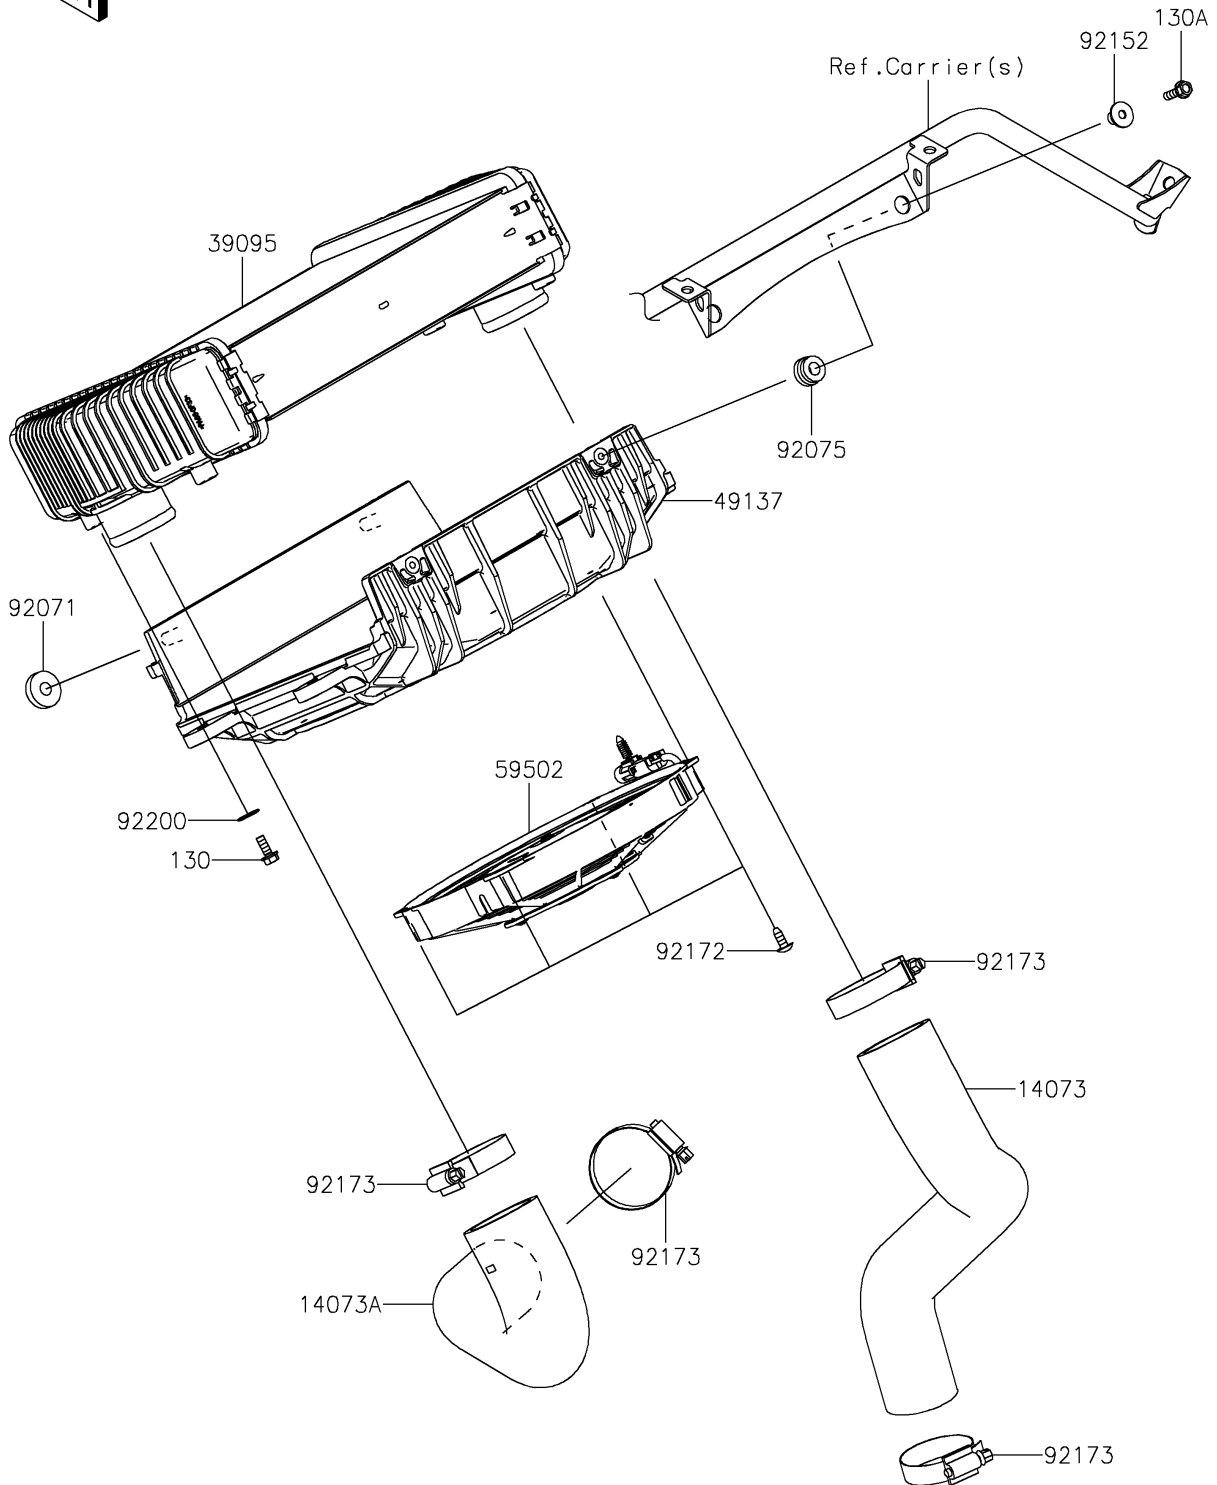

2026 TERYX® 4 H2

PARTS DIAGRAM

Inter Cooler

E1461