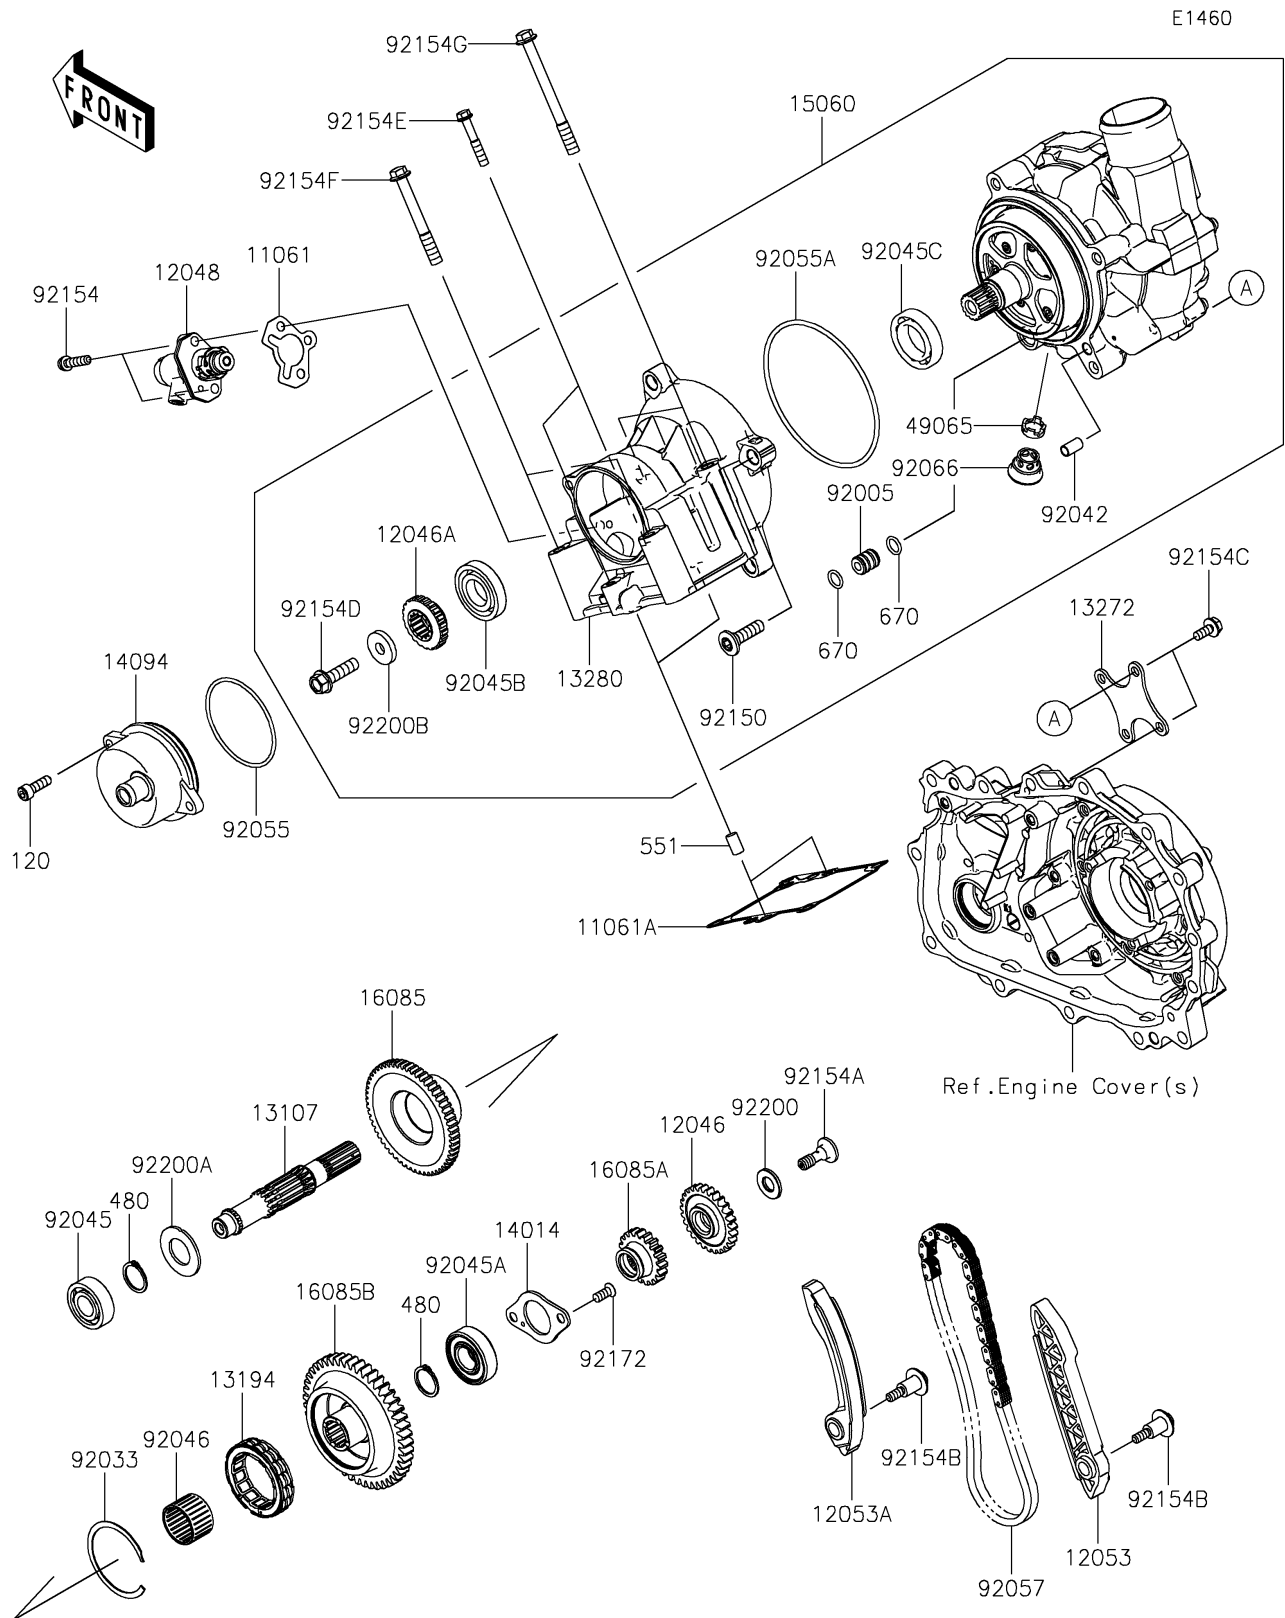

2026 TERYX® 4 H2

PARTS DIAGRAM

Super Charger