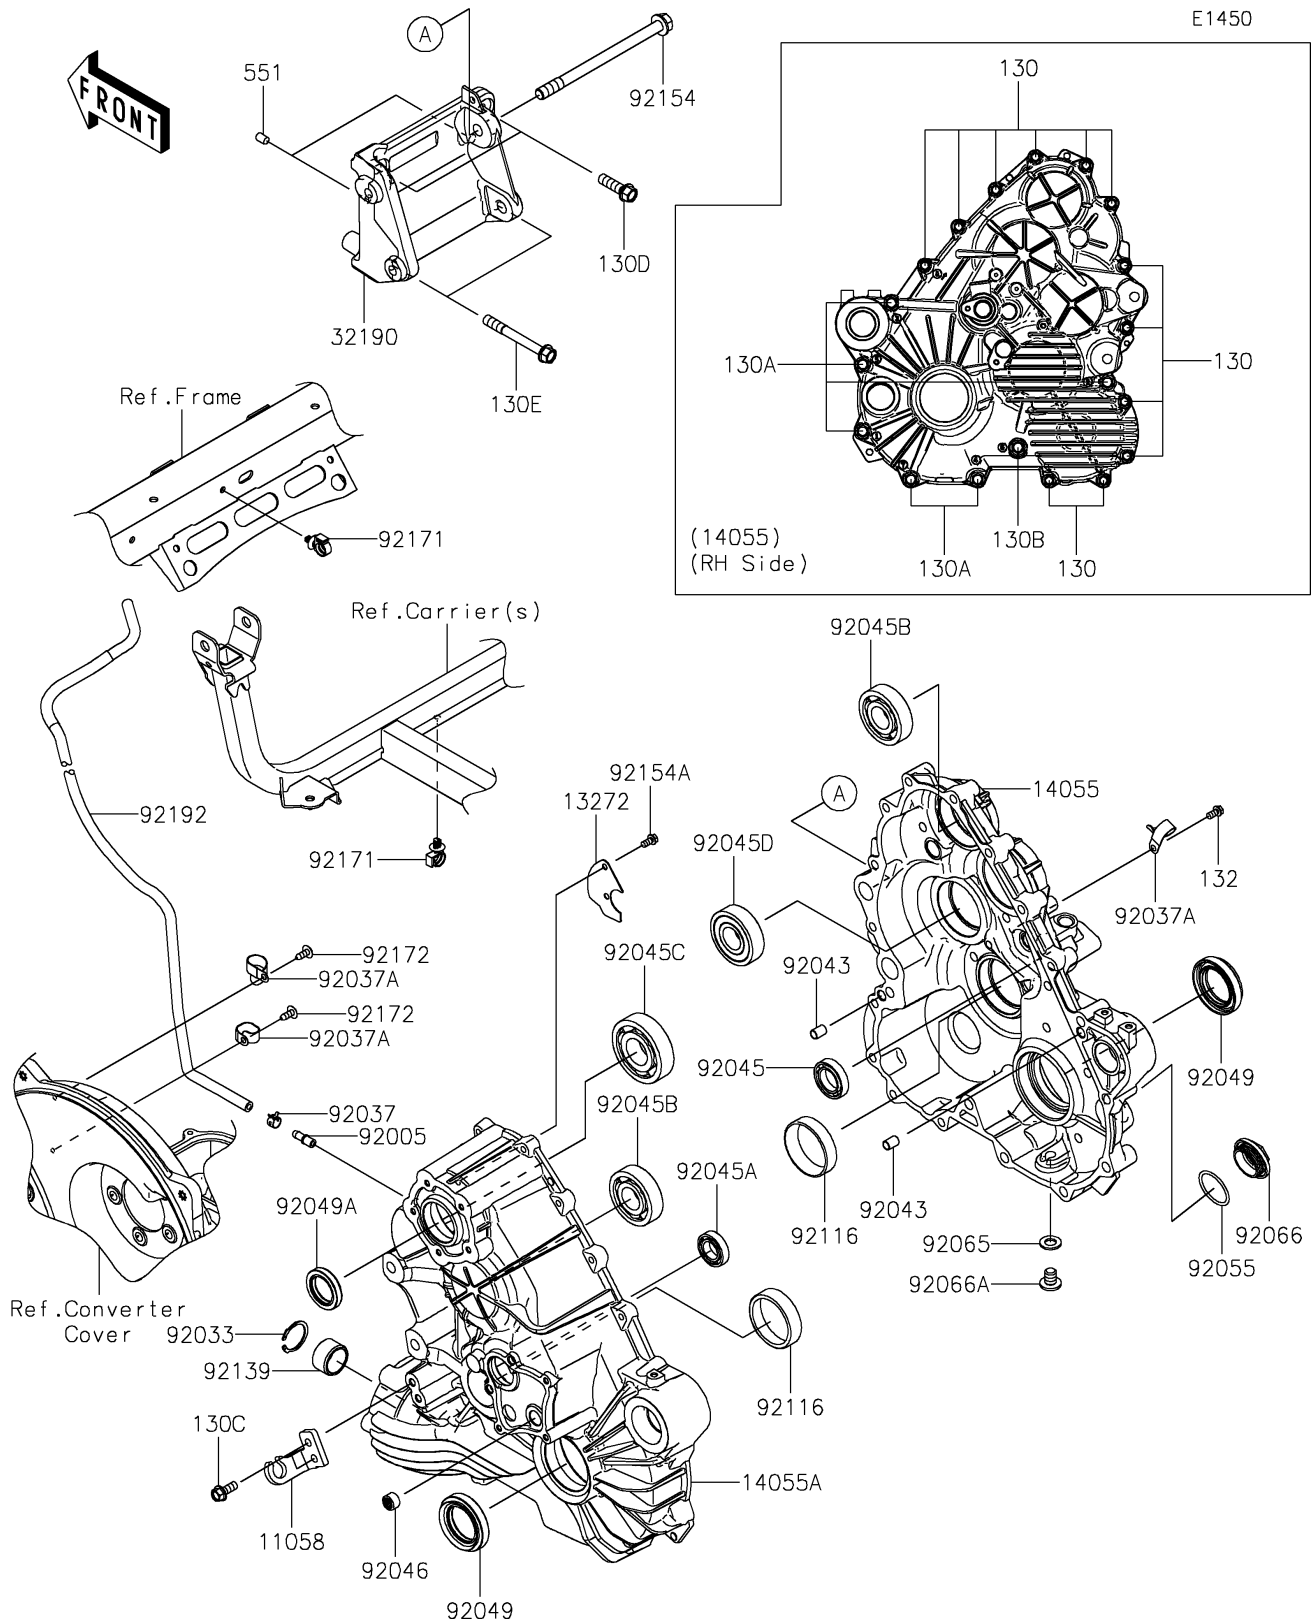

2026 TERYX® 4 H2

PARTS DIAGRAM

Gear Box

2026 TERYX® 4 H2

PARTS LIST

Gear Box

ITEM NAME	PART NUMBER	QUANTITY
BRACKET,CABLE (Ref # 11058)	11058-0560	1
PLATE (Ref # 13272)	13272-4342	1
CASE-GEAR,RH (Ref # 14055)	14055-0676	1
CASE-GEAR,LH (Ref # 14055A)	14055-0677	1
BRACKET-ENGINE (Ref # 32190)	32190-0955	1
FITTING,BREATHER (Ref # 92005)	92005-1127	1
RING-SNAP (Ref # 92033)	92033-0856	1
CLAMP,TUBE (Ref # 92037)	92037-1505	1
CLAMP (Ref # 92037A)	92037-1993	3
PIN,DOWEL,10X14 (Ref # 92043)	92043-1037	2
BEARING-BALL,#6905 (Ref # 92045)	92045-036	1
BEARING-BALL,6904 (Ref # 92045A)	92045-0705	1
BEARING-BALL,6305RSH2 (Ref # 92045B)	92045-0899	2
BEARING-BALL (Ref # 92045C)	92045-0999	1
BEARING-BALL (Ref # 92045D)	92045-1458	1
BEARING-NEEDLE,HK1210FM (Ref # 92046)	92046-0034	1
SEAL-OIL,TC9Y 40X62X10X17.2 (Ref # 92049)	92049-0815	2
SEAL-OIL,HTC 30X45X8 (Ref # 92049A)	92049-0848	1
RING-O,35.8MM (Ref # 92055)	92055-1281	1
GASKET,12X22X2 (Ref # 92065)	92065-097	1
PLUG,36X7.5 (Ref # 92066)	92066-0744	1
PLUG,12X15 (Ref # 92066A)	92066-0943	1
BEARING-ROLLER,HC30305J (Ref # 92116)	92116-0011	2
BUSHING (Ref # 92139)	92139-1283	1
BOLT,12X175 (Ref # 92154)	92154-3859	2
BOLT,FLANGED,6X12 (Ref # 92154A)	92154-4349	1
CLAMP (Ref # 92171)	92171-0453	2
SCREW,6X16 (Ref # 92172)	92172-0284	2
TUBE,5.8X10.8X1000 (Ref # 92192)	92192-2765	1

2026 TERYX® 4 H2

PARTS LIST

Gear Box

ITEM NAME	PART NUMBER	QUANTITY
BOLT-FLANGED,8X45 (Ref # 130)	130BA0845	12
BOLT-FLANGED,10X55 (Ref # 130A)	130BA1055	6
BOLT-FLANGED,10X90 (Ref # 130B)	130BB1090	1
BOLT-FLANGED,8X20 (Ref # 130C)	130CA0820	2
BOLT-FLANGED,10X35 (Ref # 130D)	130CA1035	2
BOLT-FLANGED,10X85 (Ref # 130E)	130CA1085	2
BOLT-FLANGED-SMALL,6X12 (Ref # 132)	132BA0612	1
PIN-DOWEL,8X12 (Ref # 551)	551A0812	2