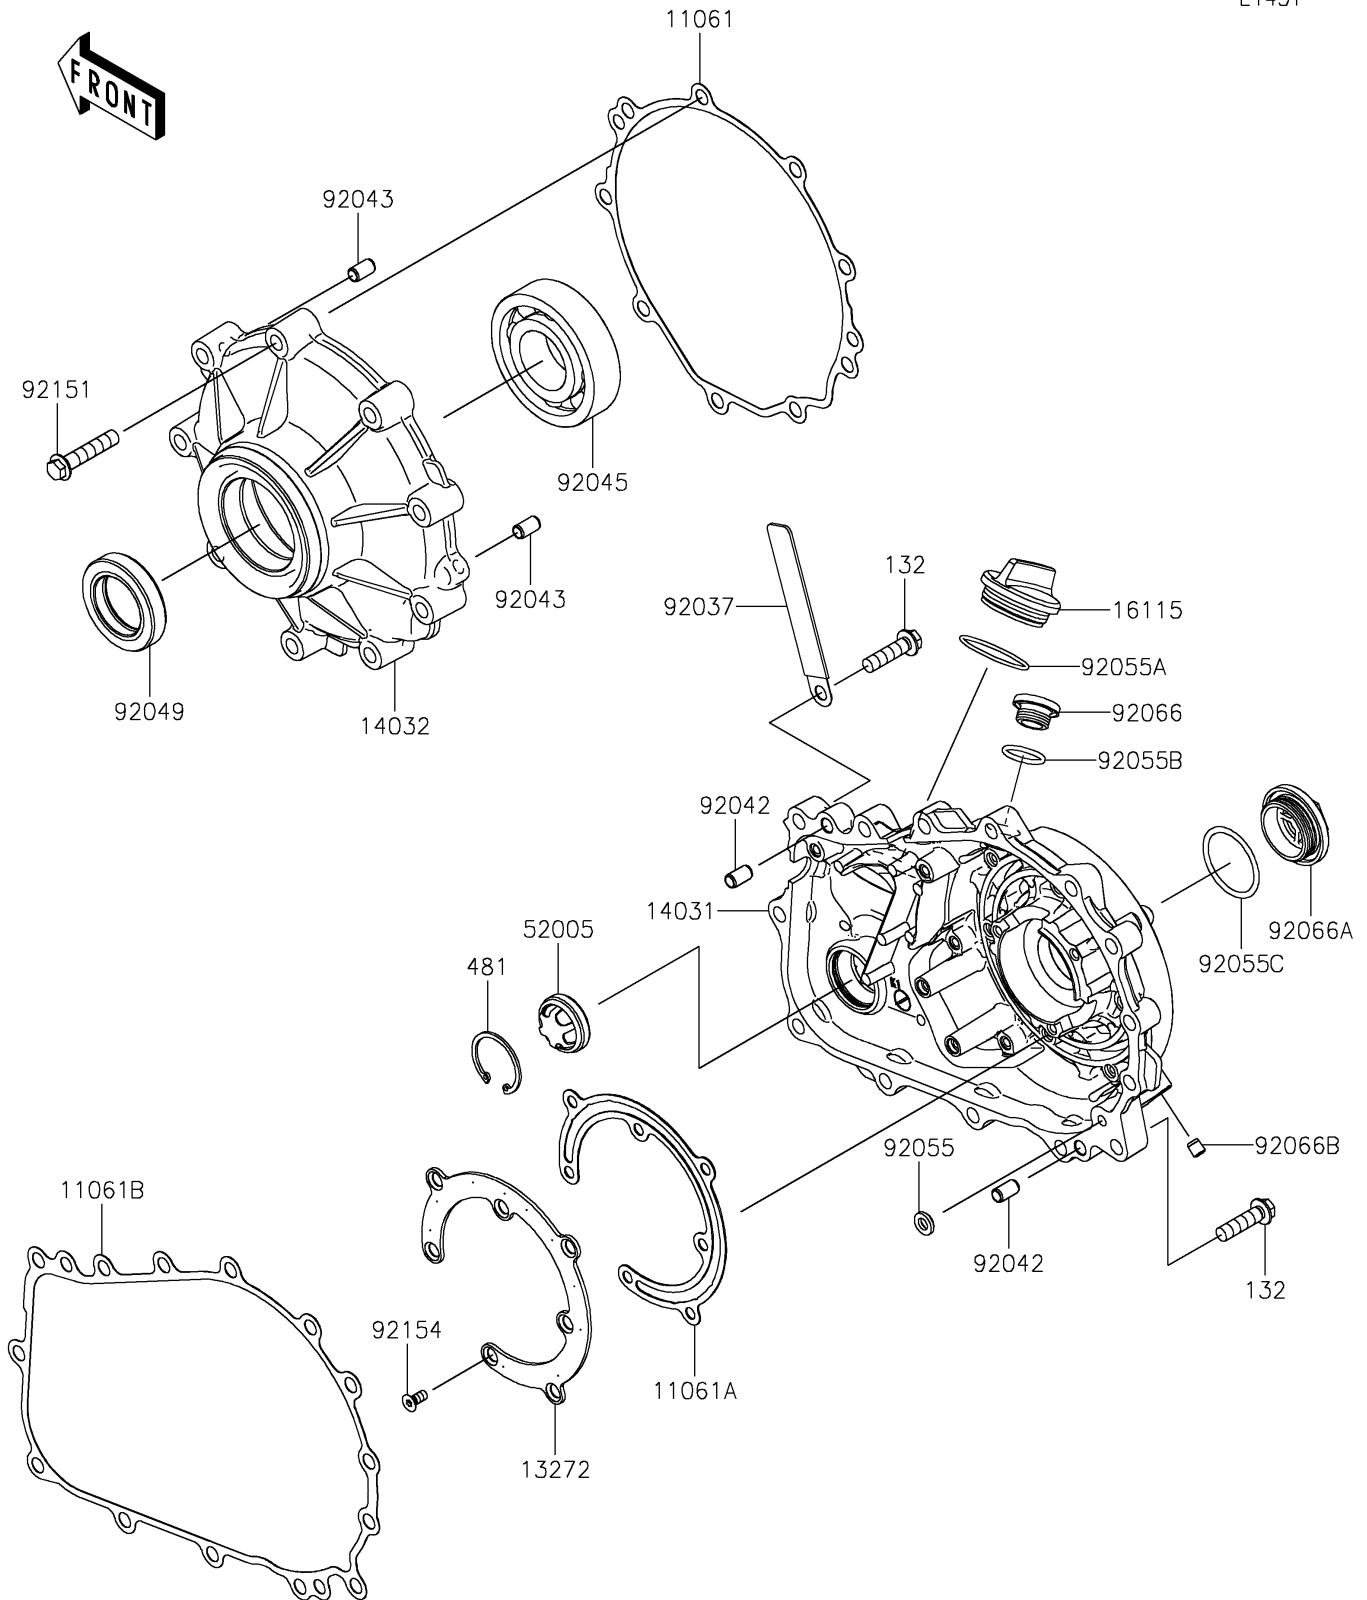

2026 Teryx4 H2

PARTS DIAGRAM

Engine Cover(s)

E1431

2026 Teryx4 H2

PARTS LIST

Engine Cover(s)

ITEM NAME	PART NUMBER	QUANTITY
GASKET,CLUTCH COVER (Ref # 11061)	11061-1451	1
GASKET,GENERATOR COVER (Ref # 11061A)	11061-1483	1
GASKET,GENERATOR COVER (Ref # 11061B)	11061-1592	1
PLATE,GENERATOR (Ref # 13272)	13272-4093	1
COVER-GENERATOR (Ref # 14031)	14031-0666	1
COVER-CLUTCH (Ref # 14032)	14032-0707	1
CAP-OIL FILLER (Ref # 16115)	16115-1064	1
GAUGE,OIL (Ref # 52005)	52005-0766	1
CLAMP,HARNESS,L=100 (Ref # 92037)	92037-1636	1
PIN,DOWEL,6.3X8X14 (Ref # 92042)	92042-007	2
PIN,8X14 (Ref # 92043)	92043-1567	2
BEARING-BALL,2TS2-6307UC3 (Ref # 92045)	92045-0969	1
SEAL-OIL (Ref # 92049)	92049-0868	1
RING-O,OD=13 (Ref # 92055)	92055-074	1
RING-O,37.2X1.9 (Ref # 92055A)	92055-0959	1
RING-O,20X2 (Ref # 92055B)	92055-1146	1
RING-O,35.8MM (Ref # 92055C)	92055-1281	1
PLUG,COVER (Ref # 92066)	92066-0011	1
PLUG,36X7.5 (Ref # 92066A)	92066-0744	1
PLUG,OIL LINE,7.2X8 (Ref # 92066B)	92066-1012	1
BOLT,8X40 (Ref # 92151)	92151-1621	9
BOLT,5X12 (Ref # 92154)	92154-4490	7
BOLT-FLANGED-SMALL,8X30 (Ref # 132)	132BA0830	14
CIRCLIP (Ref # 481)	481J3400	1