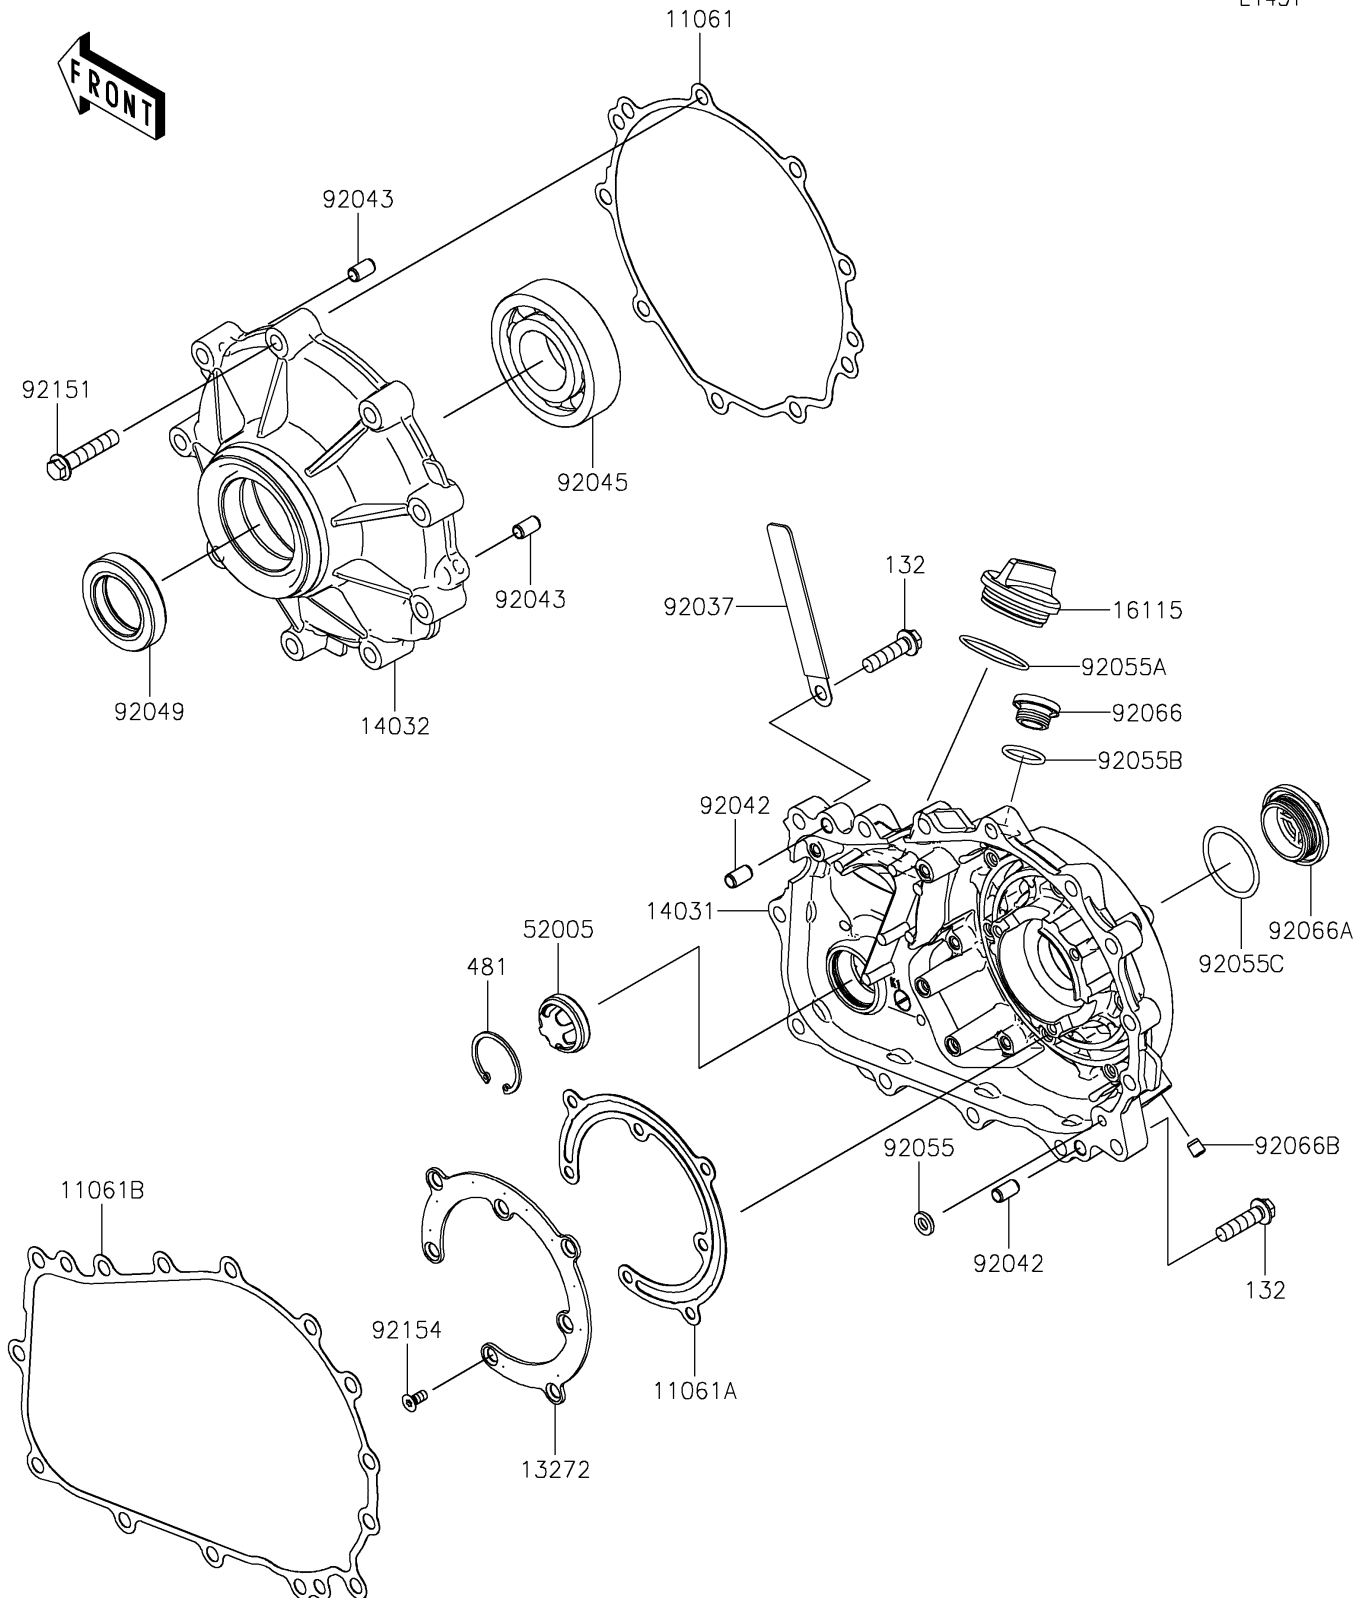

## PARTS DIAGRAM

### Engine Cover(s)

E1431

## PARTS LIST

### Engine Cover(s)

ITEM NAME	PART NUMBER	QUANTITY
GASKET,CLUTCH COVER (Ref # 11061)	11061-1451	1
GASKET,GENERATOR COVER (Ref # 11061A)	11061-1483	1
GASKET,GENERATOR COVER (Ref # 11061B)	11061-1592	1
PLATE,GENERATOR (Ref # 13272)	13272-4093	1
COVER-GENERATOR (Ref # 14031)	14031-0666	1
COVER-CLUTCH (Ref # 14032)	14032-0707	1
CAP-OIL FILLER (Ref # 16115)	16115-1064	1
GAUGE,OIL (Ref # 52005)	52005-0766	1
CLAMP,HARNESS,L=100 (Ref # 92037)	92037-1636	1
PIN,DOWEL,6.3X8X14 (Ref # 92042)	92042-007	2
PIN,8X14 (Ref # 92043)	92043-1567	2
BEARING-BALL,2TS2-6307UC3 (Ref # 92045)	92045-0969	1
SEAL-OIL (Ref # 92049)	92049-0868	1
RING-O,OD=13 (Ref # 92055)	92055-074	1
RING-O,37.2X1.9 (Ref # 92055A)	92055-0959	1
RING-O,20X2 (Ref # 92055B)	92055-1146	1
RING-O,35.8MM (Ref # 92055C)	92055-1281	1
PLUG,COVER (Ref # 92066)	92066-0011	1
PLUG,36X7.5 (Ref # 92066A)	92066-0744	1
PLUG,OIL LINE,7.2X8 (Ref # 92066B)	92066-1012	1
BOLT,8X40 (Ref # 92151)	92151-1621	9
BOLT,5X12 (Ref # 92154)	92154-4490	7
BOLT-FLANGED-SMALL,8X30 (Ref # 132)	132BA0830	14
CIRCLIP (Ref # 481)	481J3400	1