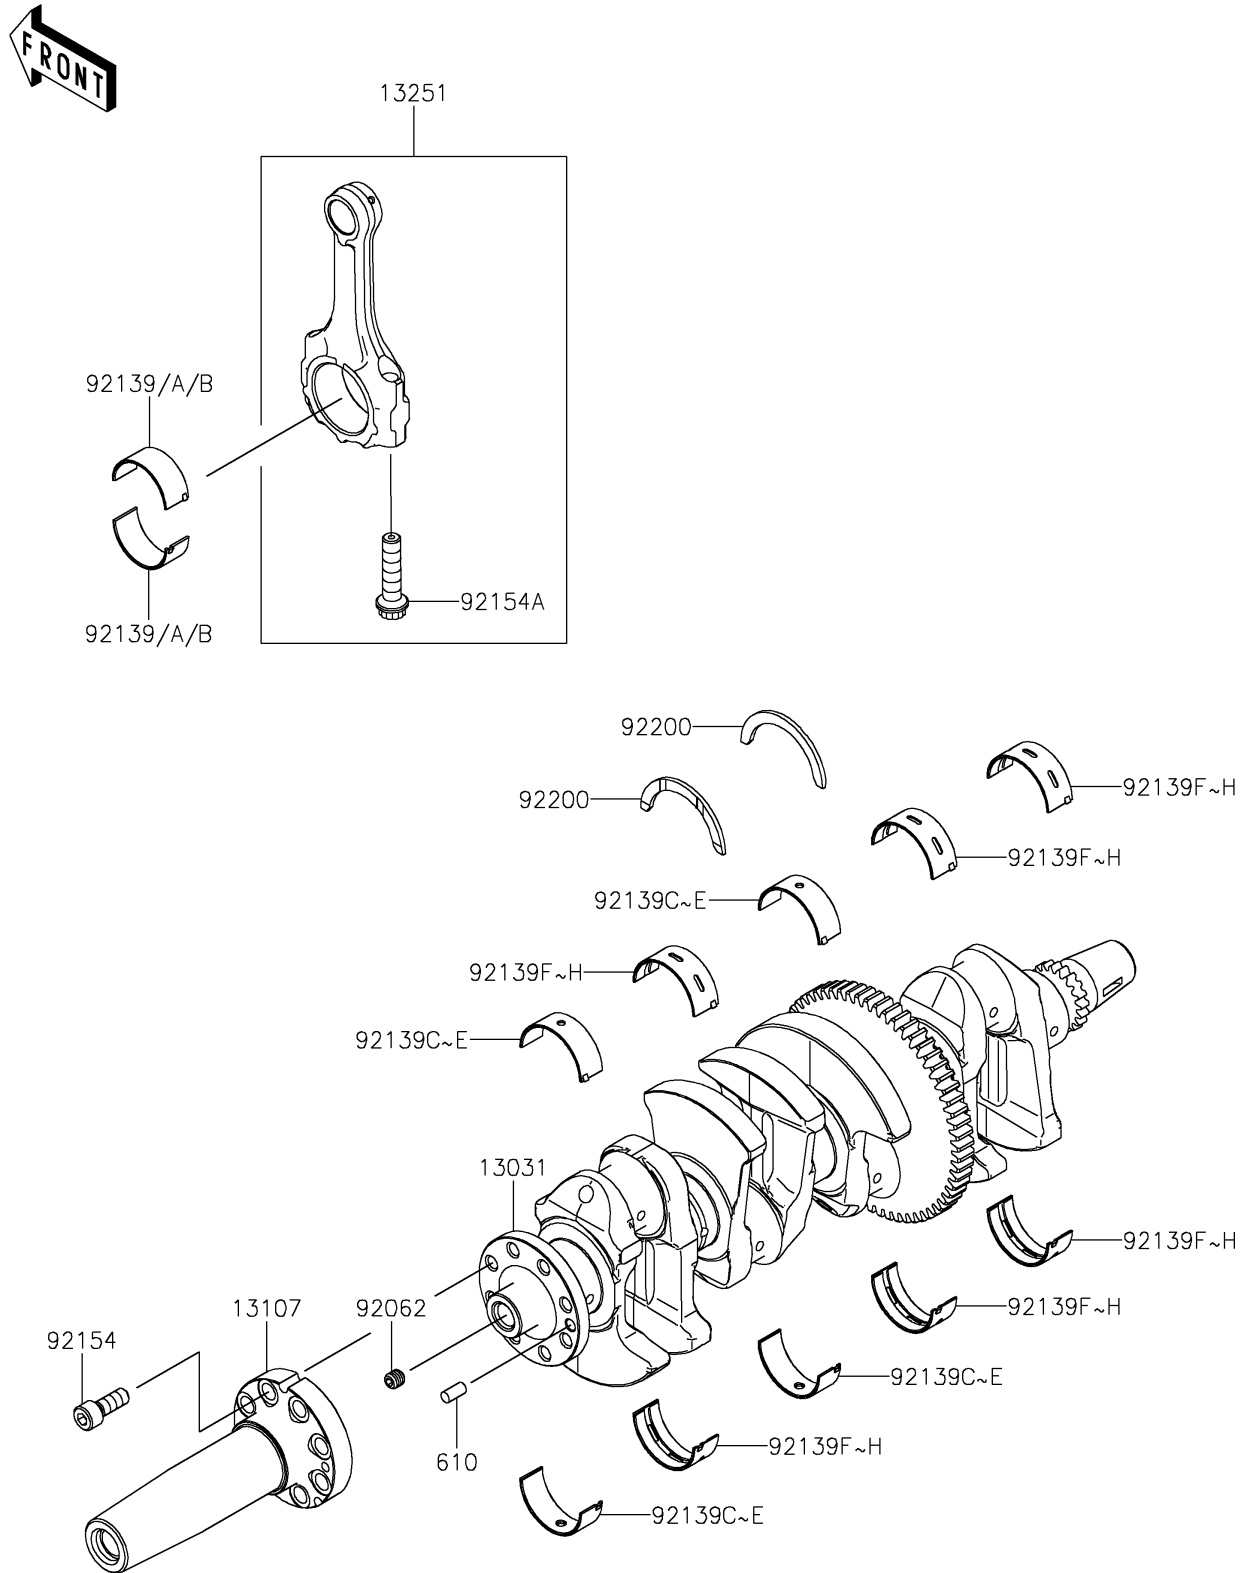

2026 Teryx4 H2

PARTS DIAGRAM

Crankshaft

E1321

2026 Teryx4 H2

PARTS LIST

Crankshaft

ITEM NAME	PART NUMBER	QUANTITY
CRANKSHAFT-COMP (Ref # 13031)	13031-1580	1
SHAFT,CONVERTER (Ref # 13107)	13107-1589	1
ROD-ASSY-CONNECTING,H (Ref # 13251)	13251-0784-HH	4
NOZZLE (Ref # 92062)	92062-1053	1
BUSHING,CON-ROD,BLUE (Ref # 92139)	92139-0818	8
BUSHING,CON-ROD,BLACK (Ref # 92139A)	92139-0819	AR
BUSHING,CON-ROD,BROWN (Ref # 92139B)	92139-0820	AR
BUSHING,#1,BLUE (Ref # 92139C)	92139-1274	4
BUSHING,#1,BLACK (Ref # 92139D)	92139-1275	AR
BUSHING,#1,BROWN (Ref # 92139E)	92139-1276	AR
BUSHING,#2,BLUE (Ref # 92139F)	92139-1277	6
BUSHING,#2,BLACK (Ref # 92139G)	92139-1278	AR
BUSHING,#2,BROWN (Ref # 92139H)	92139-1279	AR
BOLT,8X22 (Ref # 92154)	92154-4492	8
BOLT,CONNECTING ROD (Ref # 92154A)	92154-4493	8
WASHER,T=2.5 (Ref # 92200)	92200-0744	2
ROLLER,6X12 (Ref # 610)	610A0612	1