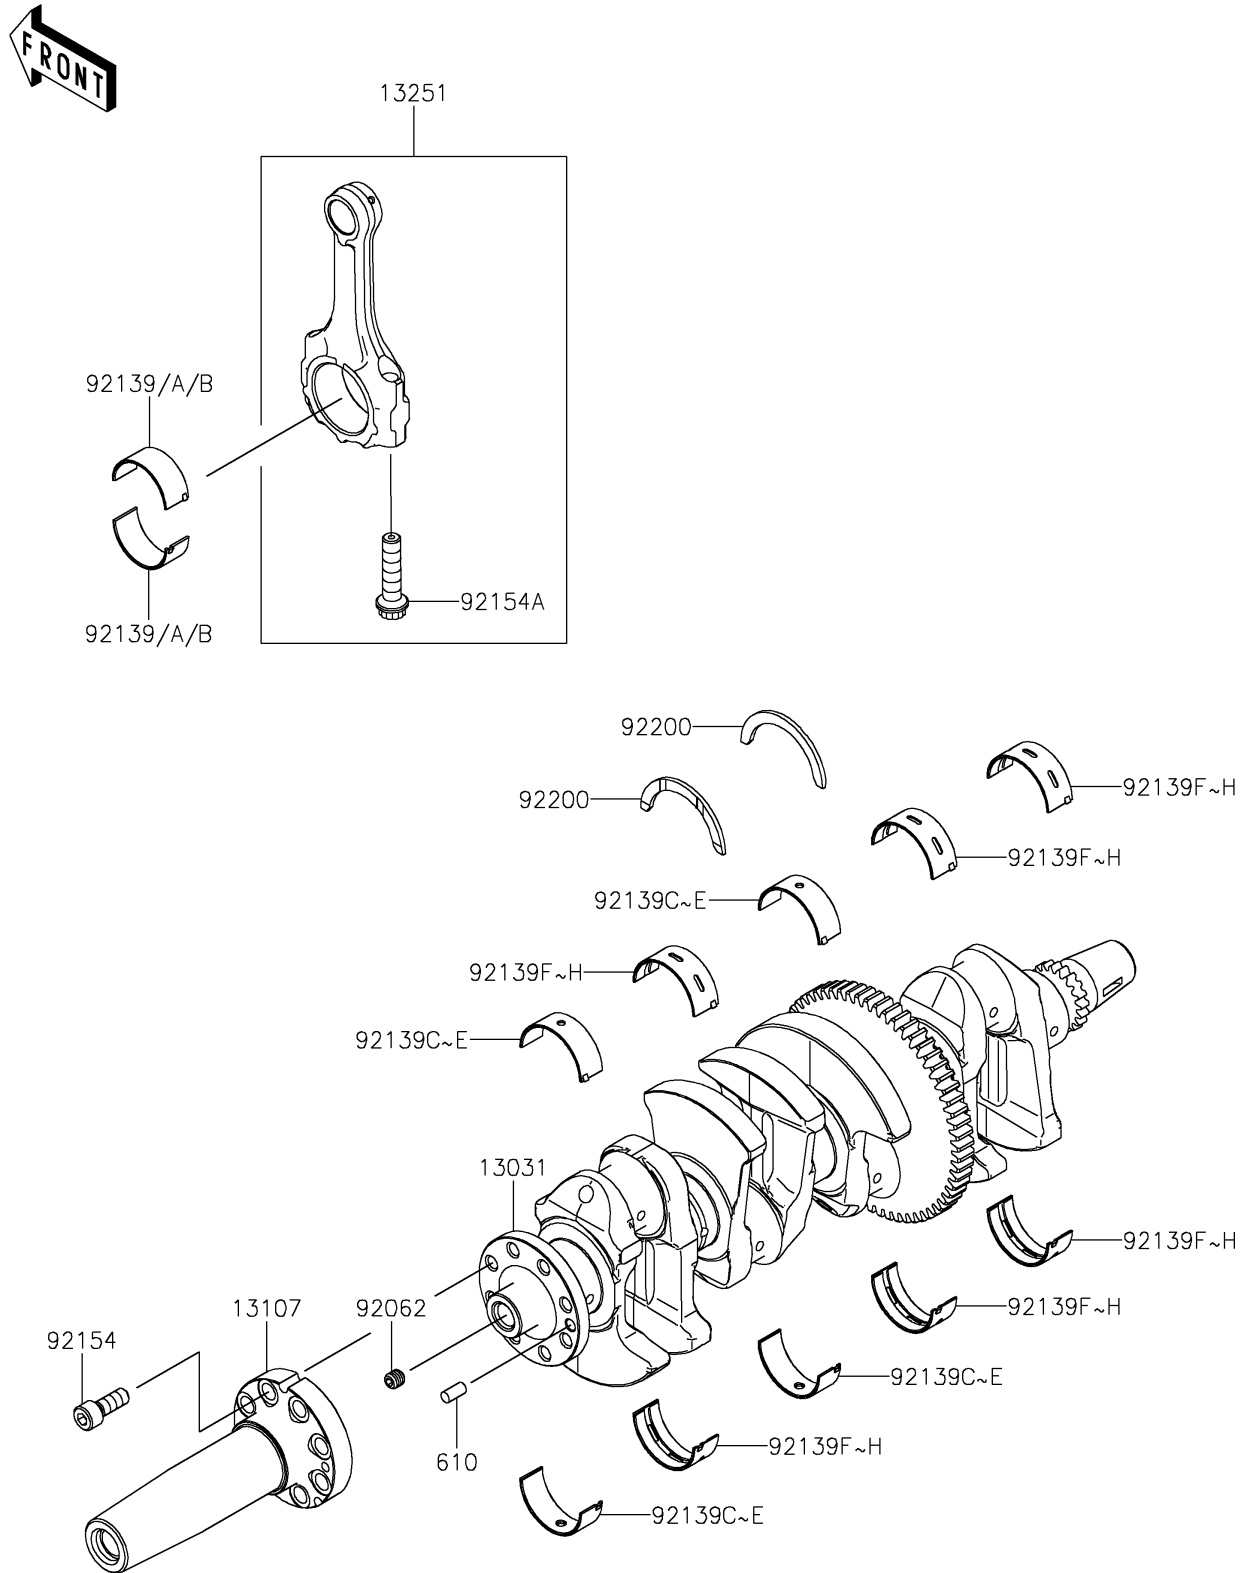

## PARTS DIAGRAM

### Crankshaft

E1321

## PARTS LIST

### Crankshaft

ITEM NAME	PART NUMBER	QUANTITY
CRANKSHAFT-COMP (Ref # 13031)	13031-1580	1
SHAFT, CONVERTER (Ref # 13107)	13107-1589	1
ROD-ASSY-CONNECTING,H (Ref # 13251)	13251-0784-HH	4
NOZZLE (Ref # 92062)	92062-1053	1
BUSHING, CON-ROD, BLUE (Ref # 92139)	92139-0818	8
BUSHING, CON-ROD, BLACK (Ref # 92139A)	92139-0819	AR
BUSHING, CON-ROD, BROWN (Ref # 92139B)	92139-0820	AR
BUSHING, #1&#3, BLUE (Ref # 92139C)	92139-1274	4
BUSHING, #1&#3, BLACK (Ref # 92139D)	92139-1275	AR
BUSHING, #1&#3, BROWN (Ref # 92139E)	92139-1276	AR
BUSHING, #2&#4&#5, BLUE (Ref # 92139F)	92139-1277	6
BUSHING, #2&#4&#5, BLACK (Ref # 92139G)	92139-1278	AR
BUSHING, #2&#4&#5, BROWN (Ref # 92139H)	92139-1279	AR
BOLT, 8X22 (Ref # 92154)	92154-4492	8
BOLT, CONNECTING ROD (Ref # 92154A)	92154-4493	8
WASHER, T=2.5 (Ref # 92200)	92200-0744	2
ROLLER, 6X12 (Ref # 610)	610A0612	1