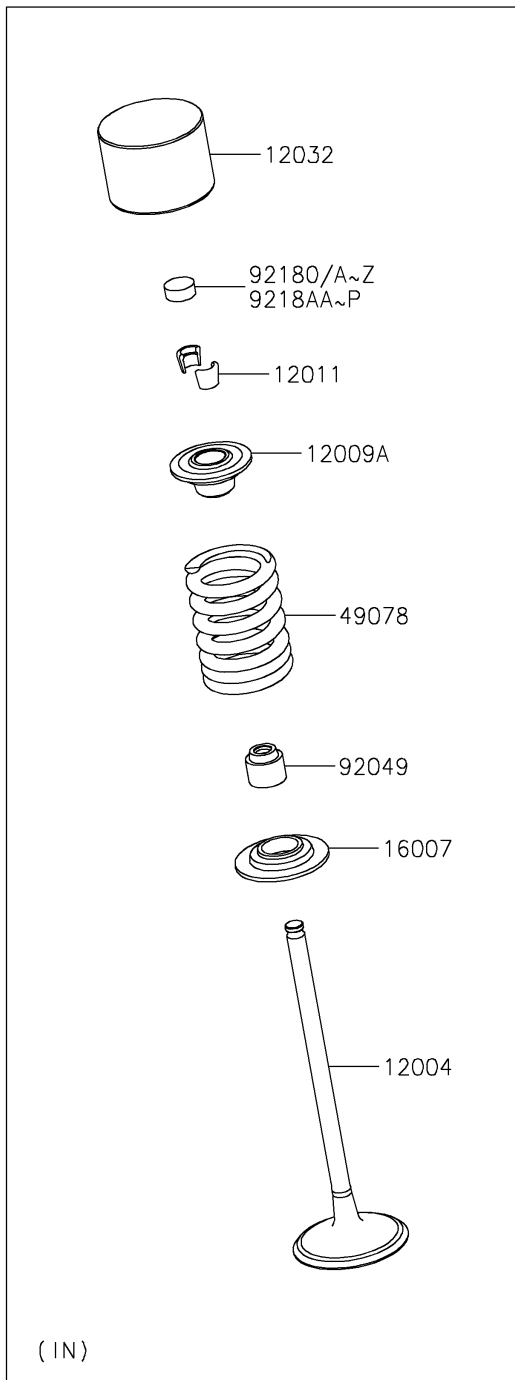

2026 Teryx4 H2

PARTS DIAGRAM

Valve(s)

E1210

2026 Teryx4 H2

PARTS LIST

Valve(s)

ITEM NAME

PART NUMBER

QUANTITY
