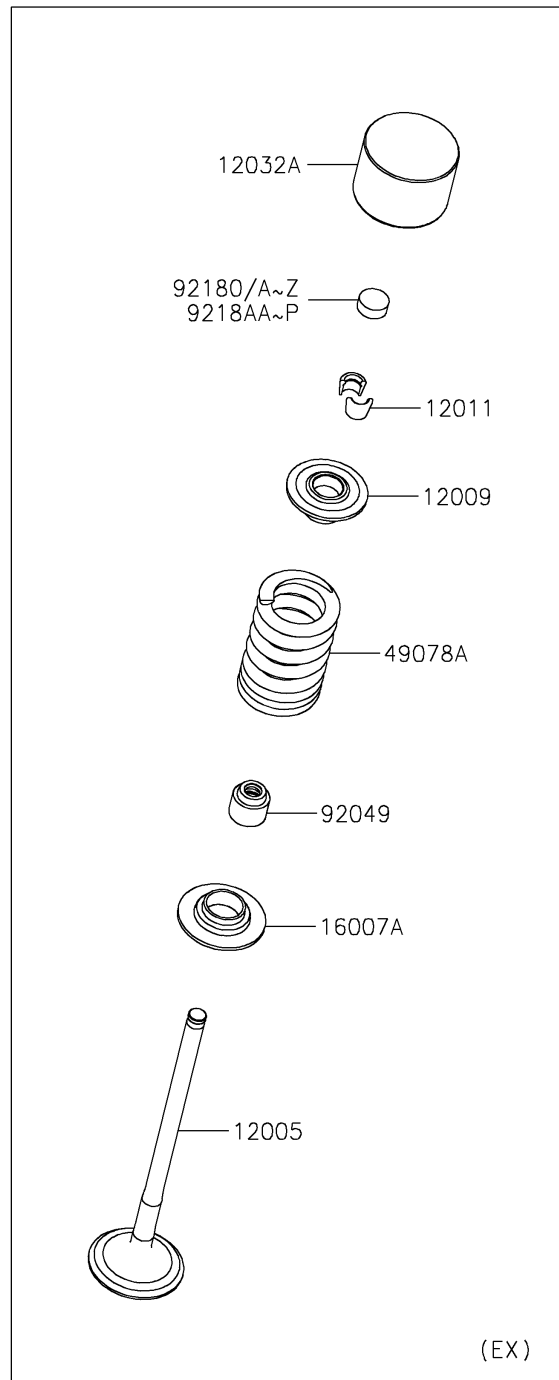

2026 Teryx4 H2

PARTS DIAGRAM

Valve(s)

E1210

2026 Teryx4 H2

PARTS LIST

Valve(s)

ITEM NAME

PART NUMBER

QUANTITY
