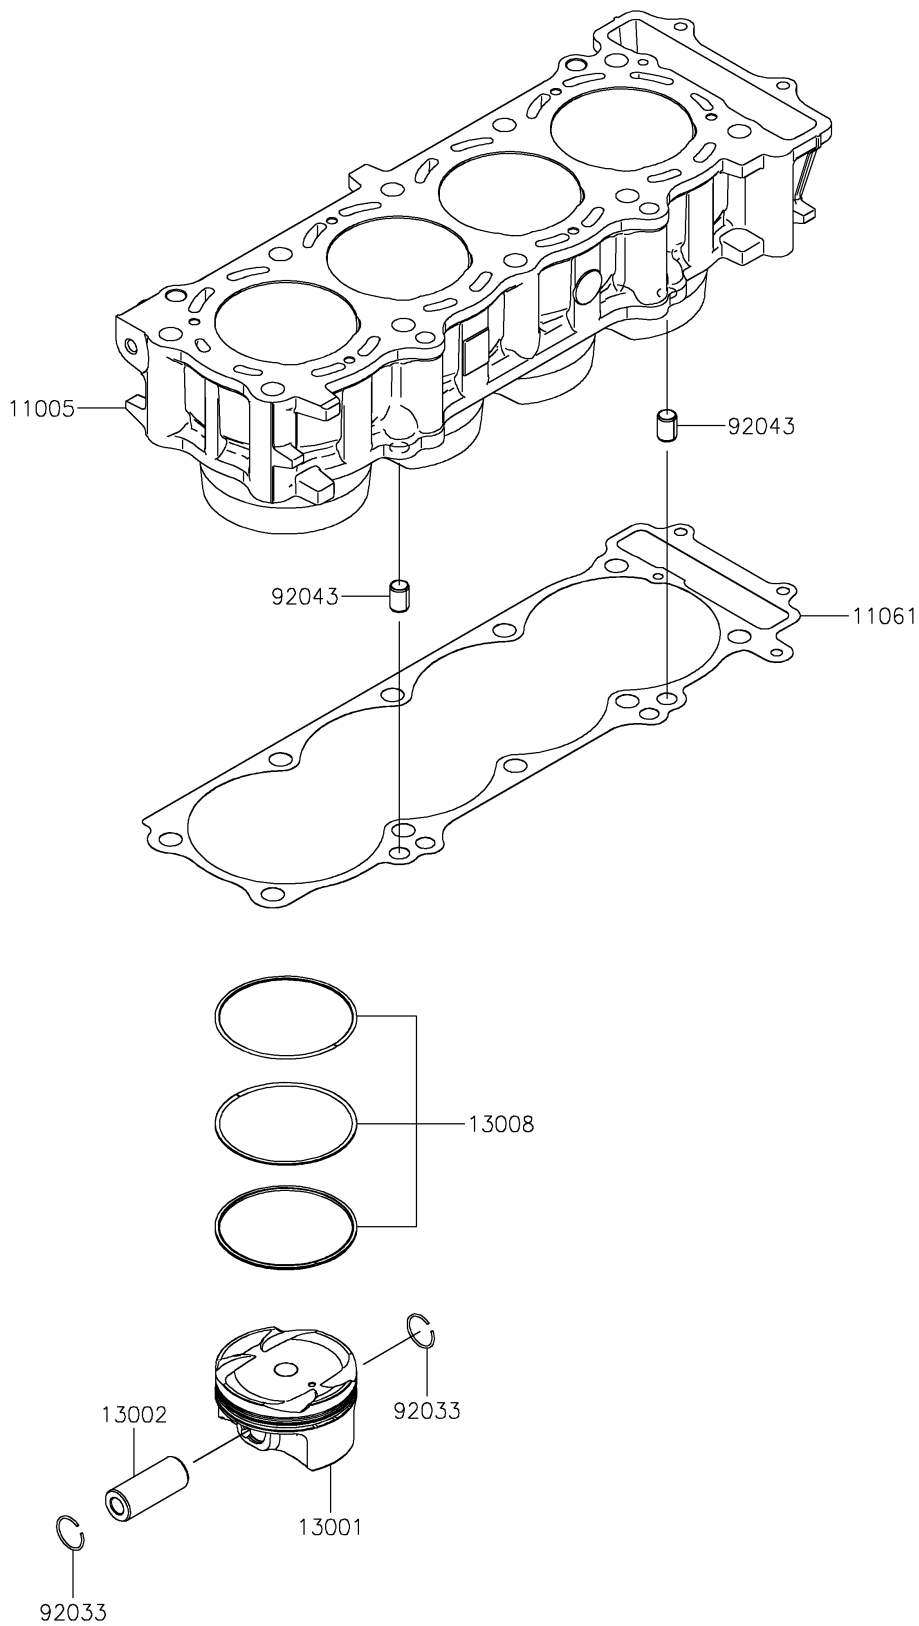

2026 Teryx4 H2

PARTS DIAGRAM

Cylinder/Piston(s)

E1120

2026 Teryx4 H2

PARTS LIST

Cylinder/Piston(s)

| ITEM NAME | PART NUMBER | QUANTITY |
|------------------------------------|-------------|----------|
| CYLINDER-ENGINE (Ref # 11005) | 11005-0769 | 1 |
| GASKET,CYLINDER BASE (Ref # 11061) | 11061-1482 | 1 |
| PISTON-ENGINE (Ref # 13001) | 13001-0862 | 4 |
| PIN-PISTON (Ref # 13002) | 13002-0735 | 4 |
| RING-SET-PISTON (Ref # 13008) | 13008-0609 | 4 |
| RING-SNAP,20.5X1.2 (Ref # 92033) | 92033-1099 | 8 |
| PIN,8.2X10X14 (Ref # 92043) | 92043-1264 | 2 |