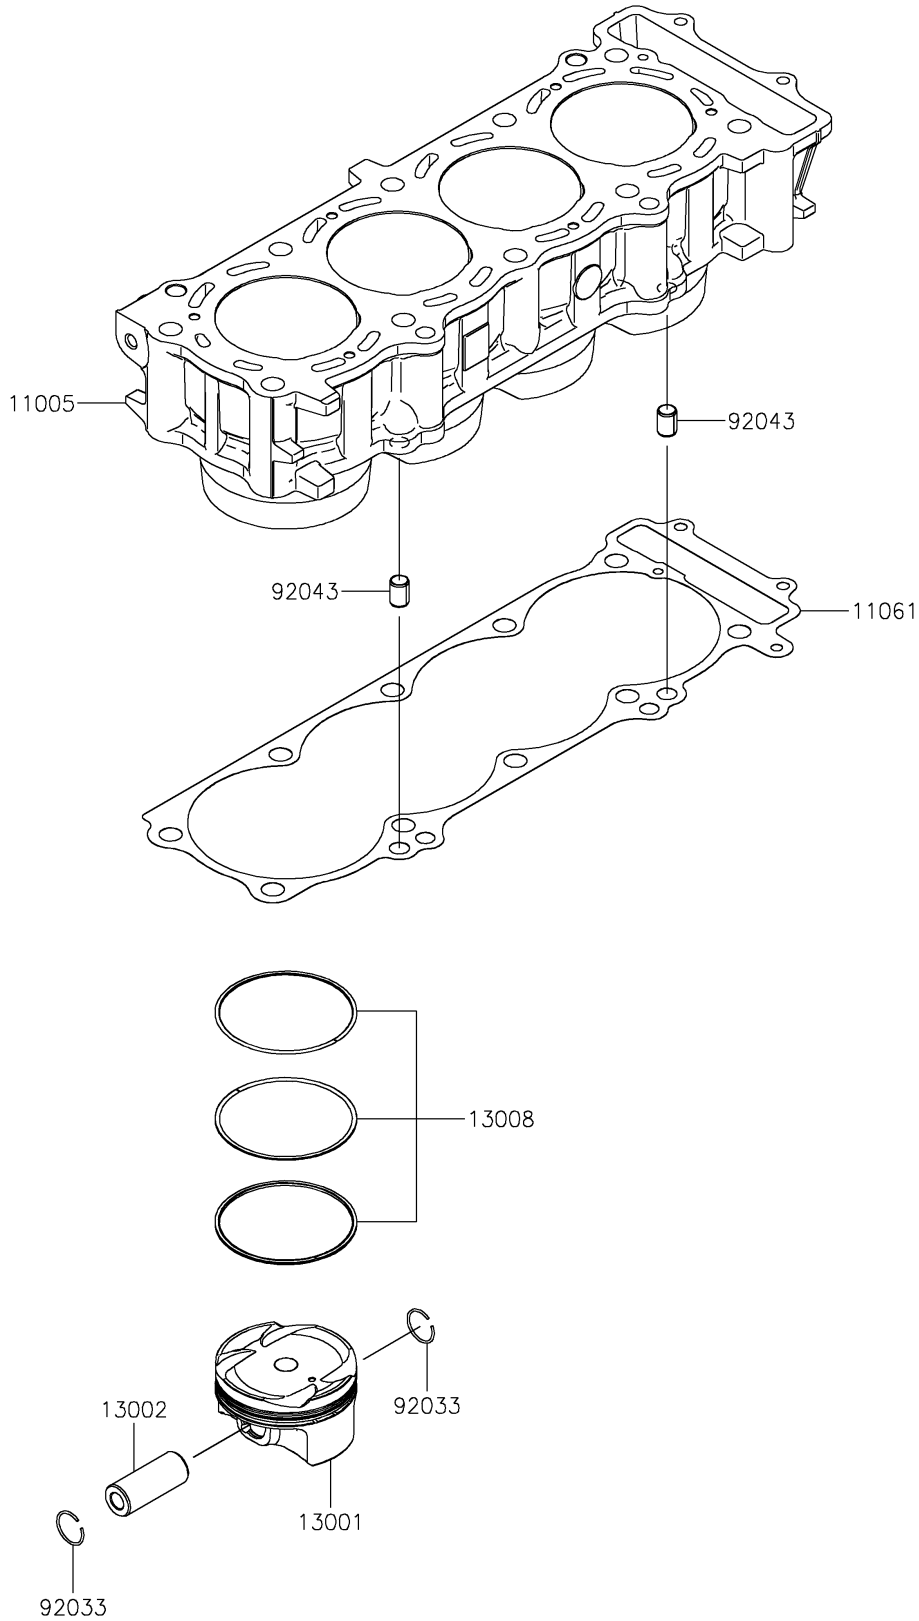

2026 TERYX® 4 H2

PARTS DIAGRAM

Cylinder/Piston(s)

E1120

2026 TERYX® 4 H2

PARTS LIST

Cylinder/Piston(s)

ITEM NAME	PART NUMBER	QUANTITY
CYLINDER-ENGINE (Ref # 11005)	11005-0769	1
GASKET,CYLINDER BASE (Ref # 11061)	11061-1482	1
PISTON-ENGINE (Ref # 13001)	13001-0862	4
PIN-PISTON (Ref # 13002)	13002-0735	4
RING-SET-PISTON (Ref # 13008)	13008-0609	4
RING-SNAP,20.5X1.2 (Ref # 92033)	92033-1099	8
PIN,8.2X10X14 (Ref # 92043)	92043-1264	2