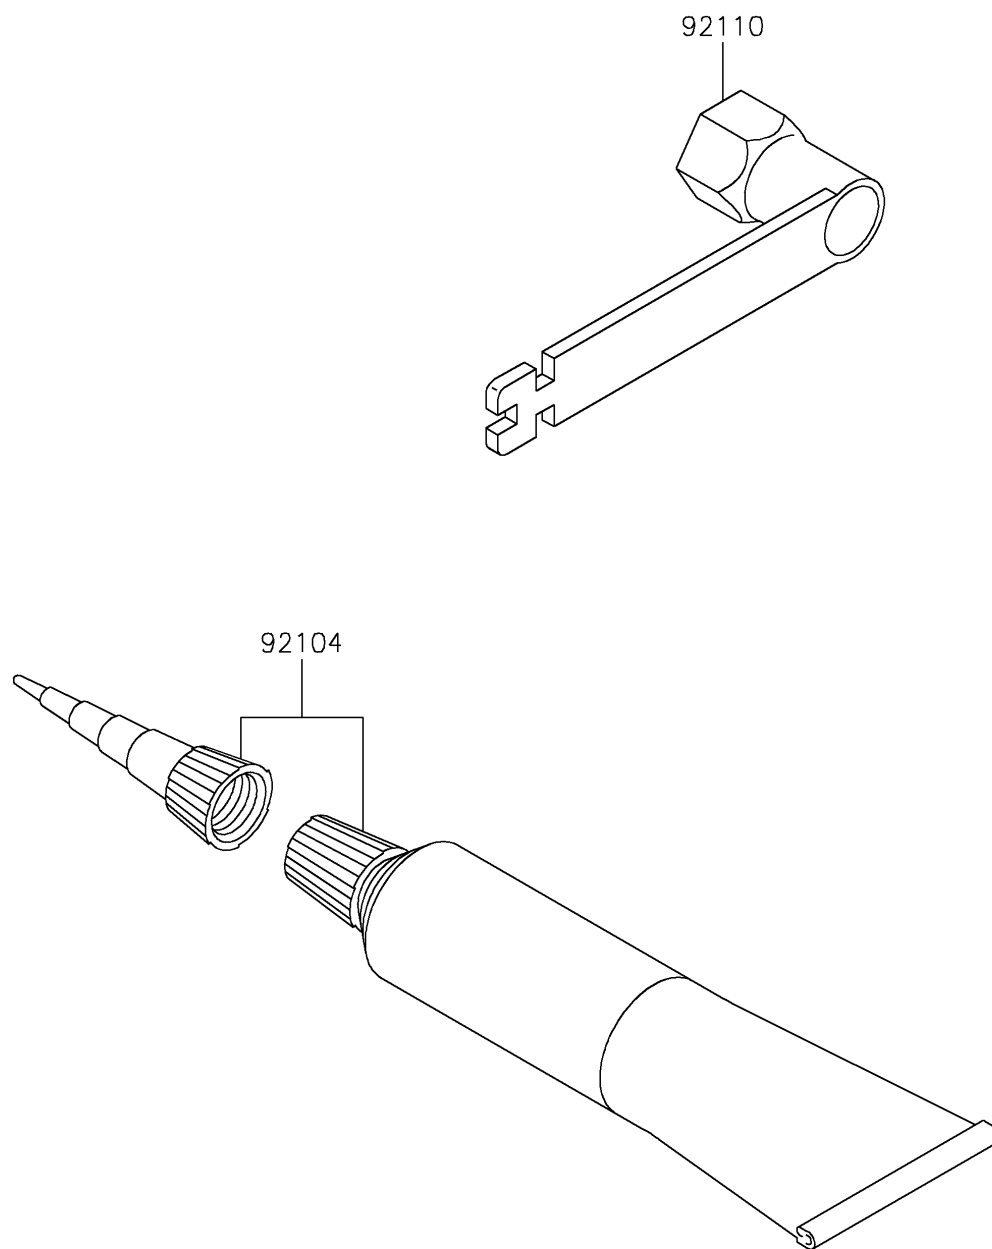

2026 KX™ 85 L

PARTS DIAGRAM

Owner's Tools

F2810