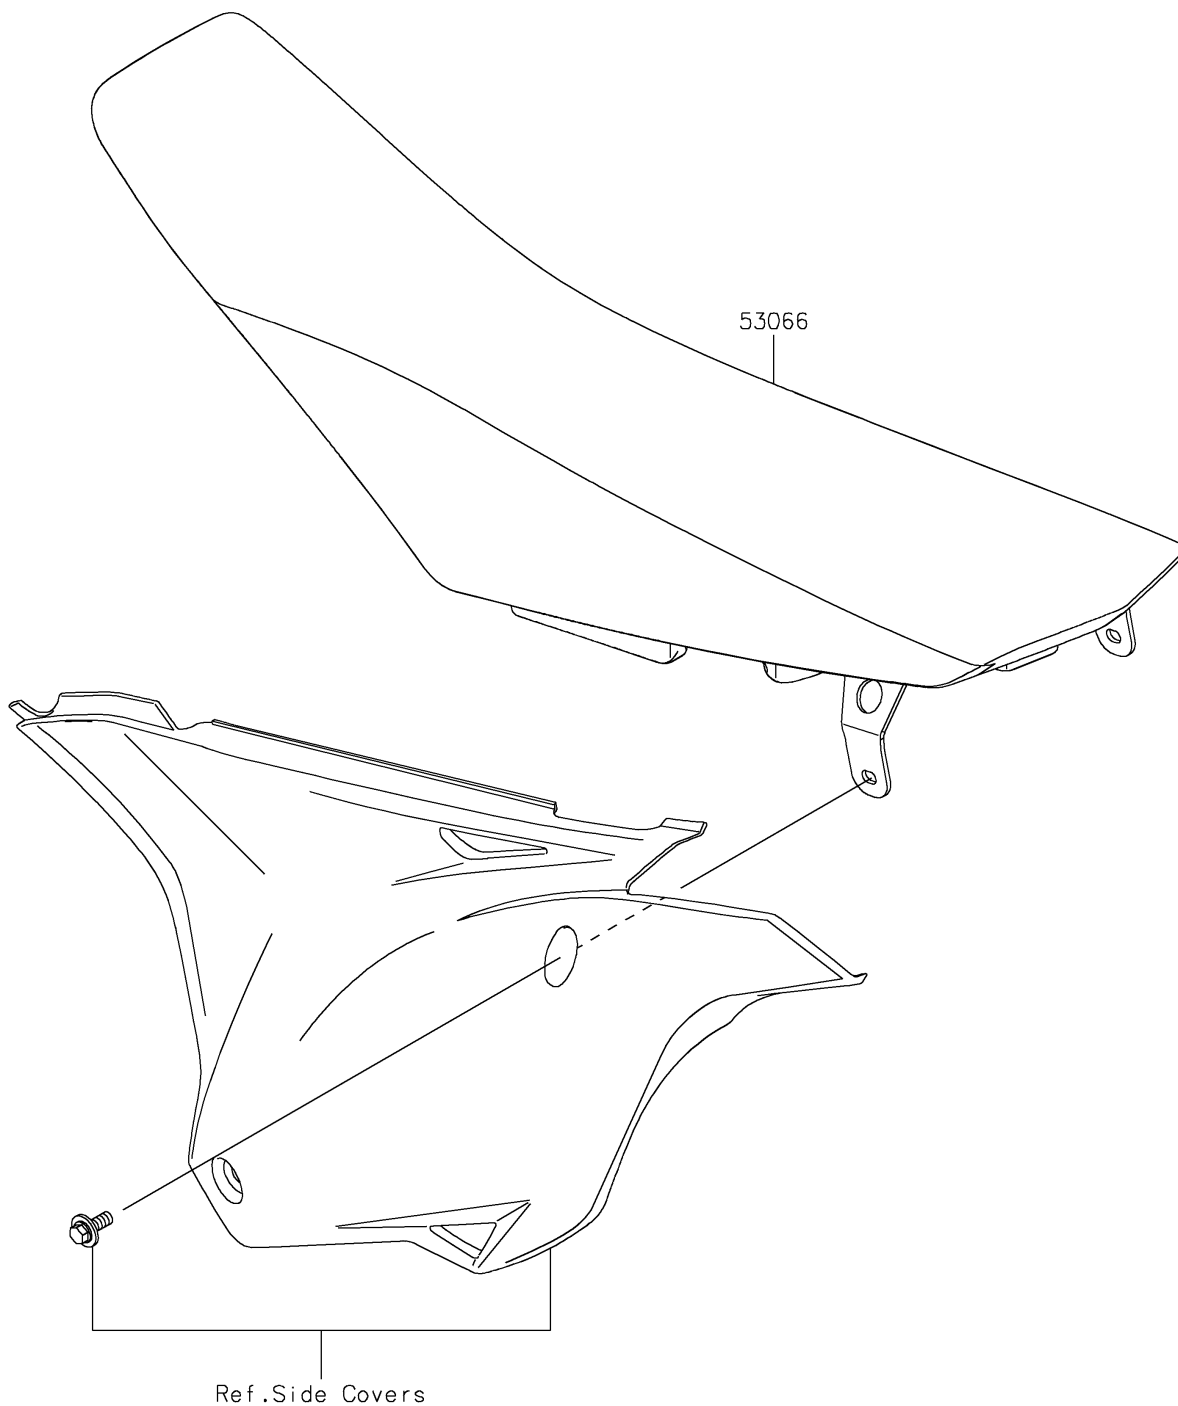

2026 KX™ 85 L

PARTS DIAGRAM

Seat

F2510

2026 KX™ 85 L

PARTS LIST

Seat

ITEM NAME	PART NUMBER	QUANTITY
SEAT-ASSY,N.L.GREEN+GRN/BLK (Ref # 53066)	53066-0455-73L	1