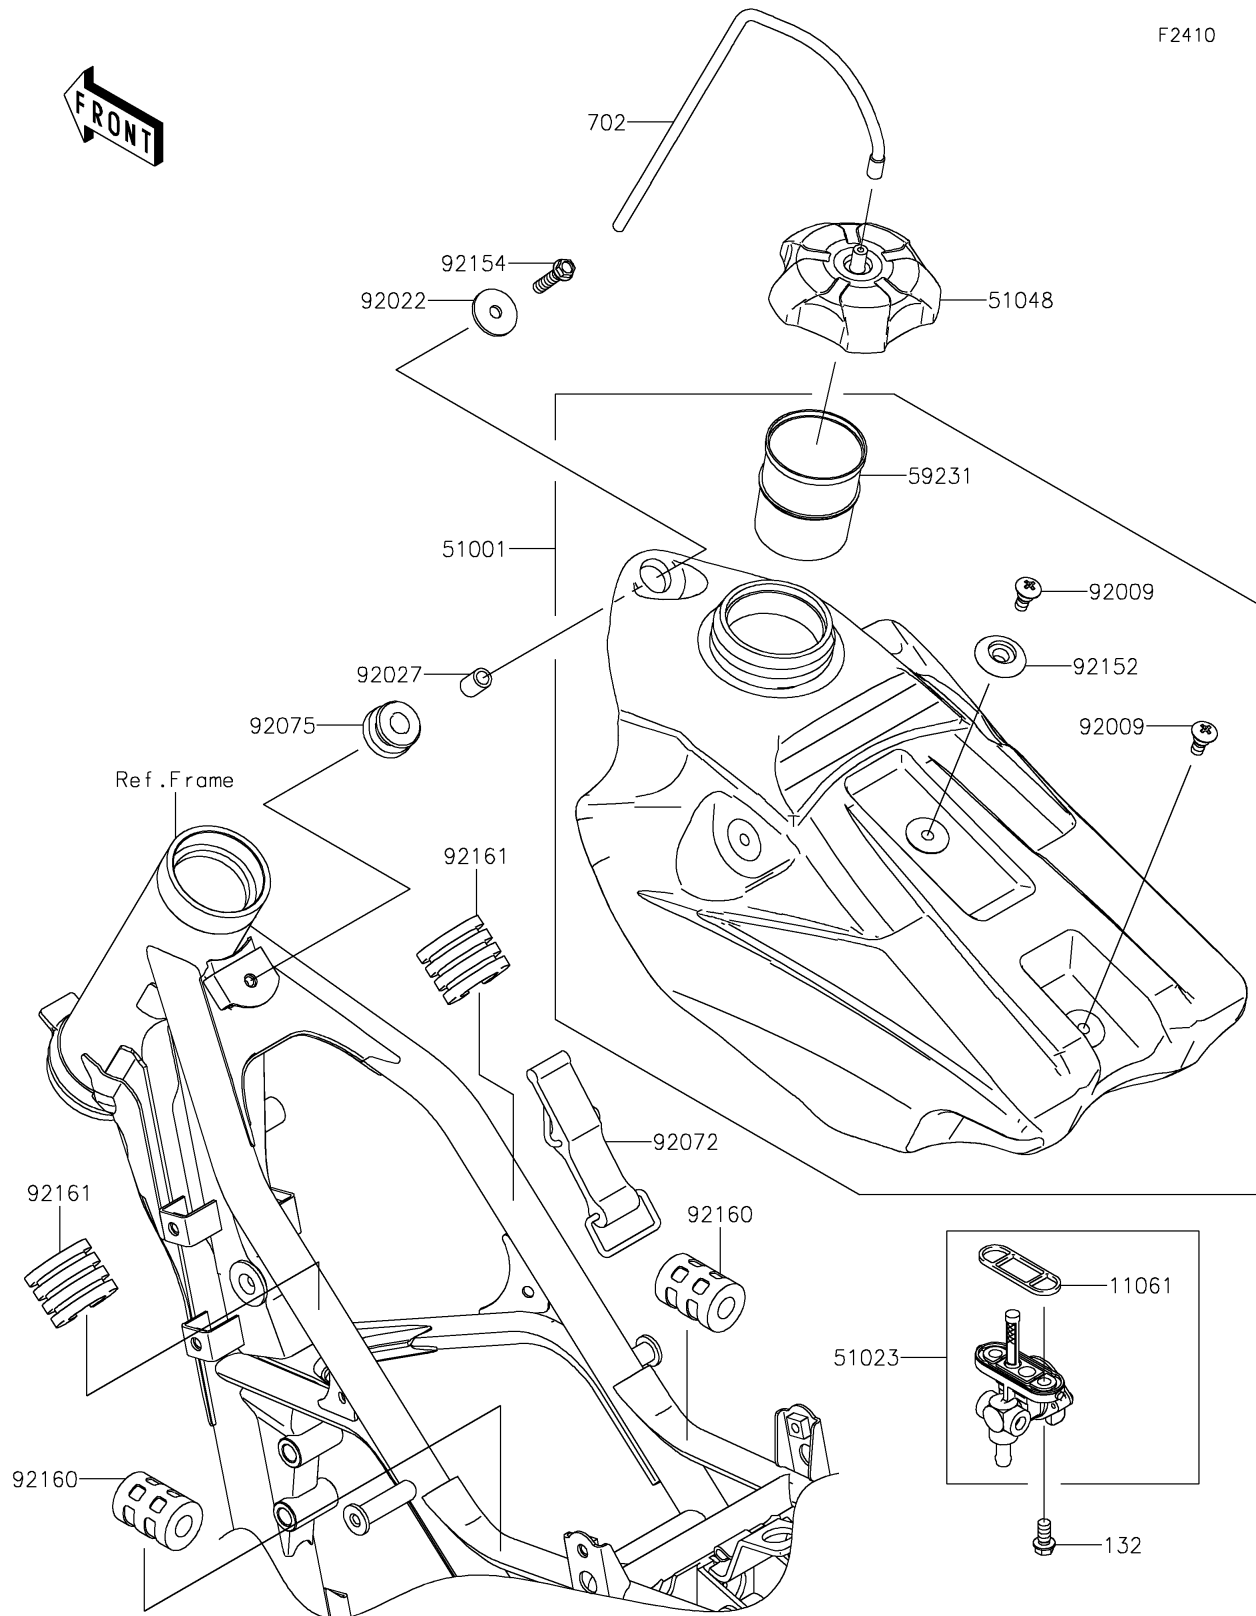

2026 KX™ 85 L

PARTS DIAGRAM

Fuel Tank