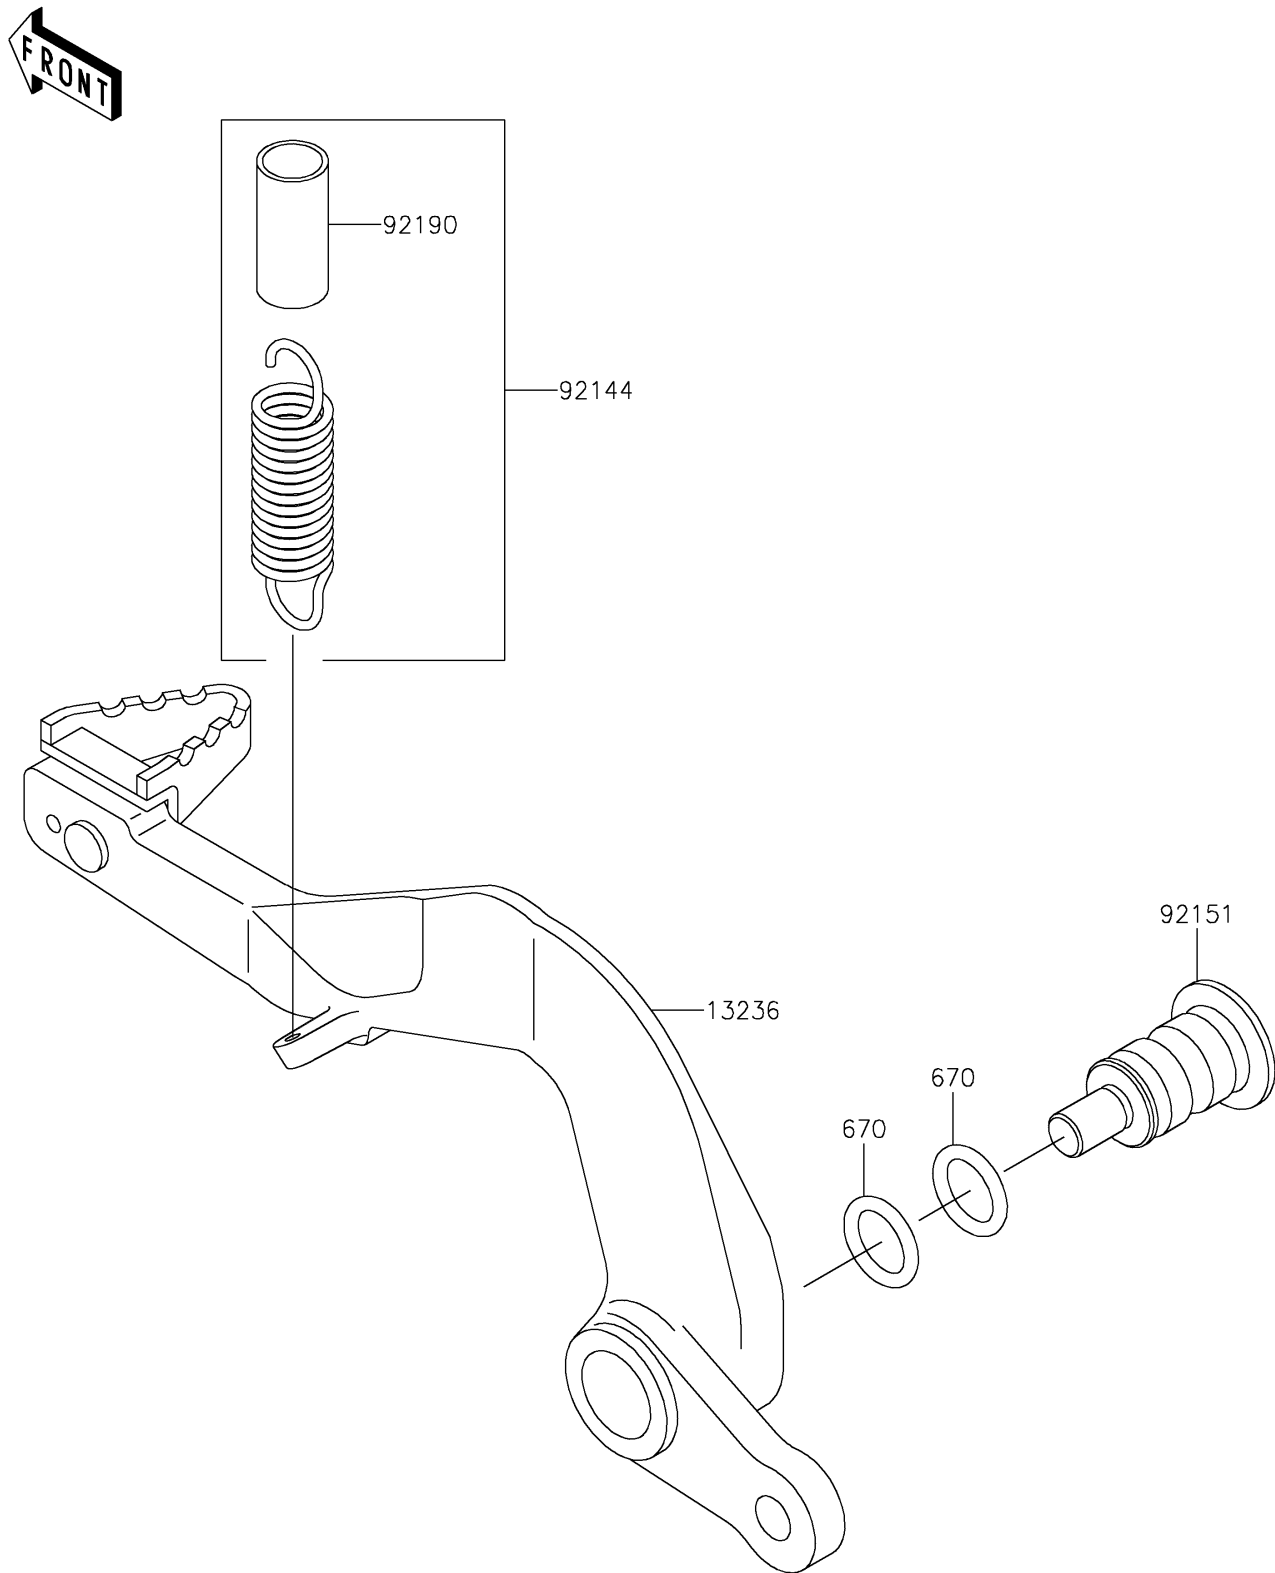

2026 KX™ 85 L

PARTS DIAGRAM

Brake Pedal

F2260