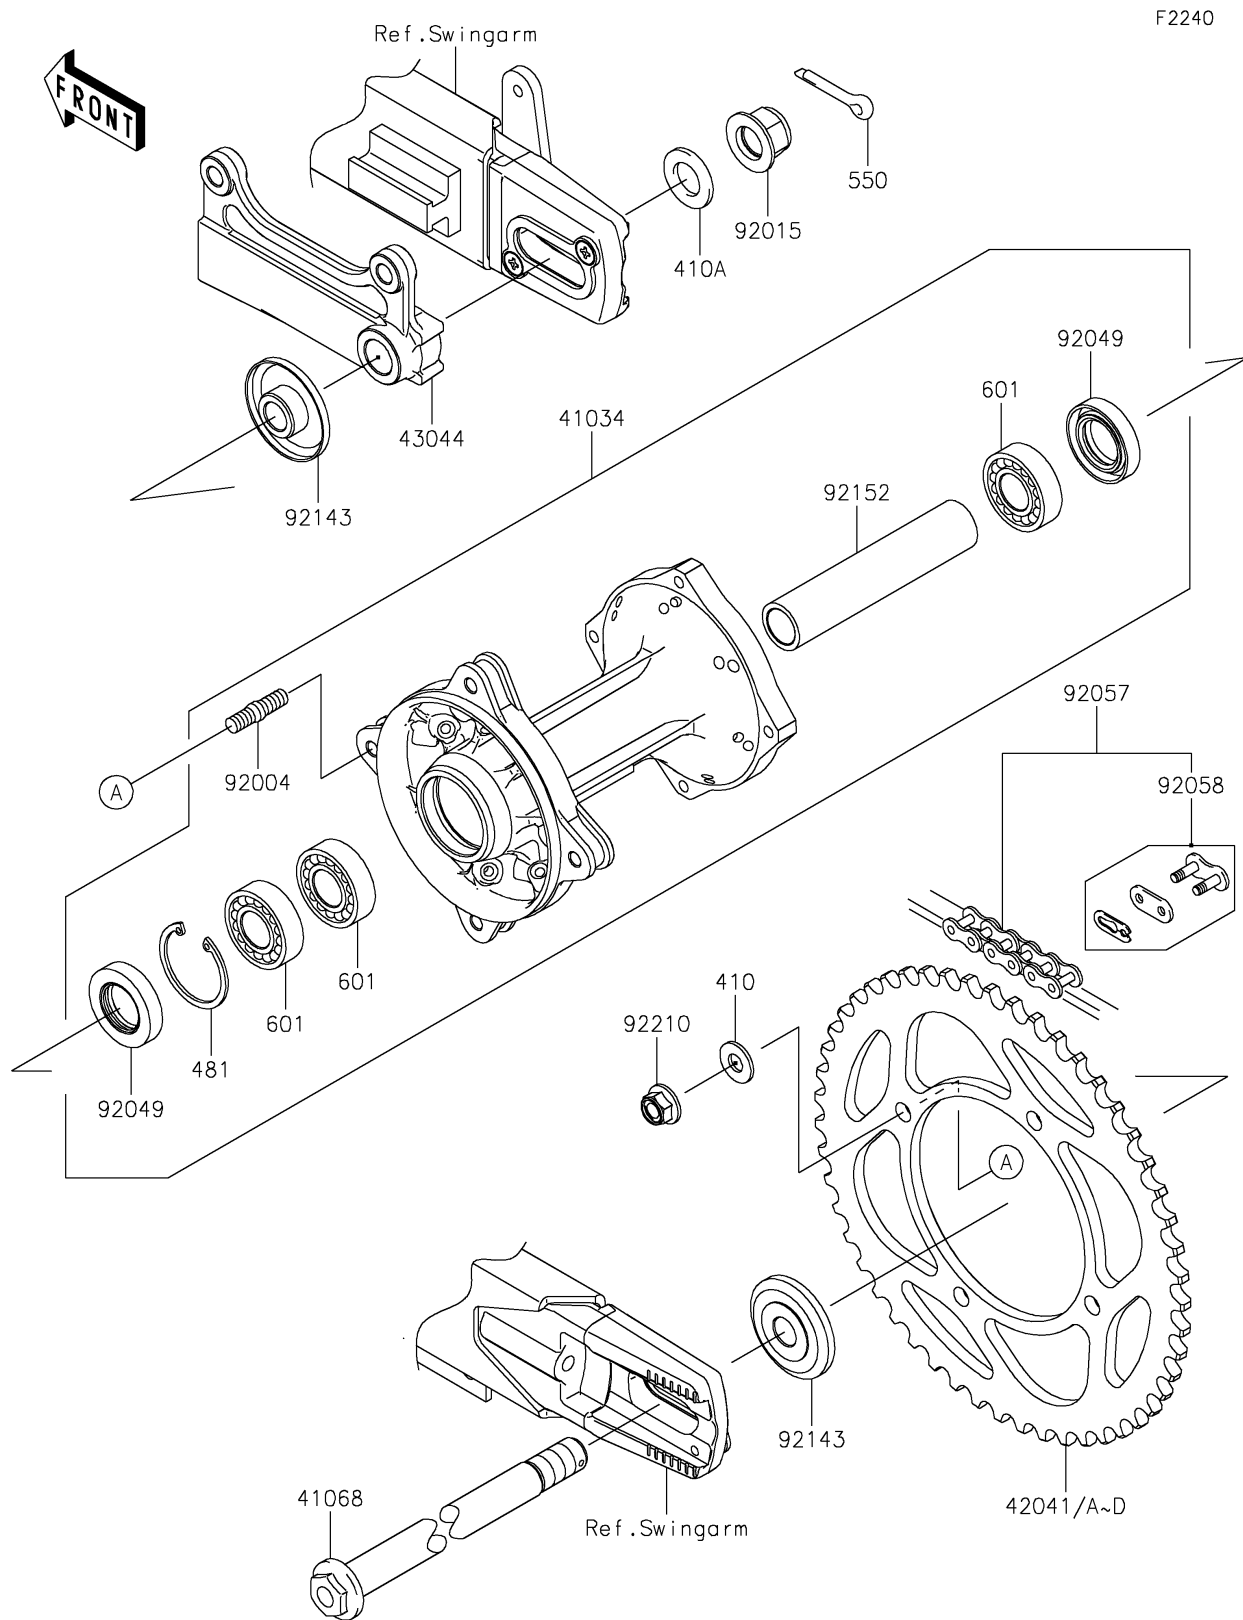

2026 KX™ 85 L

PARTS DIAGRAM

Rear Hub

2026 KX™ 85 L

PARTS LIST

Rear Hub

ITEM NAME	PART NUMBER	QUANTITY
DRUM-ASSY,REAR BRAKE (Ref # 41034)	41034-0570	1
AXLE,RR (Ref # 41068)	41068-1401	1
SPROCKET-HUB,51T (Ref # 42041)	42041-0209	1
SPROCKET-HUB,49T (Ref # 42041A)	42041-1207	1
SPROCKET-HUB,50T (Ref # 42041B)	42041-1228	1
SPROCKET-HUB,52T (Ref # 42041C)	42041-1245	1
SPROCKET-HUB,53T (Ref # 42041D)	42041-1246	1
HOLDER-COMP-CALIPER (Ref # 43044)	43044-1122	1
STUD,8X16 (Ref # 92004)	92004-0730	4
NUT,FLANGED,14MM (Ref # 92015)	92015-1401	1
SEAL-OIL (Ref # 92049)	92049-1469	2
CHAIN,DRIVE,DID420DS3X124L (Ref # 92057)	92057-0847	1
JOINT-CHAIN,DRIVE (Ref # 92058)	92058-0079	1
COLLAR,RR AXLE,L=12.5 (Ref # 92143)	92143-1938	2
COLLAR,RR BRAKE DRUM,L=95 (Ref # 92152)	92152-1090	1
NUT,FLANGED,LOCK,8MM (Ref # 92210)	92210-0493	4
WASHER-PLAIN-SMALL,8MM (Ref # 410)	410AA0800	4
WASHER-PLAIN-SMALL,14MM (Ref # 410A)	410AA1400	1
CIRCLIP-TYPE-C,35MM (Ref # 481)	481J3500	1
PIN-COTTER,2.5X20 (Ref # 550)	550AA2520	1
BEARING-BALL (Ref # 601)	601B6202UU	3