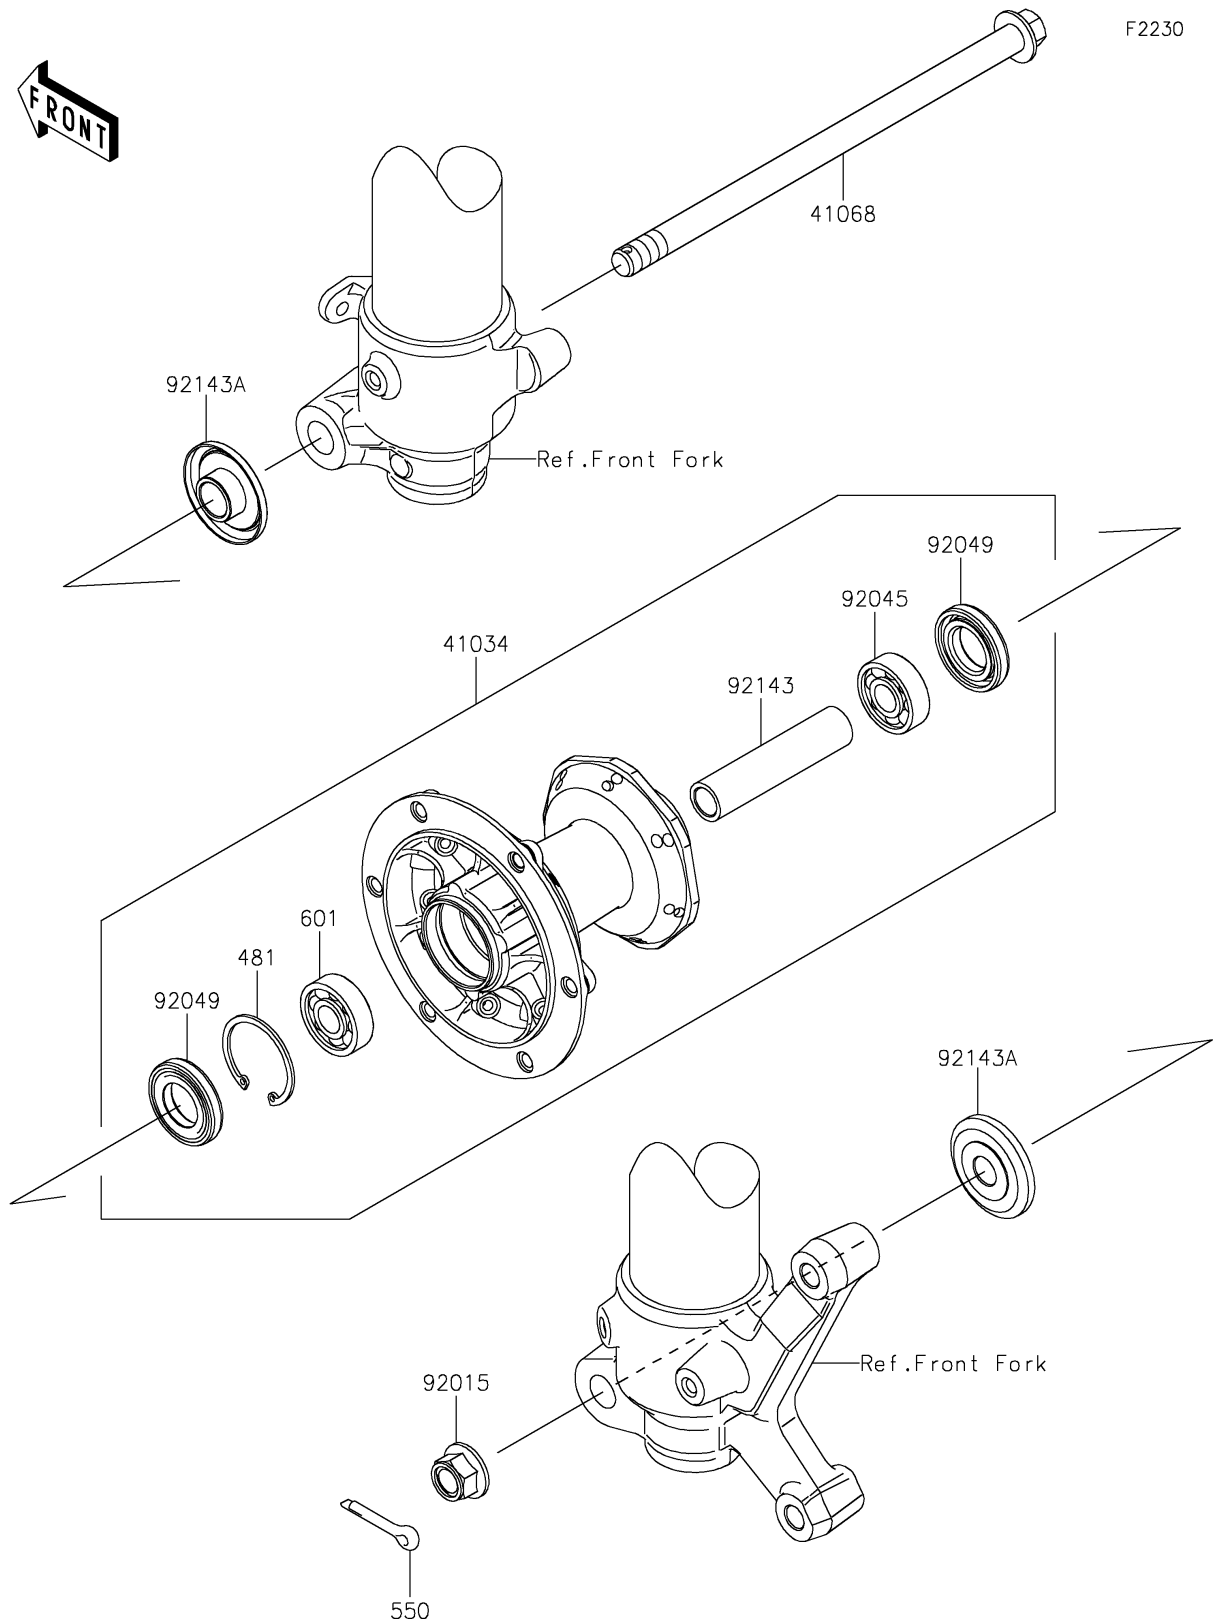

2026 KX™ 85 L

PARTS DIAGRAM

Front Hub

2026 KX™ 85 L

PARTS LIST

Front Hub

Kawasaki

Let the Good Times Roll®

ITEM NAME

PART NUMBER

QUANTITY
