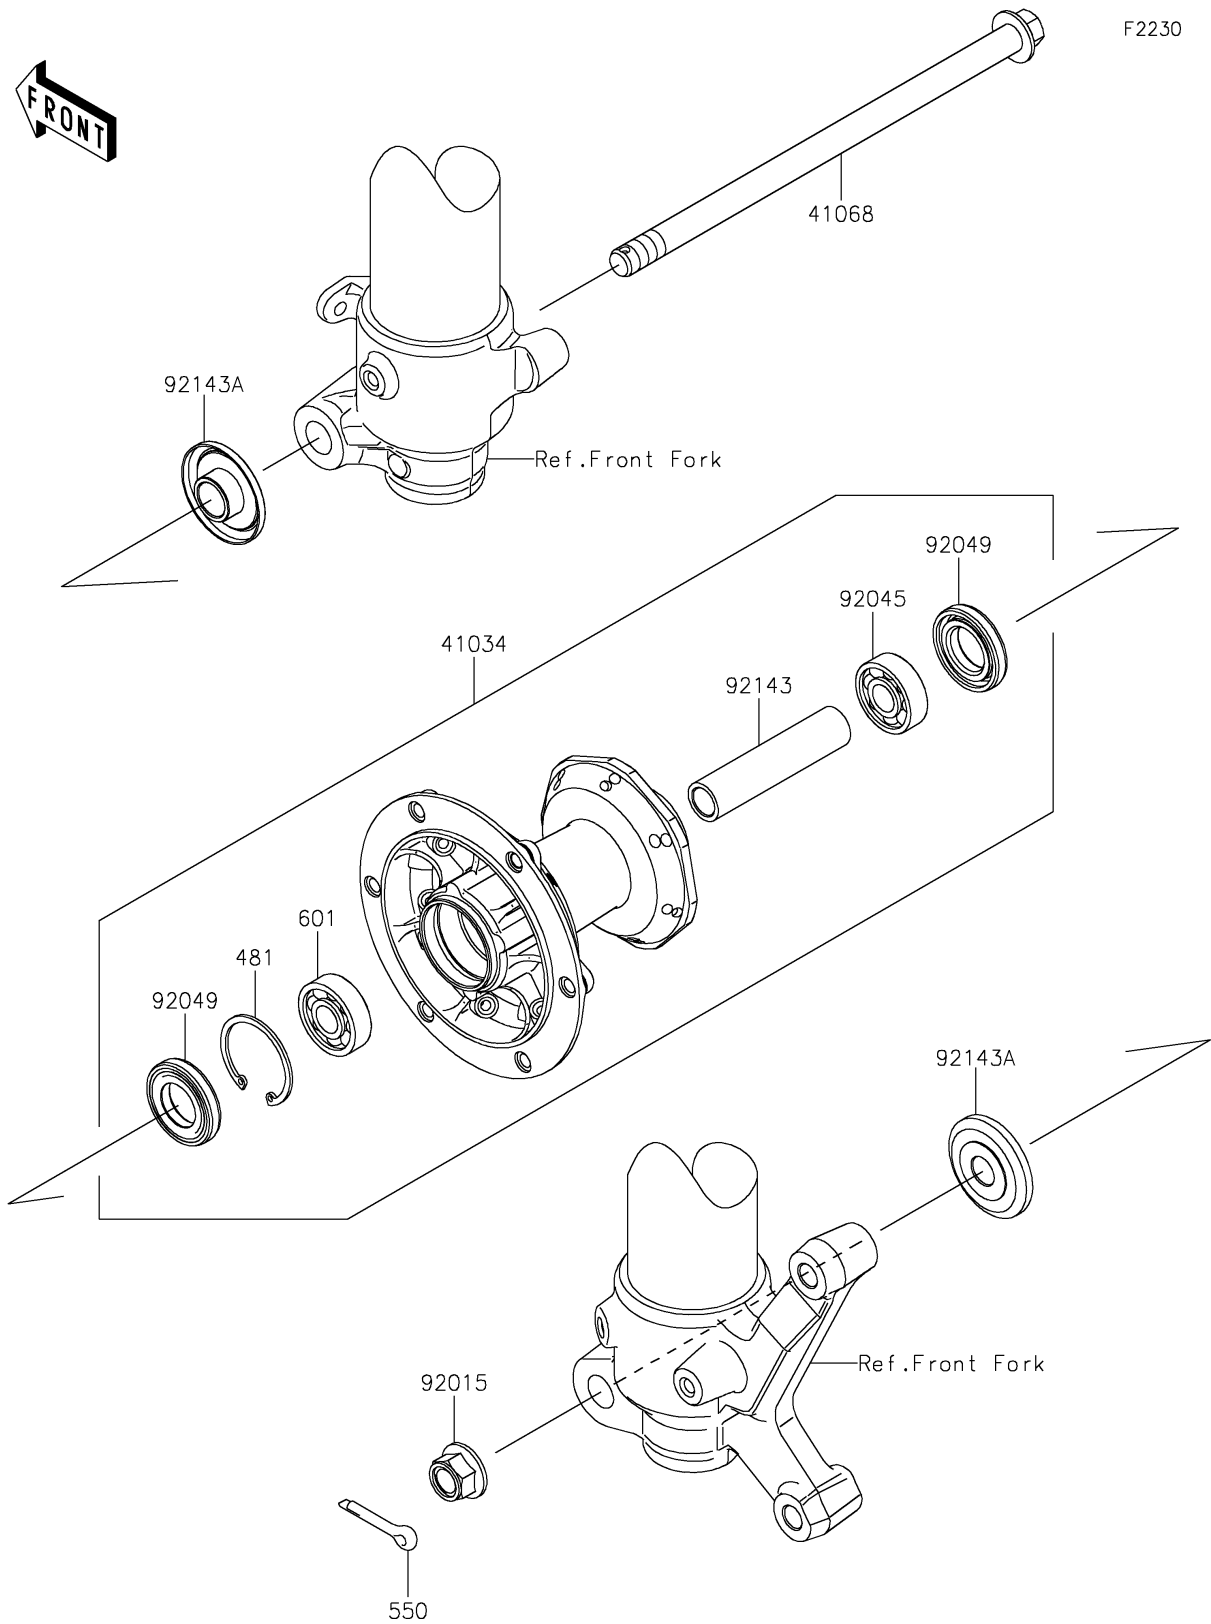

2026 KX™ 85 L

PARTS DIAGRAM

Front Hub

2026 KX™ 85 L

PARTS LIST

Front Hub

ITEM NAME	PART NUMBER	QUANTITY
DRUM-ASSY,FRONT BRAKE (Ref # 41034)	41034-1310	1
AXLE,FR (Ref # 41068)	41068-1333	1
NUT,LOCK,FLANGED,12MM (Ref # 92015)	92015-1433	1
BEARING-BALL,TMB201LLUC3/2A (Ref # 92045)	92045-1062	1
SEAL-OIL,TC20376.5 (Ref # 92049)	92049-1257	2
COLLAR,FR BRAKE DRUM,L=76 (Ref # 92143)	92143-1935	1
COLLAR,FR AXLE,L=12 (Ref # 92143A)	92143-1936	2
CIRCLIP-TYPE-C,37MM (Ref # 481)	481J3700	1
PIN-COTTER,2.5X20 (Ref # 550)	550AA2520	1
BEARING-BALL,#6301UUC3 (Ref # 601)	601B6301UU	1